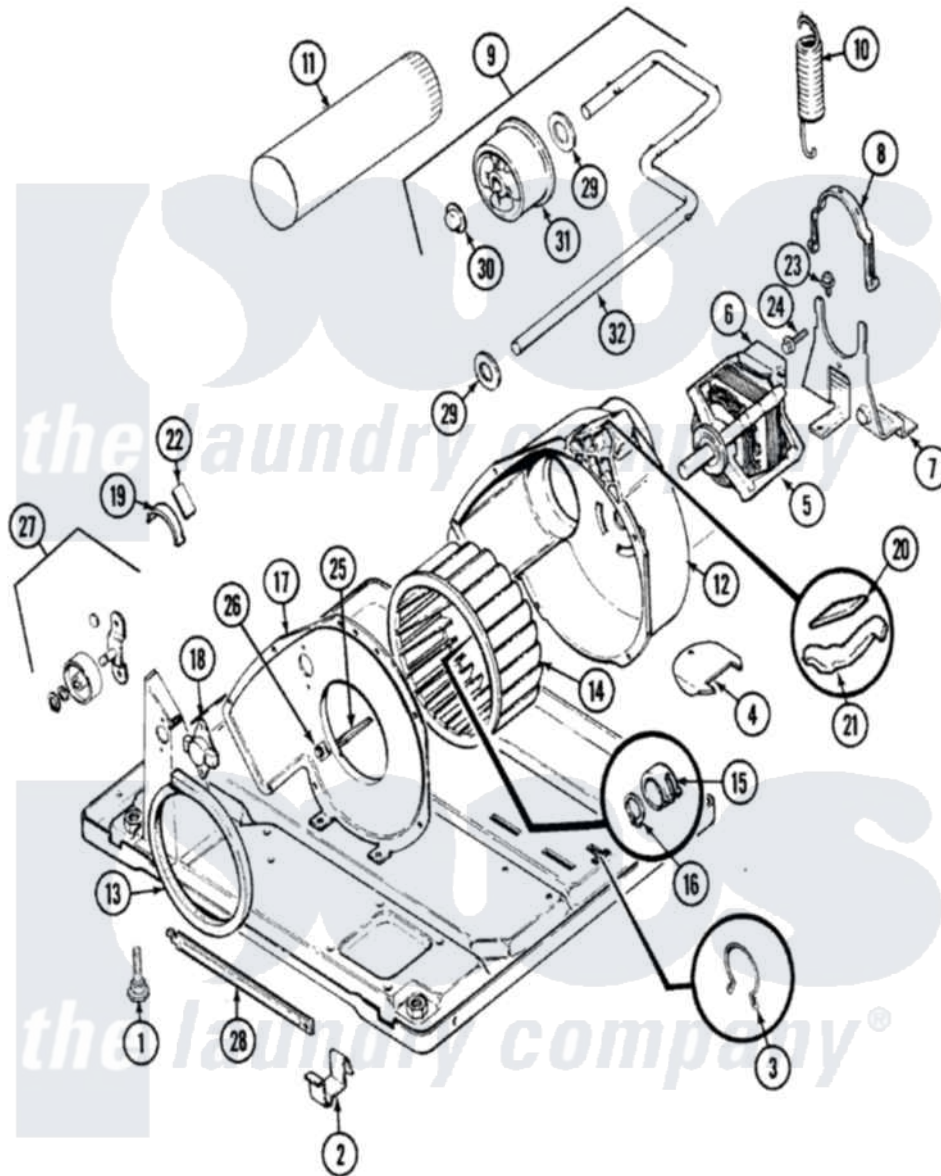

Maytag GDGM253ALP 03 - MOTOR & DRIVE

Maytag [Residential Maytag GDGM253ALP Dryer Parts](#) Parts Diagram 03 - MOTOR & DRIVE
 Click on the part number to view part

Item	Original Part Number	Replaced By	Status	Part Description
1	63-5834		Not Available	LEG, LEVELING
2	53-0120			Clip, Front Panel
3	25-7027	16515		Clip
4	25-7741	W10116760		Screw
"	53-0153		Not Available	SHIELD, WIRING
5	53-2277	31001017		Motor
"	31001017			Motor
6	53-0693	53-0332		Motor Switch
7	53-1932	31001570		Bracket, Motor
"	25-7811		Not Available	SCREW
8	53-0214	660658		Clamp, Motor Mounting 343481 685441
9	53-2287			Idler Assembly
10	53-2209	31001465		Spring, Idler
11	53-0134			Duct, Exhaust
"	25-2134	W10116760		Screw
12	53-1801			Housing, Blower

13	53-0203	12001324	Duct Kit, Collector
14	31001043		Wheel, Blower
"	53-0106		Blower Wheel
15	25-7823	312967	Clamp, Blower Housing
16	25-7855		Ring, Retaining
17	25-7807	33002917	Screw, No.10-16
"	53-1933	Not Available	COVER, BLOWER HOUSING
18	25-2134	W10116760	Screw
"	53-0170	Not Available	THERMOSTAT, LO-LIMIT (120/110)
"	53-1107		Thermostat, Control
19	53-0185	31001470	Glide, Tumbler
"	LA-1006		Glide Kit, Tumbler
20	53-0724	31001356	Pad, Glide
21	53-0183	31001469	Glide, Tumbler
22	53-1684	31001356	Pad, Glide
23	53-0645	Not Available	COUNTERWEIGHT
24	53-0644	Not Available	BRACKET
"	25-7732	681414	Screw, 10AB X 1/2
25	53-1026		Guide, Vane Inlet
26	25-3457		Screw, Sems
27	LA-1008		Rr Roller Kit
"	LA-1007	12002126	Reinforcement Brace/Glide Kit
28	53-1625		Brace, Tumbler Support
29	25-7815		Washer
30	25-7957		Pushnut
31	53-1628	31001344	Pulley, Idler
32	53-2250	53-2287	Idler Assembly
33	25-7699	Not Available	STRAIN RELIEF
34	25-7674		Screw