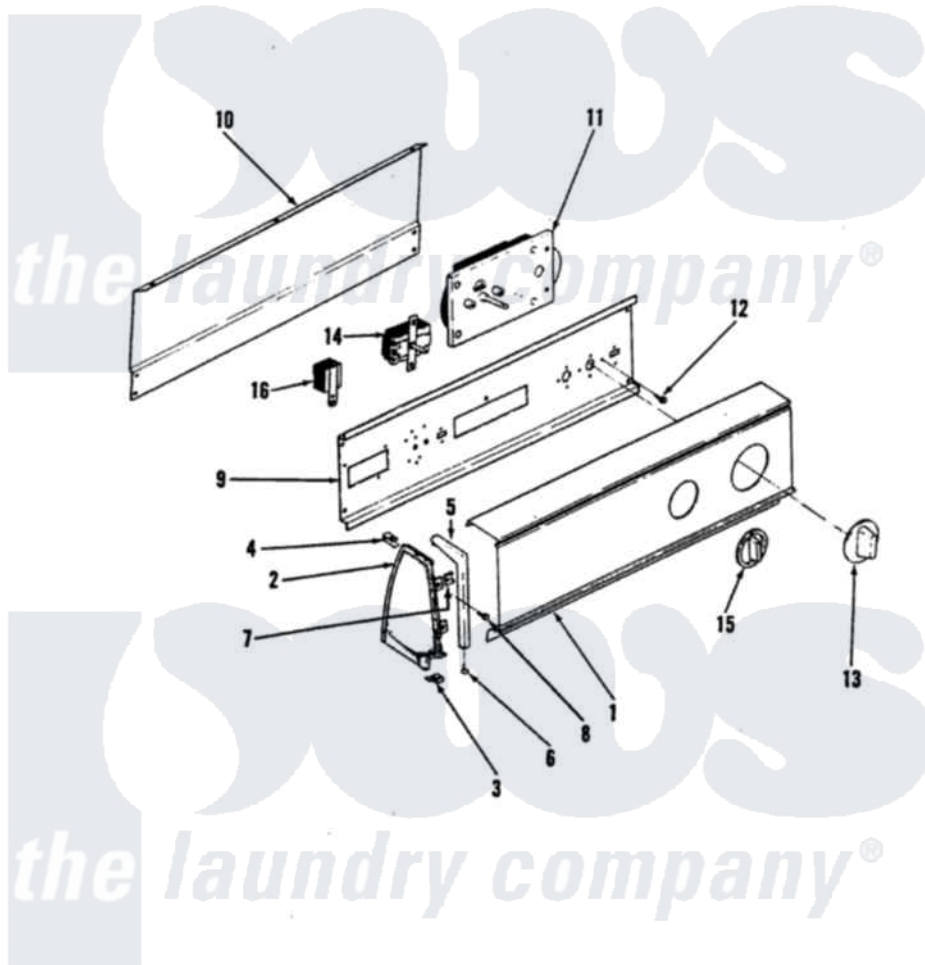

Maytag GDGM253H 01 - CONTROL PANEL (ORIGINAL)

SECTION: BACKGUARD
 MODEL: GDGM253

Issue Date: 12/98

Maytag [Residential Maytag GDGM253H Dryer Parts](#) Parts Diagram 01 - CONTROL PANEL (ORIGINAL)

[Click on the part number to view part](#)

Item	Original Part Number	Replaced By	Status	Part Description
1	53-1693		Not Available	CONTROL PANEL
2	35-2487	21001451		Cap- End
"	25-7649	910187		Screw
"	25-7702			Speedclip, End Cap To Control Panel
"	35-2488	21001452		Cap- End
3	25-7697	25-2219		Screw
"	25-7851			Speedclip, End Cap To Top
4	25-7435	33002917		Screw, No.10-16
"	25-7852			Speedclip, Rr Shld To End Cap
5	53-0278		Not Available	TRIM, END CAP (LT)
"	53-0277		Not Available	TRIM, END CAP (RT)
6	25-7760			Screw
7	25-7702			Speedclip, End Cap To Control Panel
8	25-3092	90767		Screw, 8A X 3/8 HeX Washer Head Tapping

9	53-1676		Shield, Control
10	35-2688	21001460	Shield, Rear
11	53-1694		Not Available TIMER
12	25-0205	216412	Screw, Bracket To Timer
13	53-1530	31001219	Knob Ski
14	53-1265		Not Available ROTARY SWITCH
"	25-3092	90767	Screw, 8A X 3/8 HeX Washer Head Tapping
15	35-2186		Not Available KNOB, SELECTOR
16	63-6731	53-1639	Buzzer Assembly
"	53-1685	53-2540	Transformer And Terminal Assembly
"	53-1695		Not Available MANUAL, USE & CARE
"	25-3092	90767	Screw, 8A X 3/8 HeX Washer Head Tapping