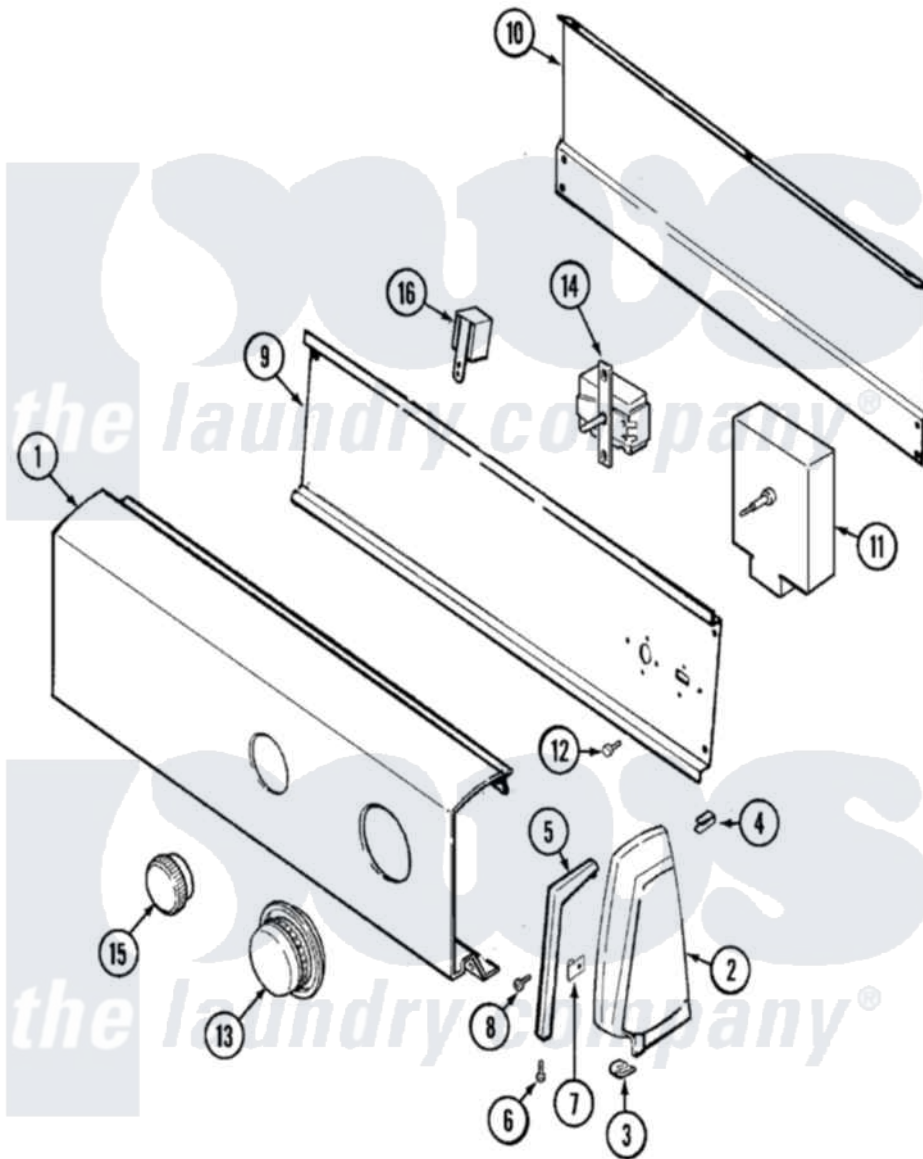

Maytag GDGM253H 02 - CONTROL PANEL (REV. A)

Maytag [Residential Maytag GDGM253H Dryer Parts](#) Parts Diagram 02 - CONTROL PANEL (REV. A)
 Click on the part number to view part

Item	Original Part Number	Replaced By	Status	Part Description
1	53-1693		Not Available	CONTROL PANEL
2	35-2487	21001451		Cap- End
"	25-7649	910187		Screw
"	25-7697	25-2219		Screw
"	25-7702			Speedclip, End Cap To Control Panel
"	25-7851			Speedclip, End Cap To Top
"	35-2488	21001452		Cap- End
3	25-7697	25-2219		Screw
"	25-7851			Speedclip, End Cap To Top
4	25-7435	33002917		Screw, No.10-16
"	25-7852			Speedclip, Rr Shld To End Cap
5	53-0277		Not Available	TRIM, END CAP (RT)
"	53-0278		Not Available	TRIM, END CAP (LT)
6	25-7760			Screw
7	25-7702			Speedclip, End Cap To Control

7	25-1192			Panel
8	25-3092	90767		Screw, 8A X 3/8 HeX Washer Head Tapping
9	53-1676			Shield, Control
10	35-2688	21001460		Shield, Rear
11	53-1814			Timer
12	25-0205	216412		Screw, Bracket To Timer
13	53-1530	31001219		Knob Ski
14	53-0344		Not Available	SWITCH, TEMPERATURE
"	25-3092	90767		Screw, 8A X 3/8 HeX Washer Head Tapping
15	35-2186		Not Available	KNOB, SELECTOR
16	53-1685	53-2540		Transformer And Terminal Assembly
"	53-1695		Not Available	MANUAL, USE & CARE
"	25-3092	90767		Screw, 8A X 3/8 HeX Washer Head Tapping
"	63-5577-2		Not Available	MANUAL, USE & CARE
"	53-1639			Buzzer Assembly