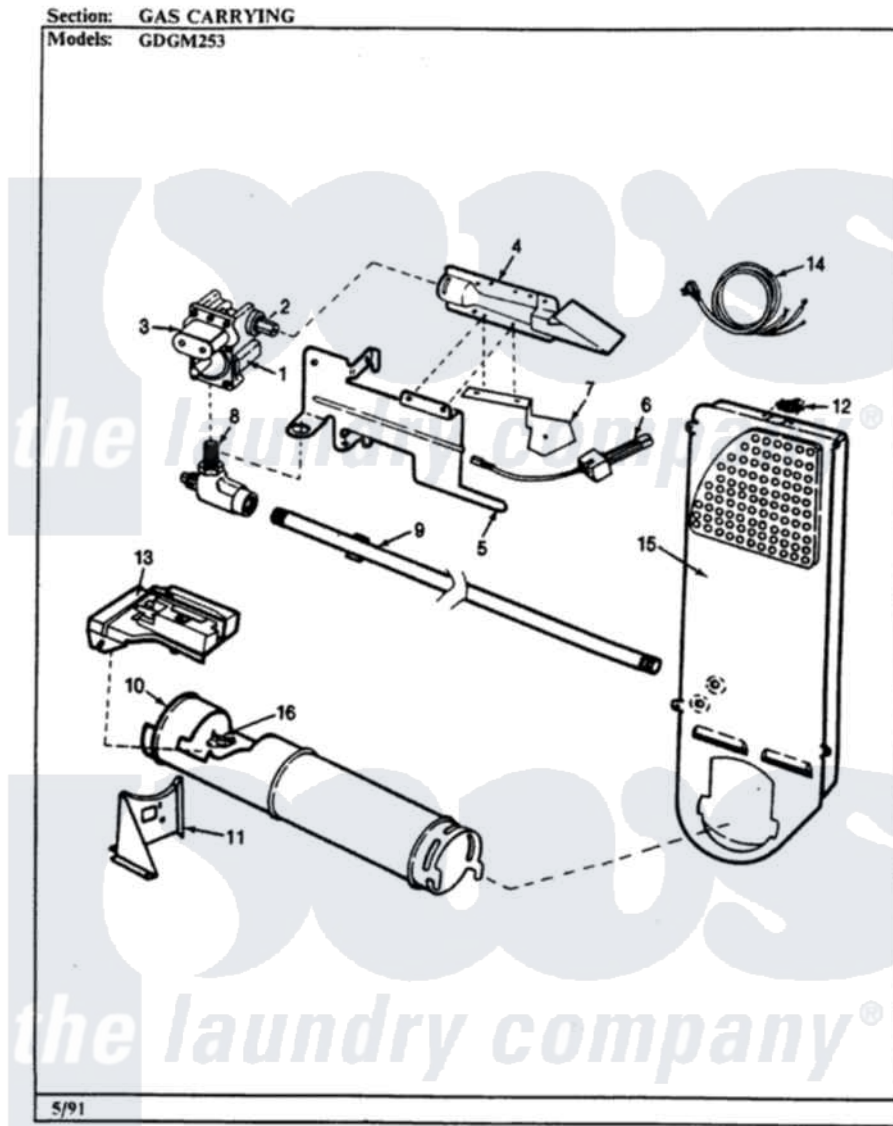

Maytag GDGM253H 04 - GAS CARRYING (ORIGINAL)

Maytag Residential Maytag GDGM253H Dryer Parts Parts Diagram 04 - GAS CARRYING (ORIGINAL)

Click on the part number to view part

Item	Original Part Number	Replaced By	Status	Part Description
1	53-1686			Gas Valve Control
2	W10124350		Not Available	NOT REQUIRED PART OR SEE NOTE NOT REQUIRED
3	W10124350		Not Available	NOT REQUIRED PART OR SEE NOTE NOT REQUIRED
4	63-6682	31001784		Burner
5	25-7741	W10116760		Screw
"	53-0140			Mtg Bracket
6	53-0689	31001556		Igniter
7	25-2134	W10116760		Screw
"	25-3034			Clip, Wiring
"	53-0686		Not Available	BRACKET
"	25-7744	8281196		Screw
8	53-0101	31001042		Valve, Gas Shut Off
9	53-0173	31001777		Main Gas L
10	53-0138		Not Available	HEATER HOUSING
11	25-7741	W10116760		Screw

"	25-3092	90767	Screw, 8A X 3/8 HeX Washer Head Tapping
"	53-0139	Not Available	HEATER SUPPORT
12	53-0143	LA-1053	Fuse Kit, Thermal
"	25-0168		Screw
13	25-7741	W10116760	Screw
"	25-3092	90767	Screw, 8A X 3/8 HeX Washer Head Tapping
"	63-5013	338906	Radiant, Sensor
"	25-2134	W10116760	Screw
14	63-6259	31001547	Cord, Power
15	LA-1053		Fuse Kit, Thermal
"	53-0169	Not Available	INLET AIR DUCT
"	63-6766		Conversion Kit