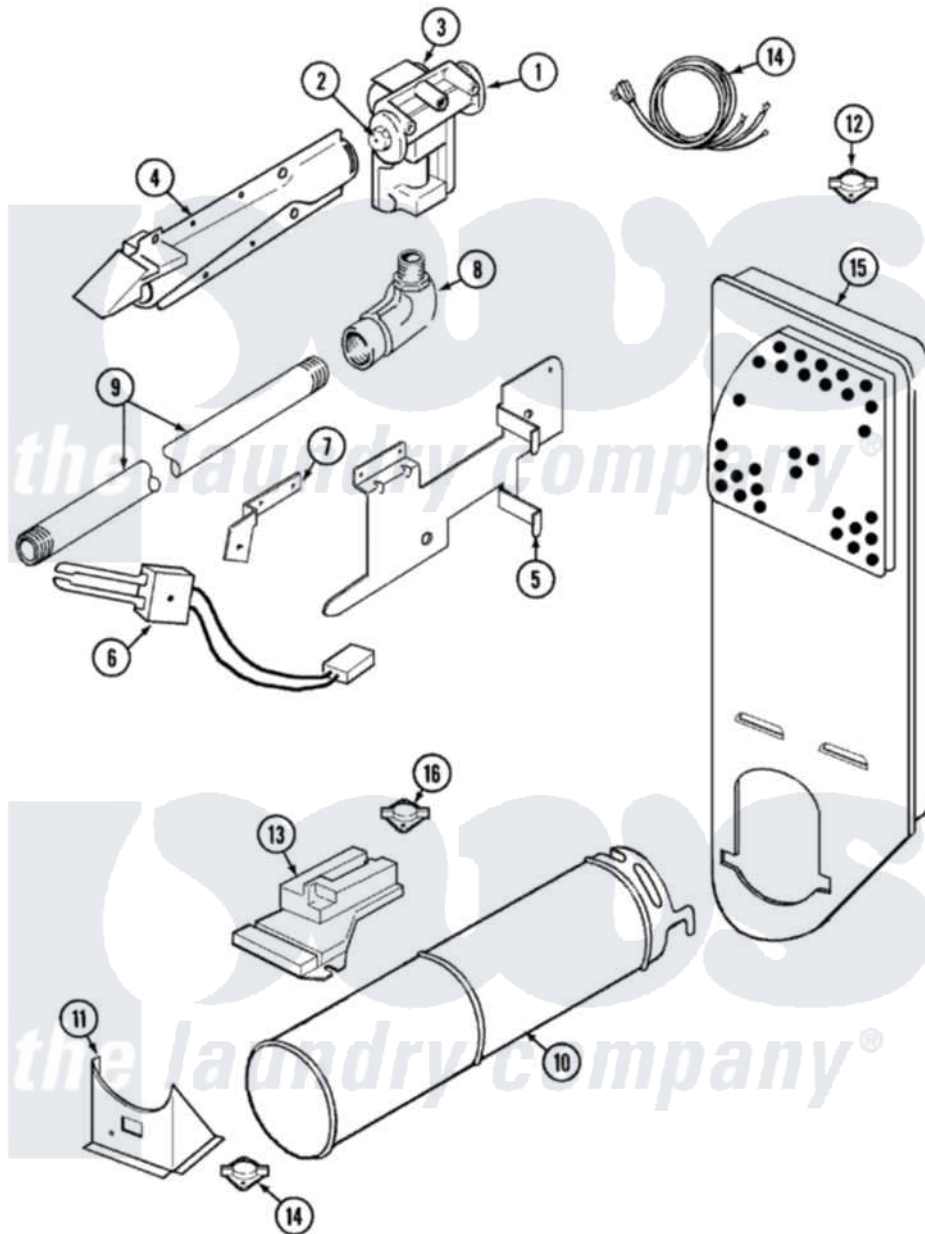

Maytag GDGM253H 05 - GAS CARRYING (REV. A)

Maytag Residential Maytag GDGM253H Dryer Parts Parts Diagram 05 - GAS CARRYING (REV. A)
 Click on the part number to view part

Item	Original Part Number	Replaced By	Status	Part Description
1	53-1686			Gas Valve Control
2	W10124350		Not Available	NOT REQUIRED PART OR SEE NOTE NOT REQUIRED
3	W10124350		Not Available	NOT REQUIRED PART OR SEE NOTE NOT REQUIRED
4	63-6682	31001784		Burner
5	53-0140			Mtg Bracket
"	25-7741	W10116760		Screw
6	53-0689	31001556		Igniter
7	25-2134	W10116760		Screw
"	25-3034			Clip, Wiring
"	25-7744	8281196		Screw
"	53-0686		Not Available	BRACKET
8	53-0101	31001042		Valve, Gas Shut Off
9	53-0173	31001777		Main Gas L
10	53-1884			Housing, Heater
"	25-3032		Not Available	WIRING CLIP

11	53-0139		Not Available	HEATER SUPPORT
"	25-3092	90767		Screw, 8A X 3/8 HeX Washer Head Tapping
"	25-7741	W10116760		Screw
12	53-0143	LA-1053		Fuse Kit, Thermal
"	25-0168			Screw
13	25-7741	W10116760		Screw
"	63-5013	338906		Radiant, Sensor
"	25-2134	W10116760		Screw
"	25-3092	90767		Screw, 8A X 3/8 HeX Washer Head Tapping
14	63-6259	31001547		Cord, Power
15	53-0169		Not Available	INLET AIR DUCT
16	53-1096	LA-1053		Fuse Kit, Thermal
"	LA-1053			Fuse Kit, Thermal
"	63-6766			Conversion Kit