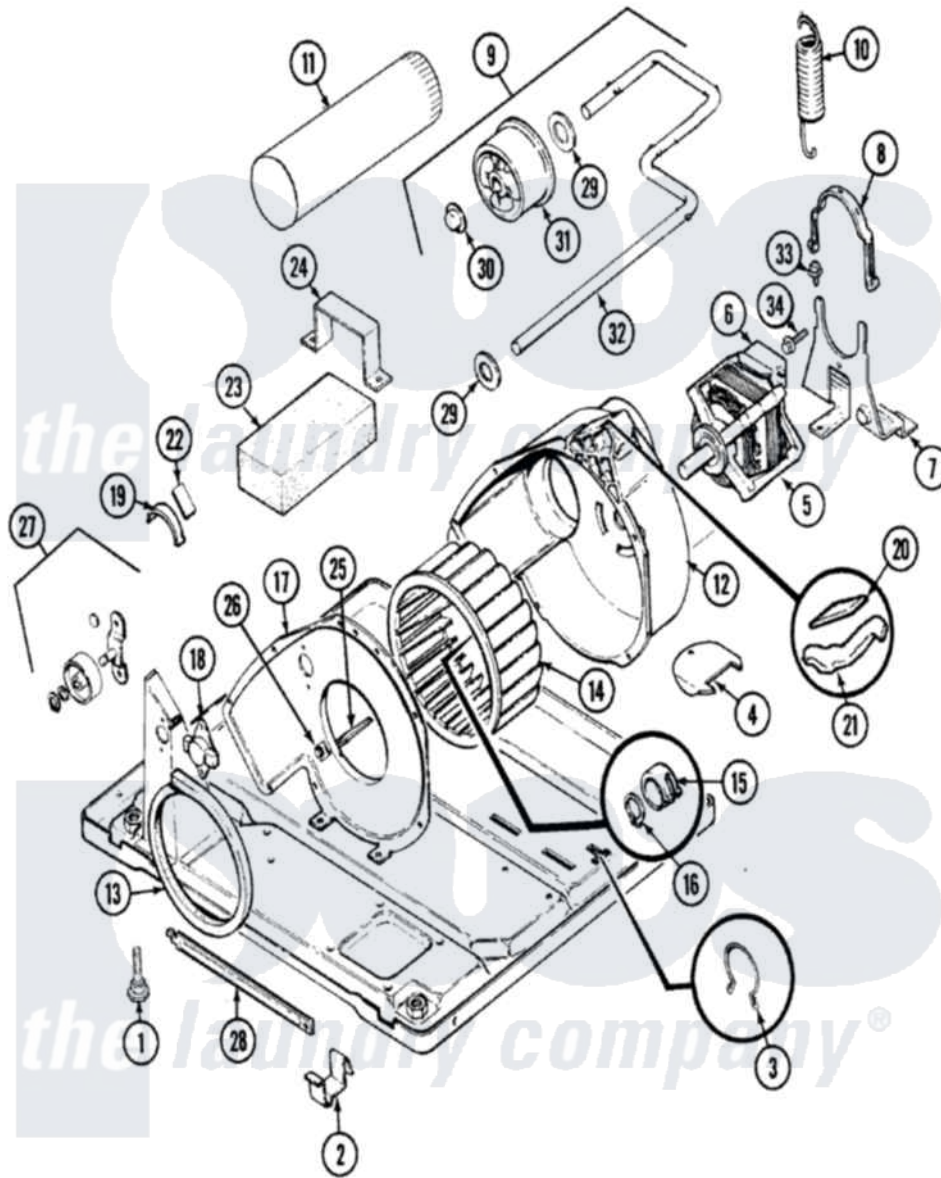

Maytag GDGM253H 06 - MOTOR & DRIVE (REV. A)

Maytag Residential Maytag GDGM253H Dryer Parts Parts Diagram 06 - MOTOR & DRIVE (REV. A)
 Click on the part number to view part

Item	Original Part Number	Replaced By	Status	Part Description
1	63-5834		Not Available	LEG, LEVELING
2	53-0120			Clip, Front Panel
3	25-7027	16515		Clip
4	25-7741	W10116760		Screw
"	53-0153		Not Available	SHIELD, WIRING
5	53-2277	31001017		Motor
"	53-1080	341241		Belt
6	53-0693	53-0332		Motor Switch
7	25-7811		Not Available	SCREW
"	53-1932	31001570		Bracket, Motor
8	53-0214	660658		Clamp, Motor Mounting 343481 685441
9	53-2287			Idler Assembly
10	53-2209	31001465		Spring, Idler
11	25-2134	W10116760		Screw
"	53-0134			Duct, Exhaust
12	53-1801			Housing, Blower

13	53-0203	12001324	Duct Kit, Collector
14	53-0106		Blower Wheel
15	25-7823	312967	Clamp, Blower Housing
16	25-7855		Ring, Retaining
17	53-1933		Not Available
	53-1933		COVER, BLOWER HOUSING
"	25-7807	33002917	Screw, No.10-16
18	25-2134	W10116760	Screw
"	53-1107		Thermostat, Control
"	53-0170		Not Available
	53-0170		THERMOSTAT, LO-LIMIT (120/110)
19	53-0185	31001470	Glide, Tumbler
"	LA-1006		Glide Kit, Tumbler
20	53-0724	31001356	Pad, Glide
21	53-0183	31001469	Glide, Tumbler
22	LA-1008		Rr Roller Kit
"	53-1684	31001356	Pad, Glide
23	53-0645		Not Available
	53-0645		COUNTERWEIGHT
24	25-7732	681414	Screw, 10AB X 1/2
"	53-0644		Not Available
	53-0644		BRACKET
25	53-1026		Guide, Vane Inlet
26	25-3457		Screw, Sems
27	LA-1007	12002126	Reinforcement Brace/Glide Kit
28	LA-2010	53-1625	Brace, Tumbler Support
29	25-7815		Washer
30	25-7957		Pushnut
31	53-1628	31001344	Pulley, Idler
32	53-2250	53-2287	Idler Assembly
33	25-7699		Not Available
	25-7699		STRAIN RELIEF
34	25-7674		Screw