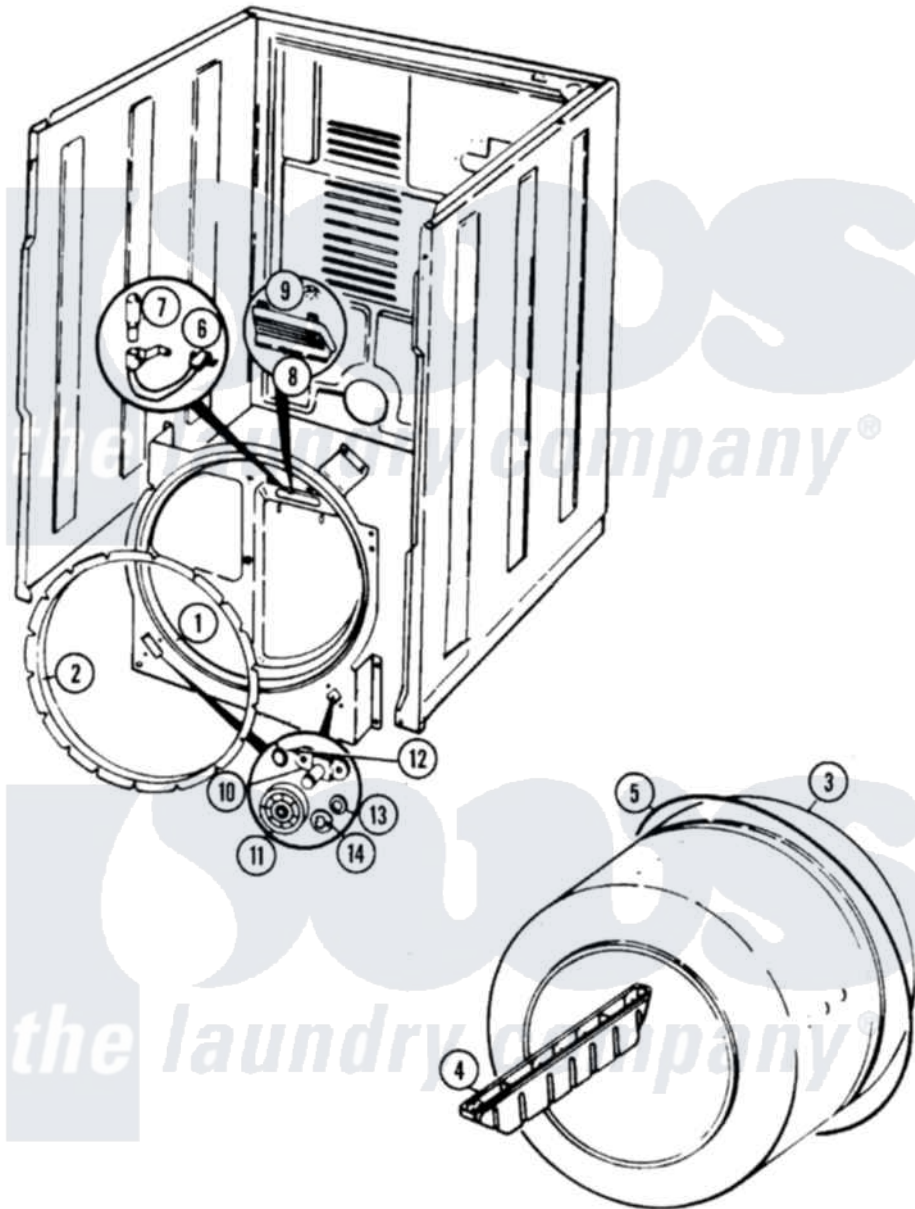

Maytag GDGM253H 07 - TUMBLER (REV. A)

Maytag Residential Maytag GDGM253H Dryer Parts Parts Diagram 07 - TUMBLER (REV. A)
 Click on the part number to view part

Item	Original Part Number	Replaced By	Status	Part Description
1	53-1708	LA-1054		Dryer Bulkhead Kit
"	25-7733	681414		Screw, 10AB X 1/2
2	53-0282	31001637		Seal Assembly, Cylinder Front
3	53-1250			Cylinder
4	53-1249		Not Available	BAFFLE, WHITE
"	25-7759	3196164		Screw
5	53-1589	341241		Belt
6	W10124350		Not Available	NOT REQUIRED PART OR SEE NOTE
"	W10124350		Not Available	NOT REQUIRED PART OR SEE NOTE
7	W10124350		Not Available	NOT REQUIRED PART OR SEE NOTE
8	W10124350		Not Available	NOT REQUIRED PART OR SEE NOTE
9	W10124350		Not Available	NOT REQUIRED PART OR SEE NOTE
10	25-7101	3351614		Screw, Gearcase Cover Mounting

"	53-0197		Support Assembly-Cylinder Rear
11	53-0642	31001096	Roller
12	25-7813		Spacer
13	25-7814		Washer
14	LA-1008		Rr Roller Kit
"	25-7854		Ring, Retaining