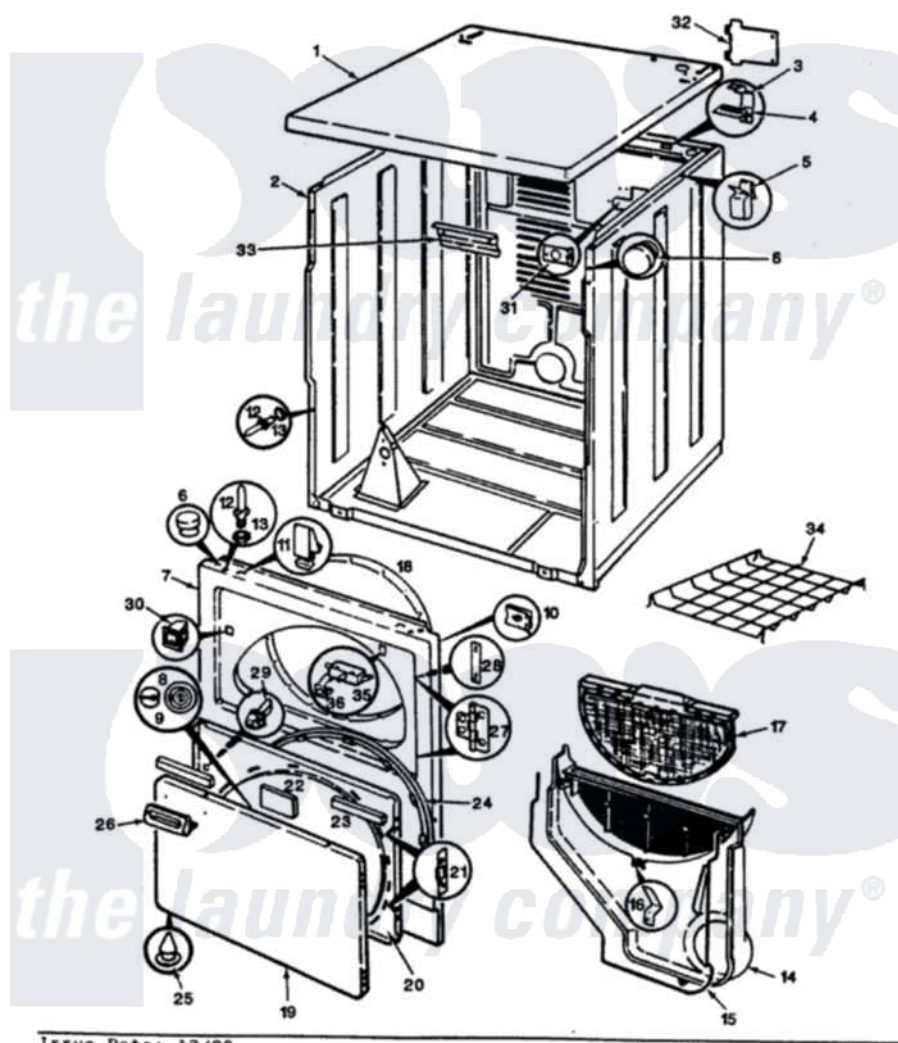

Maytag GDGM253W 06 - EXTERIOR (ORIGINAL)

SECTION: EXTERIOR
MODEL: GDGM253

Issue Date: 12/90

Maytag Residential Maytag GDGM253W Dryer Parts Parts Diagram 06 - EXTERIOR (ORIGINAL)

Click on the part number to view part

| Item | Original Part Number | Replaced By | Status | Part Description |
|------|-------------------------|--------------------------|---------------|---|
| 1 | 53-1711 | | Not Available | CABINET TOP (DRYER) |
| 2 | 53-0687 | 31001714 | | Cabinet And Base Assembly |
| 3 | 63-5712 | | | Hinge, Cabinet Top |
| 4 | 33-0930 | | | Pad, Top Hinge |
| " | 25-3092 | 90767 | | Screw, 8A X 3/8 HeX Washer Head Tapping |
| 5 | 25-3034 | | | Clip, Wiring |
| 6 | 33-2653 | | | Bumper, Cabinet |
| 7 | 53-0727 | 12001190 | | Panel Kit |
| 8 | 53-0155 | | Not Available | PLUG, GAS ACCESS (WHT) |
| 9 | 53-0156 | | | Button, Gas Access |
| 10 | 25-7817 | | Not Available | CLIP, U-TYPE |
| " | 25-7820 | 489478 | | Screw, 8 X 1/2 |
| 11 | 25-7220 | | | Clip, Cabinet Top |
| 12 | 63-6148 | 53-0643 | | Pin, Locator |
| 13 | 53-0200 | | | Sleeve, Locator Pin |
| " | 25-0224 | 3400029 | | Nut, Adapter Plate |