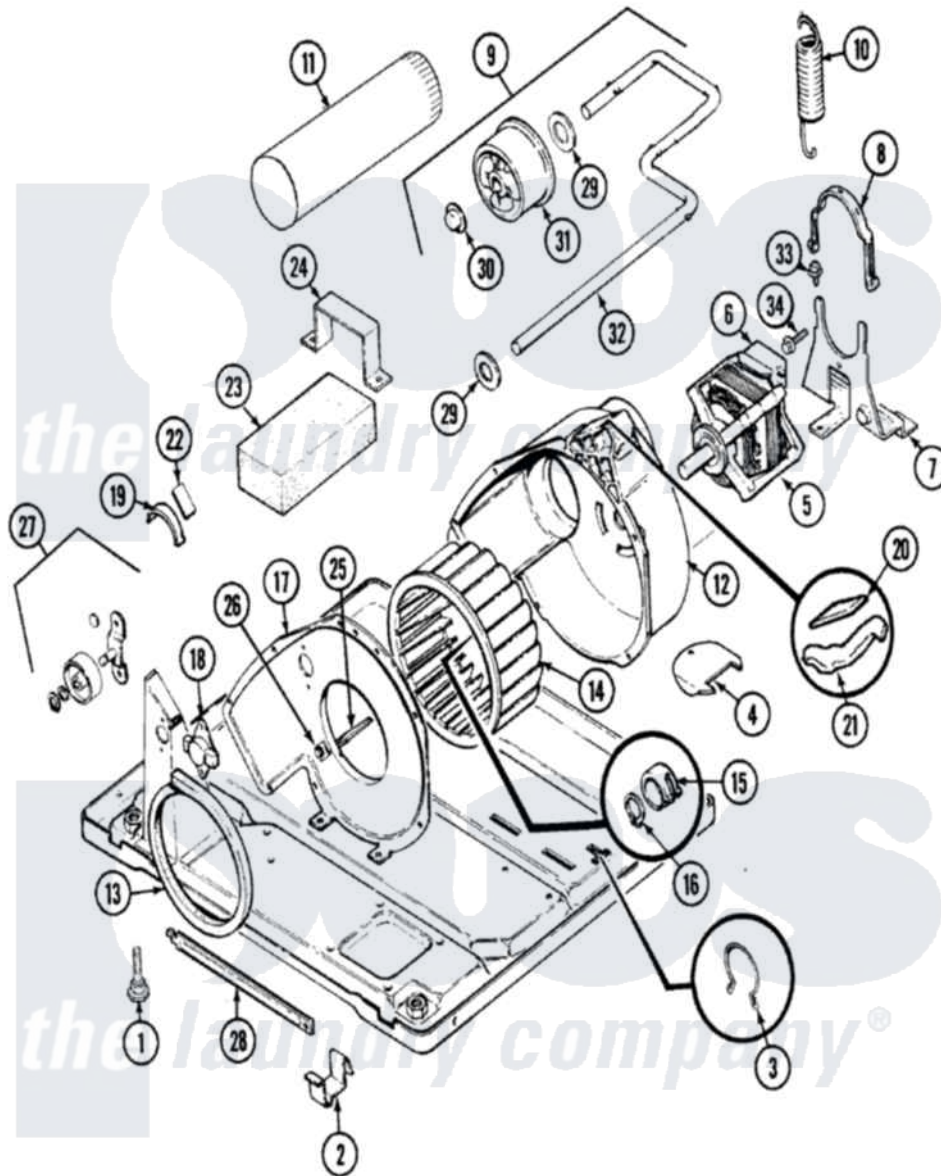

Maytag GDGM253W 09 - MOTOR & DRIVE (REV. A)

Maytag [Residential Maytag GDGM253W Dryer Parts](#) Parts Diagram 09 - MOTOR & DRIVE (REV. A)
 Click on the part number to view part

Item	Original Part Number	Replaced By	Status	Part Description
1	63-5834		Not Available	LEG, LEVELING
2	53-0120			Clip, Front Panel
3	25-7027	16515		Clip
4	25-7741	W10116760		Screw
"	53-0153		Not Available	SHIELD, WIRING
5	53-2277	31001017		Motor
"	53-1080	341241		Belt
6	53-0693	53-0332		Motor Switch
7	25-7811		Not Available	SCREW
"	53-1932	31001570		Bracket, Motor
8	53-0214	660658		Clamp, Motor Mounting 343481 685441
9	53-2287			Idler Assembly
10	53-2209	31001465		Spring, Idler
11	25-2134	W10116760		Screw
"	53-0134			Duct, Exhaust
12	53-1801			Housing, Blower

13	53-0203	12001324	Duct Kit, Collector
14	53-0106		Blower Wheel
15	25-7823	312967	Clamp, Blower Housing
16	25-7855		Ring, Retaining
17	53-1933		Not Available
	53-1933		COVER, BLOWER HOUSING
"	25-7807	33002917	Screw, No.10-16
18	25-2134	W10116760	Screw
"	53-1107		Thermostat, Control
"	53-0170		Not Available
	53-0170		THERMOSTAT, LO-LIMIT (120/110)
19	53-0185	31001470	Glide, Tumbler
"	LA-1006		Glide Kit, Tumbler
20	53-0724	31001356	Pad, Glide
21	53-0183	31001469	Glide, Tumbler
22	LA-1008		Rr Roller Kit
"	53-1684	31001356	Pad, Glide
23	53-0645		Not Available
	53-0645		COUNTERWEIGHT
24	25-7732	681414	Screw, 10AB X 1/2
"	53-0644		Not Available
	53-0644		BRACKET
25	53-1026		Guide, Vane Inlet
26	25-3457		Screw, Sems
27	LA-1007	12002126	Reinforcement Brace/Glide Kit
28	LA-2010	53-1625	Brace, Tumbler Support
29	25-7815		Washer
30	25-7957		Pushnut
31	53-1628	31001344	Pulley, Idler
32	53-2250	53-2287	Idler Assembly
33	25-7699		Not Available
	25-7699		STRAIN RELIEF
34	25-7674		Screw