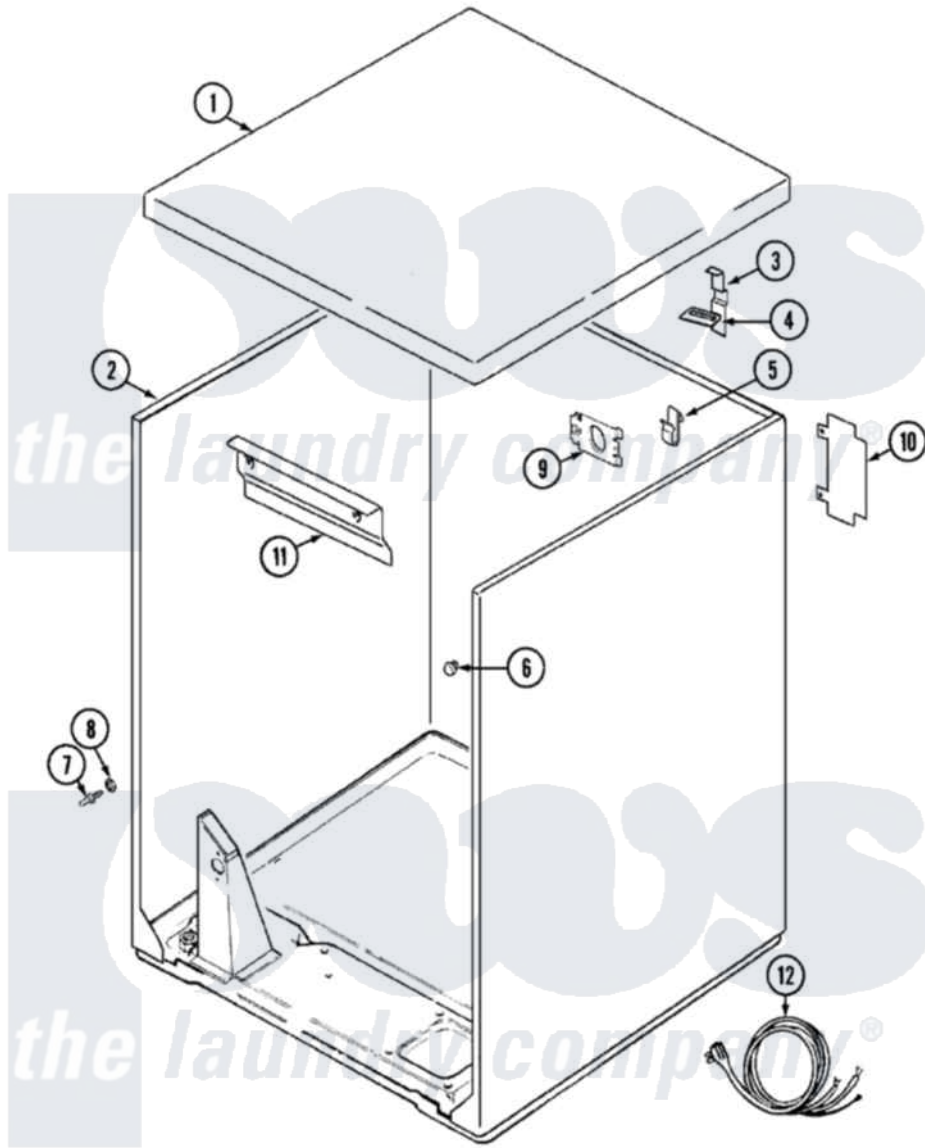

# Maytag GDGM253WLP 01 - CABINET

Maytag Residential Maytag GDGM253WLP Dryer Parts Parts Diagram 01 - CABINET  
 Click on the part number to view part

Item	Original Part Number	Replaced By	Status	Part Description
1	53-1711		Not Available	CABINET TOP (DRYER)
2	53-2147	<a href="#">31001714</a>		Cabinet And Base Assembly
3	<a href="#">63-5712</a>			Hinge, Cabinet Top
4	<a href="#">33-0930</a>			Pad, Top Hinge
"	25-3092	<a href="#">90767</a>		Screw, 8A X 3/8 HeX Washer Head Tapping
5	<a href="#">25-3034</a>			Clip, Wiring
6	<a href="#">33-2653</a>			Bumper, Cabinet
7	<a href="#">53-0643</a>			Pin, Locator
8	<a href="#">53-0200</a>			Sleeve, Locator Pin
"	25-0224	<a href="#">3400029</a>		Nut, Adapter Plate
9	53-0135		Not Available	SUPPORT, POWER CORD
10	<a href="#">53-0136</a>			Cover, Supply Cord
"	25-7857	<a href="#">90767</a>		Screw, 8A X 3/8 HeX Washer Head Tapping
11	W10124350		Not Available	NOT REQUIRED PART OR SEE NOTE SHIELD, HEAT