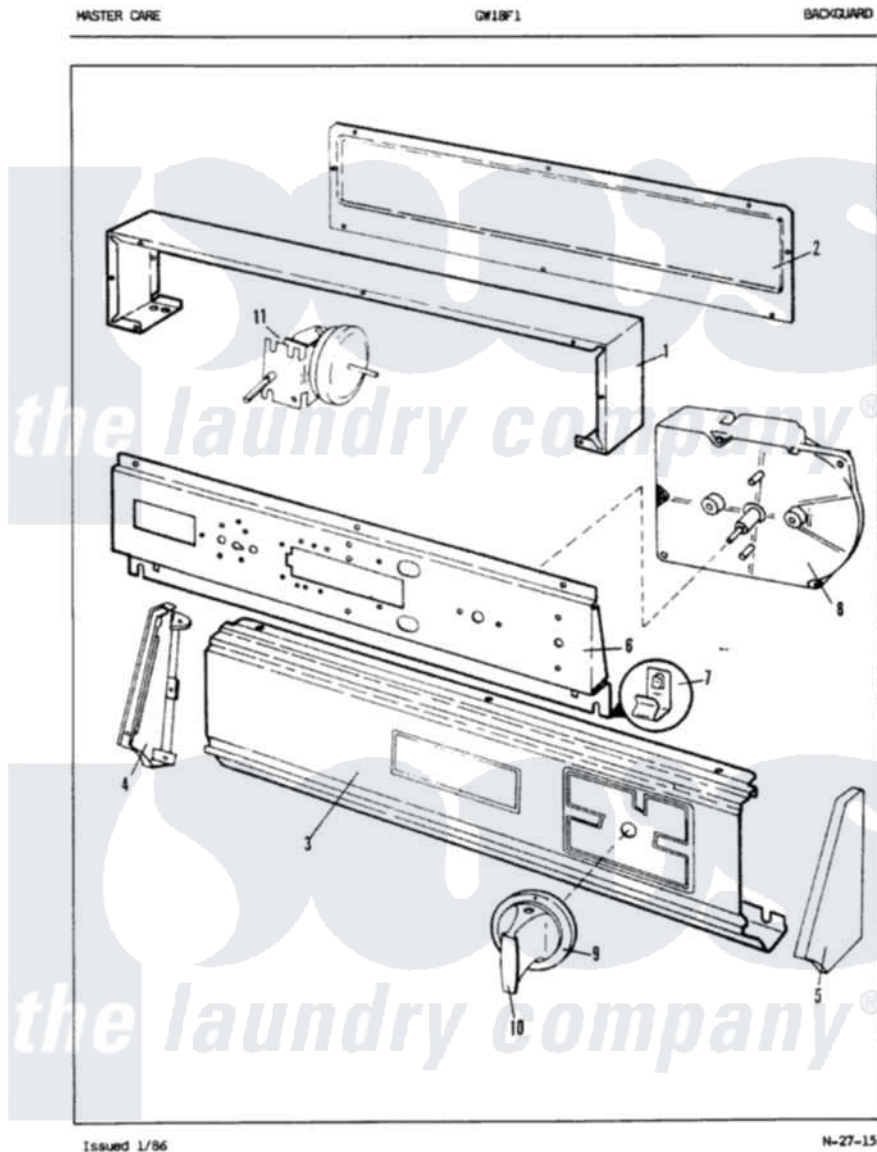

Maytag GW18F1A 02 - CONTROL PANEL (REV. A-D)

Maytag Residential Maytag GW18F1A Washer Parts Parts Diagram 02 - CONTROL PANEL (REV. A-D)
 Click on the part number to view part

Item	Original Part Number	Replaced By	Status	Part Description
1	33-9668-24		Not Available	WRAPPER
"	W10124350		Not Available	NOT REQUIRED PART OR SEE NOTE SCREW-PURCHASED LOCALLY
2	W10124350		Not Available	NOT REQUIRED PART OR SEE NOTE SCREW-PURCHASED LOCALLY
"	25-7435	33002917		Screw, No.10-16
"	33-3701		Not Available	BACKGUARD PAD
"	33-4062		Not Available	REINFORCE PLATE
"	33-8909		Not Available	SHIELD
"	34-9487		Not Available	PLATE, REINFORCEMENT
3	W10124350		Not Available	NOT REQUIRED PART OR SEE NOTE LOCKWASHER (PURCHASED LOCALLY)
"	35-0330		Not Available	CONTROL PANEL
"	25-7760			Screw
4	33-7191			LH End Cap
5	25-7496	25-7760		Screw

"	33-7190		Not Available	RH END CAP
6	53-0243		Not Available	CONTROL SHIELD
"	25-3092	90767		Screw, 8A X 3/8 HeX Washer Head Tapping
7	W10124350		Not Available	NOT REQUIRED PART OR SEE NOTE WASHER (PURCHASED LOCALLY)
"	25-7461		Not Available	CLIP
"	25-3092	90767		Screw, 8A X 3/8 HeX Washer Head Tapping
8	35-0484		Not Available	TIMER
"	35-0033			Timer
"	35-0115			Timer Motor 1 RPM
"	W10124350		Not Available	NOT REQUIRED PART OR SEE NOTE SCREW-PURCHASED LOCALLY
9	35-0467	12500057		Knob Ski
10	25-6044			Set Screw
"	33-7508			Timer Knob
"	35-0494	12500057		Knob Ski
11	35-0514		Not Available	NAMEPLATE
"	35-0447		Not Available	NAMEPLATE
"	25-3092	90767		Screw, 8A X 3/8 HeX Washer Head Tapping
"	35-0470		Not Available	NAMEPLATE
"	35-0110		Not Available	PRESSURE SWITCH
"	35-0339		Not Available	NAMEPLATE
"	35-0340		Not Available	NAMEPLATE
"	35-0341		Not Available	NAMEPLATE
"	35-0515		Not Available	NAMEPLATE
"	35-0513		Not Available	NAMEPLATE