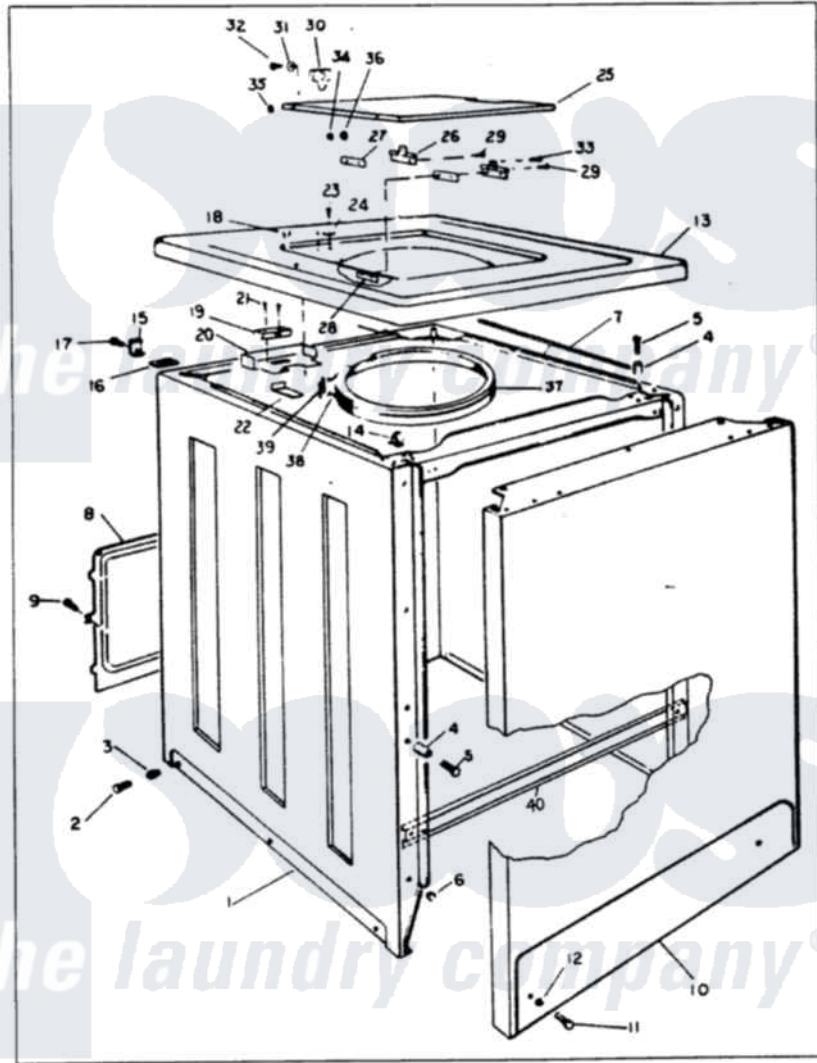

# Maytag GW18F1W 03 - EXTERIOR (REV. A-D)

MASTER CARE GW18F1 EXTERIOR

Issued 1/86

N-27-1

Maytag Residential Maytag GW18F1W Washer Parts Parts Diagram 03 - EXTERIOR (REV. A-D)  
 Click on the part number to view part

Item	Original Part Number	Replaced By	Status	Part Description
1	35-0061		Not Available	CABINET BODY
2	25-7001	<a href="#">308685</a>		Side Trim )
3	W10124350		Not Available	NOT REQUIRED PART OR SEE NOTE WASHER (PURCHASED LOCALLY)
"	25-7458	<a href="#">308685</a>		Side Trim )
"	33-2088		Not Available	SLEEVE
4	<a href="#">34-9701</a>			Guide, Cabinet
5	<a href="#">25-6109</a>			Screw
6	<a href="#">33-2653</a>			Bumper, Cabinet
7	33-9948		Not Available	CUSHION STRIP
8	33-8687		Not Available	REAR SHIELD
9	W10124350		Not Available	NOT REQUIRED PART OR SEE NOTE SCREW-PURCHASED LOCALLY
10	35-0056		Not Available	FRONT PANEL
11	25-7001	<a href="#">308685</a>		Side Trim )
				NOT REQUIRED PART OR