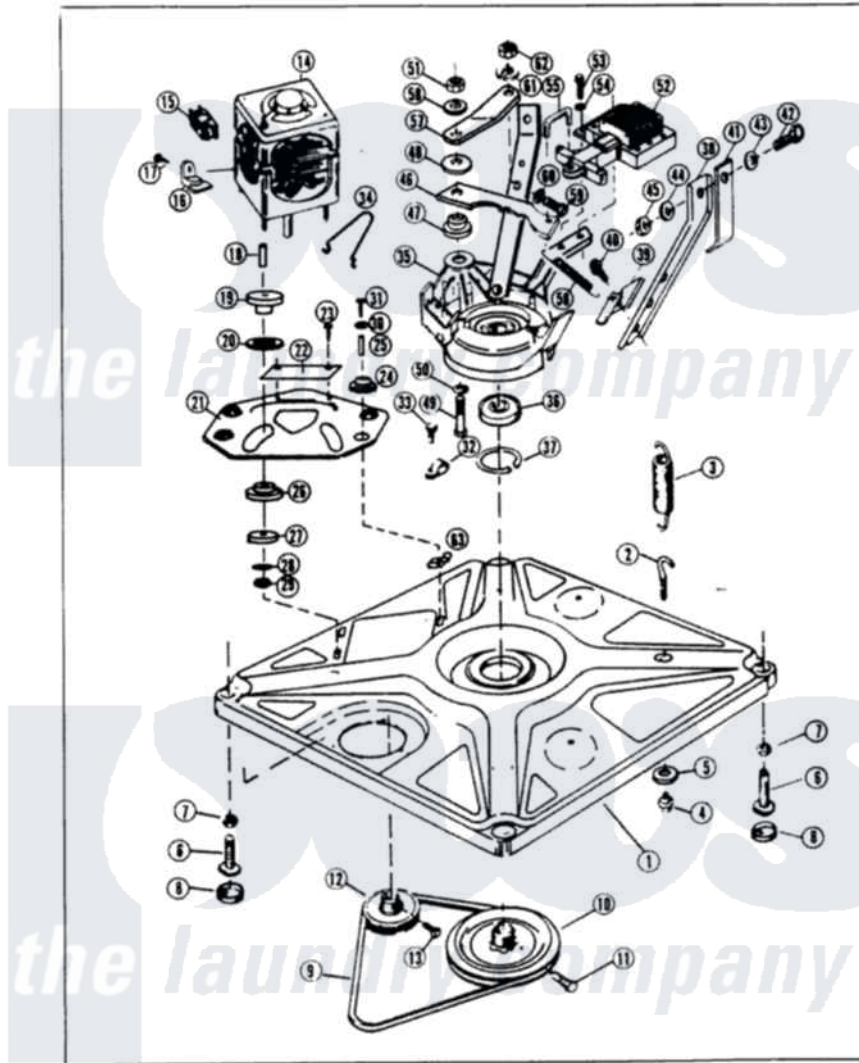

Maytag GW18F2H 01 - BASE & DRIVE (REV. A-D)

MASTER CARE GW18F2 BASE & DRIVE

Issued 1/86

N-27-4

Maytag [Residential Maytag GW18F2H Washer Parts](#) Parts Diagram 01 - BASE & DRIVE (REV. A-D)
 Click on the part number to view part

Item	Original Part Number	Replaced By	Status	Part Description
1	35-0058			Base Assembly
2	25-7365			Eye Bolt
3	33-9553		Not Available	SPRING
4	25-7362			Anchor Nut
5	W10124350		Not Available	NOT REQUIRED PART OR SEE NOTE WASHER (PURCHASED LOCALLY)
6	34-0061	35-0771		Leveling Leg
"	33-0679	35-0771		Leveling Leg
7	25-7032	25-7915		Hex Nut
8	34-0062	25001119		Foot And Pad Assembly
9	35-0465		Not Available	DRIVE BELT
10	33-9374		Not Available	DRIVE PULLEY
11	25-7361		Not Available	SET SCREW
12	33-9952		Not Available	MOTOR PULLEY
13	25-7117			Set Screw
14	LA-1010			Motor Kit

59	25-7275	Not Available	SCREW
60	25-7413	Not Available	FLAT WASHER
61	25-7089	Not Available	LOCKWASHER
62	25-7798	Not Available	HEX NUT
63	25-7838	25-7845	Speednut, Motor