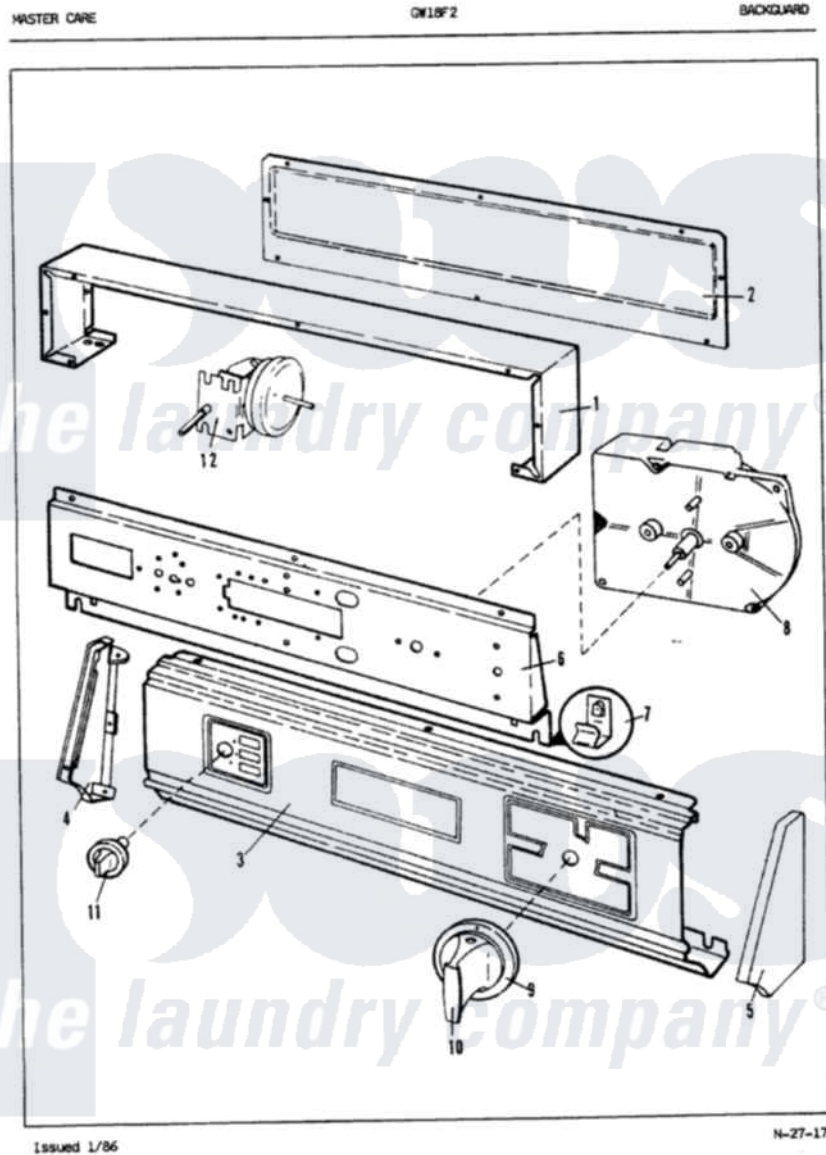

# Maytag GW18F2H 02 - CONTROL PANEL (REV. A-D)

Maytag Residential Maytag GW18F2H Washer Parts Parts Diagram 02 - CONTROL PANEL (REV. A-D)  
 Click on the part number to view part

Item	Original Part Number	Replaced By	Status	Part Description
1	33-9668-25		Not Available	WRAPPER
"	W10124350		Not Available	NOT REQUIRED PART OR SEE NOTE SCREW-PURCHASED LOCALLY
2	W10124350		Not Available	NOT REQUIRED PART OR SEE NOTE SCREW-PURCHASED LOCALLY
"	25-7435	<a href="#">33002917</a>		Screw, No.10-16
"	33-3704		Not Available	PANEL/LENS ASM
"	33-4062		Not Available	REINFORCE PLATE
"	33-8909		Not Available	SHIELD
"	34-9487		Not Available	PLATE, REINFORCEMENT
3	W10124350		Not Available	NOT REQUIRED PART OR SEE NOTE LOCKWASHER (PURCHASED LOCALLY)
"	35-0331		Not Available	CONTROL PANEL
"	<a href="#">25-7760</a>			Screw
4	<a href="#">33-7191</a>			LH End Cap
5	25-7496	<a href="#">25-7760</a>		Screw