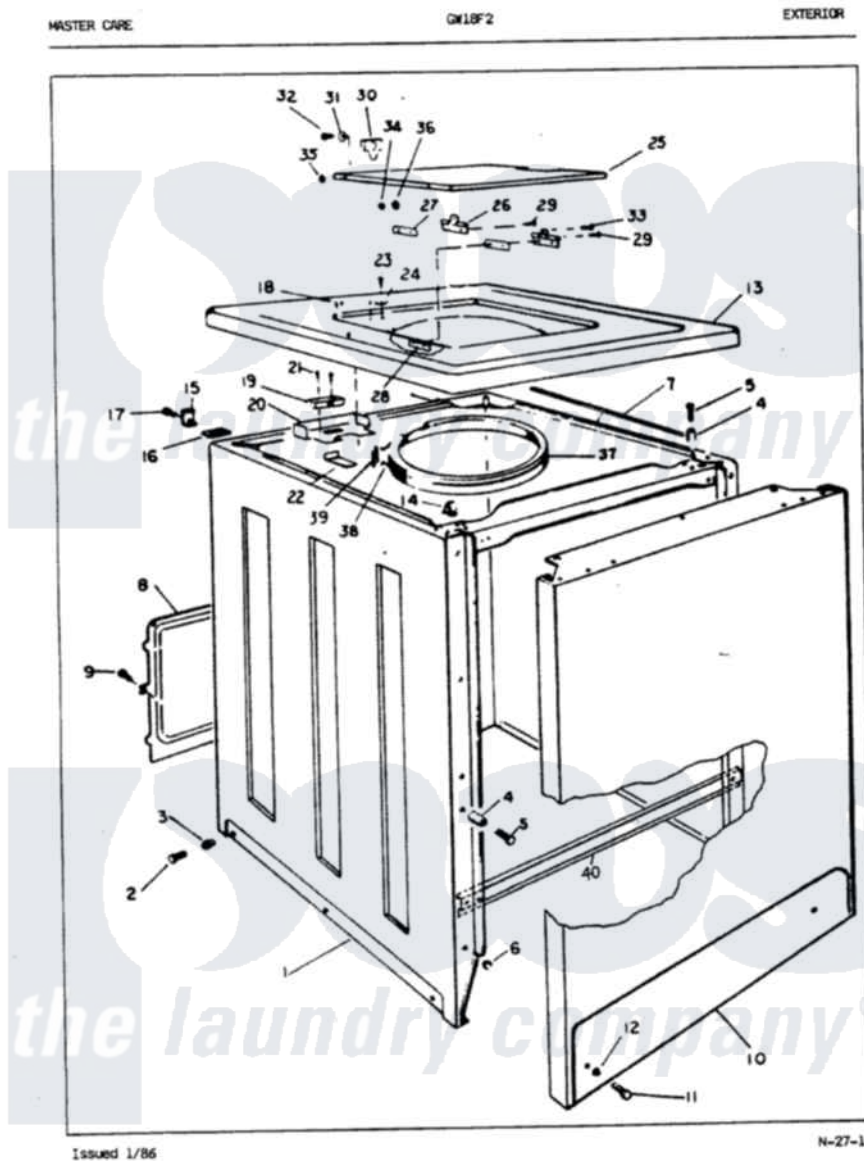

# Maytag GW18F2H 03 - EXTERIOR (REV. A-D)

Maytag Residential Maytag GW18F2H Washer Parts Parts Diagram 03 - EXTERIOR (REV. A-D)  
 Click on the part number to view part

Item	Original Part Number	Replaced By	Status	Part Description
1	35-0061-25		Not Available	CABINET BODY
2	25-7001	<a href="#">308685</a>		Side Trim )
3	W10124350		Not Available	NOT REQUIRED PART OR SEE NOTE WASHER (PURCHASED LOCALLY)
"	25-7458	<a href="#">308685</a>		Side Trim )
"	33-2088		Not Available	SLEEVE
4	<a href="#">34-9701</a>			Guide, Cabinet
5	<a href="#">25-6109</a>			Screw
6	<a href="#">33-2653</a>			Bumper, Cabinet
7	33-9948		Not Available	CUSHION STRIP
8	33-8687		Not Available	REAR SHIELD
9	W10124350		Not Available	NOT REQUIRED PART OR SEE NOTE SCREW-PURCHASED LOCALLY
10	35-0056-25		Not Available	FRONT PANEL
11	25-7001	<a href="#">308685</a>		Side Trim )
				NOT REQUIRED PART OR