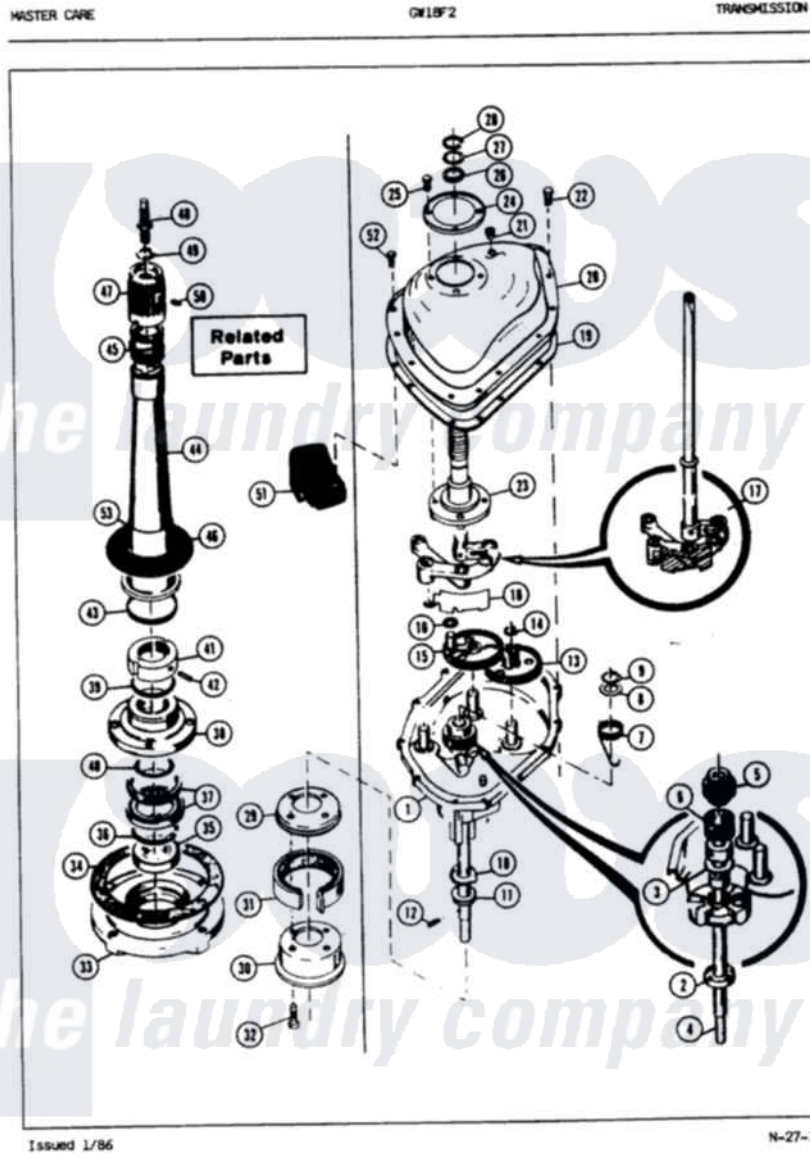

# Maytag GW18F2H 04 - TRANSMISSION (REV. A-D)

Maytag Residential Maytag GW18F2H Washer Parts Parts Diagram 04 - TRANSMISSION (REV. A-D)  
 Click on the part number to view part

Item	Original Part Number	Replaced By	Status	Part Description
1	35-0630		Not Available	TRANSMISSION
"	33-9986		Not Available	TRANSM HOUSING
2	33-9208		Not Available	SEAL
3	33-9023N		Not Available	CLUTCH ASM
"	25-7274		Not Available	WASHER, STEEL
4	33-9022		Not Available	DRIVE SHAFT
5	33-6115		Not Available	DRIVE PINION
6	33-3195		Not Available	SPRING
7	<a href="#">33-6463</a>			Spring
8	25-7415		Not Available	WASHER, FLAT
9	25-7173		Not Available	25-7708
10	33-9217		Not Available	THRUST WASHER
11	<a href="#">33-4944</a>			Bearing
12	25-6120		Not Available	PIN
13	33-3228	<a href="#">35-0547</a>		Cluster Gear
14	25-7175	<a href="#">25-7933</a>		Ring, Retaining