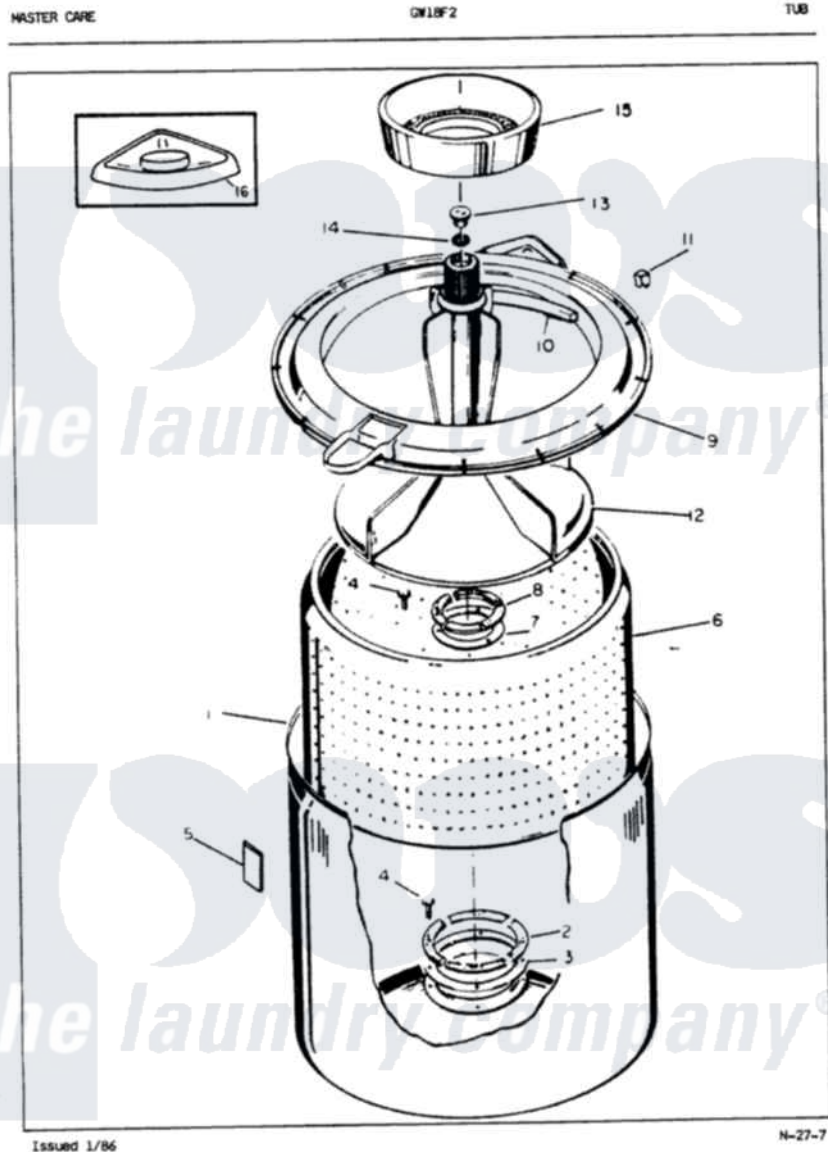

Maytag GW18F2H 05 - TUB (REV. A-D)

Maytag Residential Maytag GW18F2H Washer Parts Parts Diagram 05 - TUB (REV. A-D)
 Click on the part number to view part

Item	Original Part Number	Replaced By	Status	Part Description
1	33-9392		Not Available	TUB ASSEMBLY
2	33-8800	33-8800K		Plate
3	33-6905			Gasket
4	25-7783	4356852		Screw
5	33-3232	35-0538		Pad
6	33-9567	33-9500N		Basket Kit
"	35-0003		Not Available	BASKET ASM
7	33-8959			Gasket
"	33-6902			Gasket
8	33-8799		Not Available	REINF PLATE
9	35-0537	35-0993		Tub Top
10	33-3055			Gasket
11	25-7748			Clip
12	35-0049		Not Available	AGITATOR
13	33-6241			Cap
14	25-7330			Rubber Washer