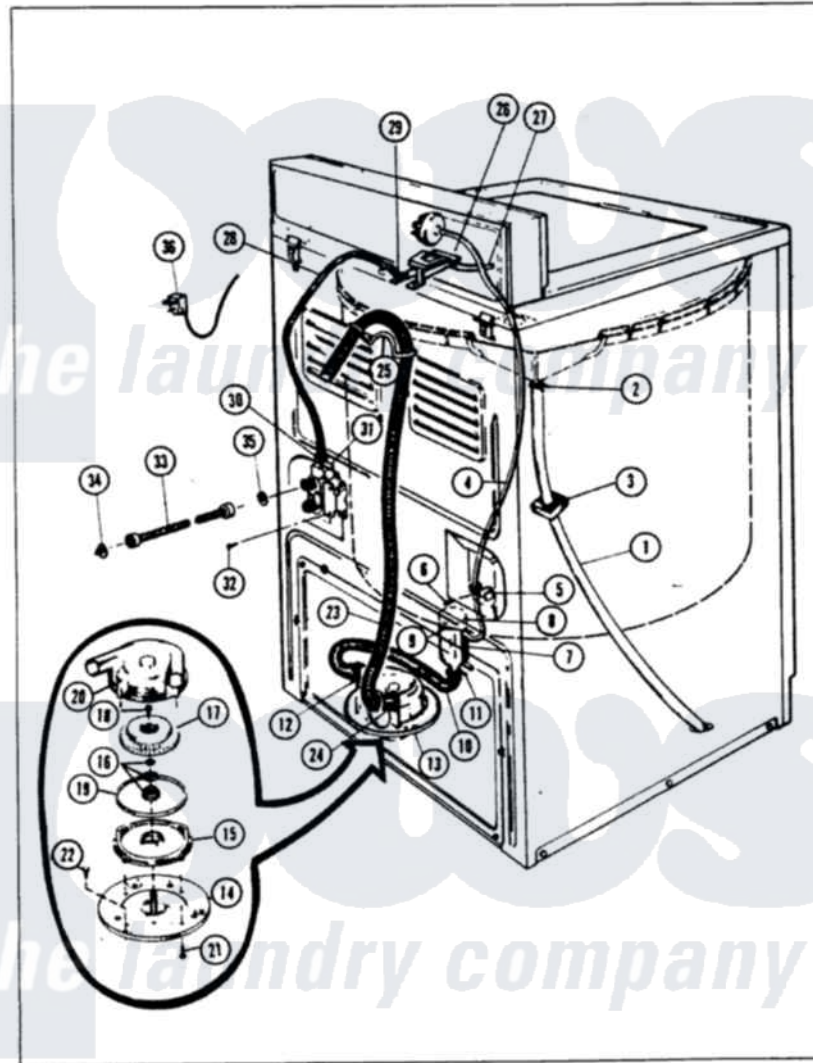

Maytag GW18F2H 06 - WATER CARRYING (REV. A-D)

MASTER CASE

GW18F2

WATER CARRYING

Issued 1/86

N-27-11

Maytag Residential Maytag GW18F2H Washer Parts Parts Diagram 06 - WATER CARRYING (REV. A-D)
 Click on the part number to view part

Item	Original Part Number	Replaced By	Status	Part Description
1	35-0059		Not Available	OVERFLOW HOSE
2	W10124350		Not Available	NOT REQUIRED PART OR SEE NOTE CLAMP (PURCHASED LOCALLY)
3	33-1389		Not Available	INSULATION
4	33-4090		Not Available	HOSE
"	25-7796	596669		Clamp, Manifold
5	33-6099			Clamp
6	W10124350		Not Available	NOT REQUIRED PART OR SEE NOTE SCREW-PURCHASED LOCALLY
7	33-7314			Sump Assembly
8	33-3633		Not Available	HOSE
9	25-7003			Clamp
10	33-6091			Hose
11	W10124350		Not Available	NOT REQUIRED PART OR SEE NOTE CLAMP (PURCHASED LOCALLY)
				NOT REQUIRED PART OR

12	W10124350		Not Available	SEE NOTE CLAMP (PURCHASED LOCALLY)
13	35-0008	35-6467		Pump Assem
"	35-1069	35-6467		Pump Assem
14	33-6035		Not Available	PLATE & PULLEY ASSY.
15	33-6029	35-6467		Pump Assem
16	33-6360		Not Available	SEAL ASM
17	35-0010			Impeller
18	25-7418	33001178		Back, Tumbler
19	33-6032			Gasket
20	35-0009			Pump Housing
21	25-7405	3196164		Screw
22	25-7419		Not Available	SCREW
23	33-9535	211704		Hose, Drain
24	33-9536			Hose Adapter
25	25-7797	285655		Clamp, Hose
"	33-9537	22003814		Retainer, Drain Hose
26	25-7086	Y0308025		Washer, Stainless Steel
"	33-9830		Not Available	INLET FLUME
"	33-8057		Not Available	PLASTIC NUT
"	25-7455	99002757		Screw
27	33-6038		Not Available	FLUME EXT
28	35-0541		Not Available	WATR INLET HOSE
29	25-7867	596669		Clamp, Manifold
30	25-7866	489503		Clamp
31	33-7058		Not Available	SUB 36-1456
"	35-0085	35-2374N		Valve, Water
32	25-7101	3351614		Screw, Gearcase Cover Mounting
33	33-7891	89503		Hose-Inlet
34	33-7313	33-4264N		Strainer And Washer Kit
35	25-7048			Washer
36	33-3939		Not Available	SERVICE CORD