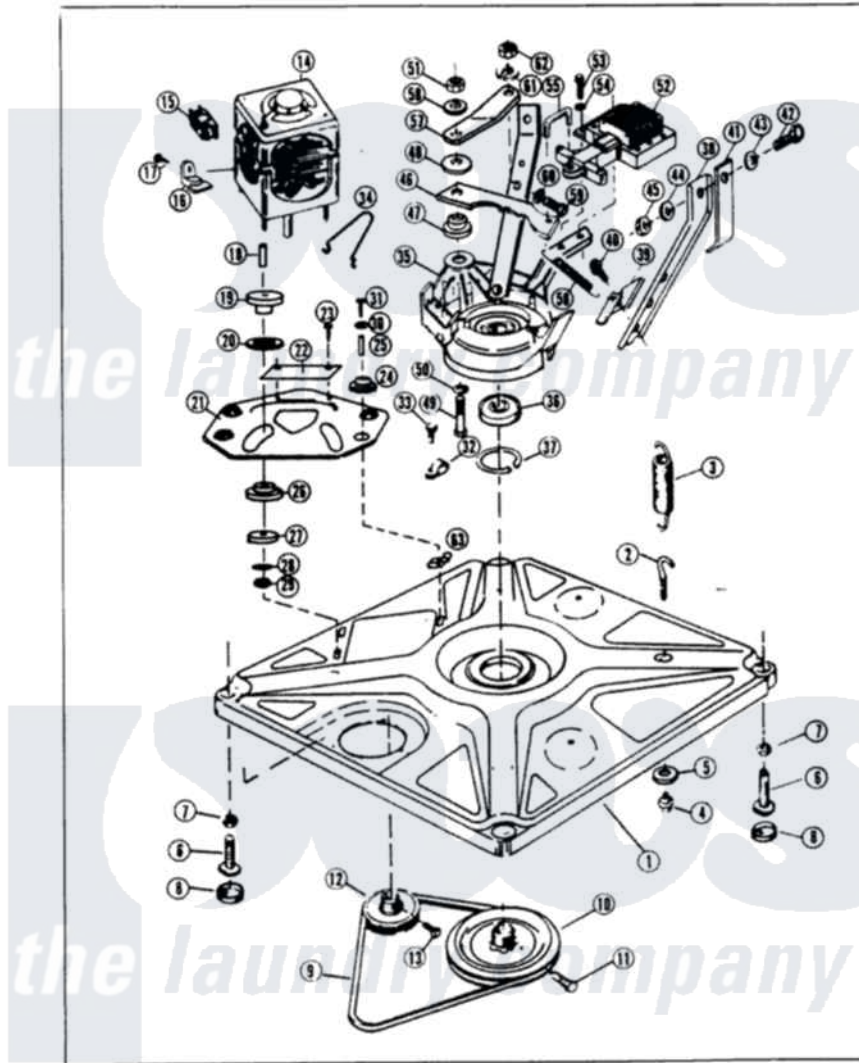

Maytag GW18F2W 01 - BASE & DRIVE (REV. A-D)

MASTER CARE GW18F2 BASE & DRIVE

Issued 1/86

N-27-4

Maytag [Residential Maytag GW18F2W Washer Parts](#) Parts Diagram 01 - BASE & DRIVE (REV. A-D)
 Click on the part number to view part

Item	Original Part Number	Replaced By	Status	Part Description
1	35-0058			Base Assembly
2	25-7365			Eye Bolt
3	33-9553		Not Available	SPRING
4	25-7362			Anchor Nut
5	W10124350		Not Available	NOT REQUIRED PART OR SEE NOTE WASHER (PURCHASED LOCALLY)
6	34-0061	35-0771		Leveling Leg
"	33-0679	35-0771		Leveling Leg
7	25-7032	25-7915		Hex Nut
8	34-0062	25001119		Foot And Pad Assembly
9	35-0465		Not Available	DRIVE BELT
10	33-9374		Not Available	DRIVE PULLEY
11	25-7361		Not Available	SET SCREW
12	33-9952		Not Available	MOTOR PULLEY
13	25-7117			Set Screw
14	LA-1010			Motor Kit

59	25-7275	Not Available	SCREW
60	25-7413	Not Available	FLAT WASHER
61	25-7089	Not Available	LOCKWASHER
62	25-7798	Not Available	HEX NUT
63	25-7838	25-7845	Speednut, Motor