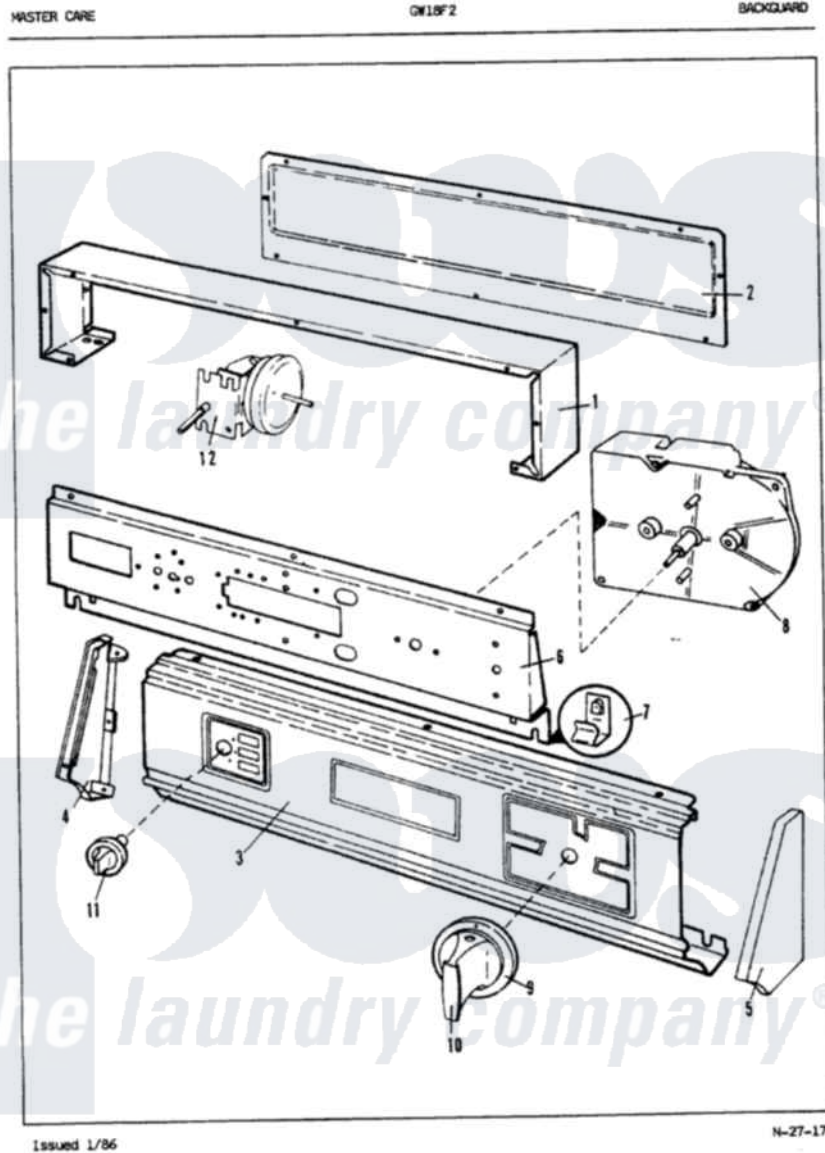

Maytag GW18F2W 02 - CONTROL PANEL (REV. A-D)

Maytag [Residential Maytag GW18F2W Washer Parts](#) Parts Diagram 02 - CONTROL PANEL (REV. A-D)
 Click on the part number to view part

Item	Original Part Number	Replaced By	Status	Part Description
1	33-9668		Not Available	WRAPPER
"	W10124350		Not Available	NOT REQUIRED PART OR SEE NOTE SCREW-PURCHASED LOCALLY
2	W10124350		Not Available	NOT REQUIRED PART OR SEE NOTE SCREW-PURCHASED LOCALLY
"	25-7435	33002917		Screw, No.10-16
"	33-3704		Not Available	PANEL/LENS ASM
"	33-4062		Not Available	REINFORCE PLATE
"	33-8909		Not Available	SHIELD
"	34-9487		Not Available	PLATE, REINFORCEMENT
3	W10124350		Not Available	NOT REQUIRED PART OR SEE NOTE LOCKWASHER (PURCHASED LOCALLY)
"	35-0331		Not Available	CONTROL PANEL
"	25-7760			Screw
4	33-7191			LH End Cap
5	25-7496	25-7760		Screw

"	33-7190		Not Available	RH END CAP
6	25-3092	90767		Screw, 8A X 3/8 HeX Washer Head Tapping
"	53-0243		Not Available	CONTROL SHIELD
7	25-3092	90767		Screw, 8A X 3/8 HeX Washer Head Tapping
"	W10124350		Not Available	NOT REQUIRED PART OR SEE NOTE WASHER (PURCHASED LOCALLY)
"	25-7461		Not Available	CLIP
8	35-0485			Timer
"	35-0034			Timer
"	35-0117			Timer Motor 1/2rpm
"	W10124350		Not Available	NOT REQUIRED PART OR SEE NOTE SCREW-PURCHASED LOCALLY
9	35-0467	12500057		Knob Ski
10	25-6044			Set Screw
"	33-7508			Timer Knob
"	35-0494	12500057		Knob Ski
11	35-0322		Not Available	SELECTOR KNOB
12	35-0447		Not Available	NAMEPLATE
"	35-0514		Not Available	NAMEPLATE
"	35-0470		Not Available	NAMEPLATE
"	25-3092	90767		Screw, 8A X 3/8 HeX Washer Head Tapping
"	35-0110		Not Available	PRESSURE SWITCH
"	35-0339		Not Available	NAMEPLATE
"	35-0340		Not Available	NAMEPLATE
"	35-0341		Not Available	NAMEPLATE
"	35-0515		Not Available	NAMEPLATE
"	35-0513		Not Available	NAMEPLATE