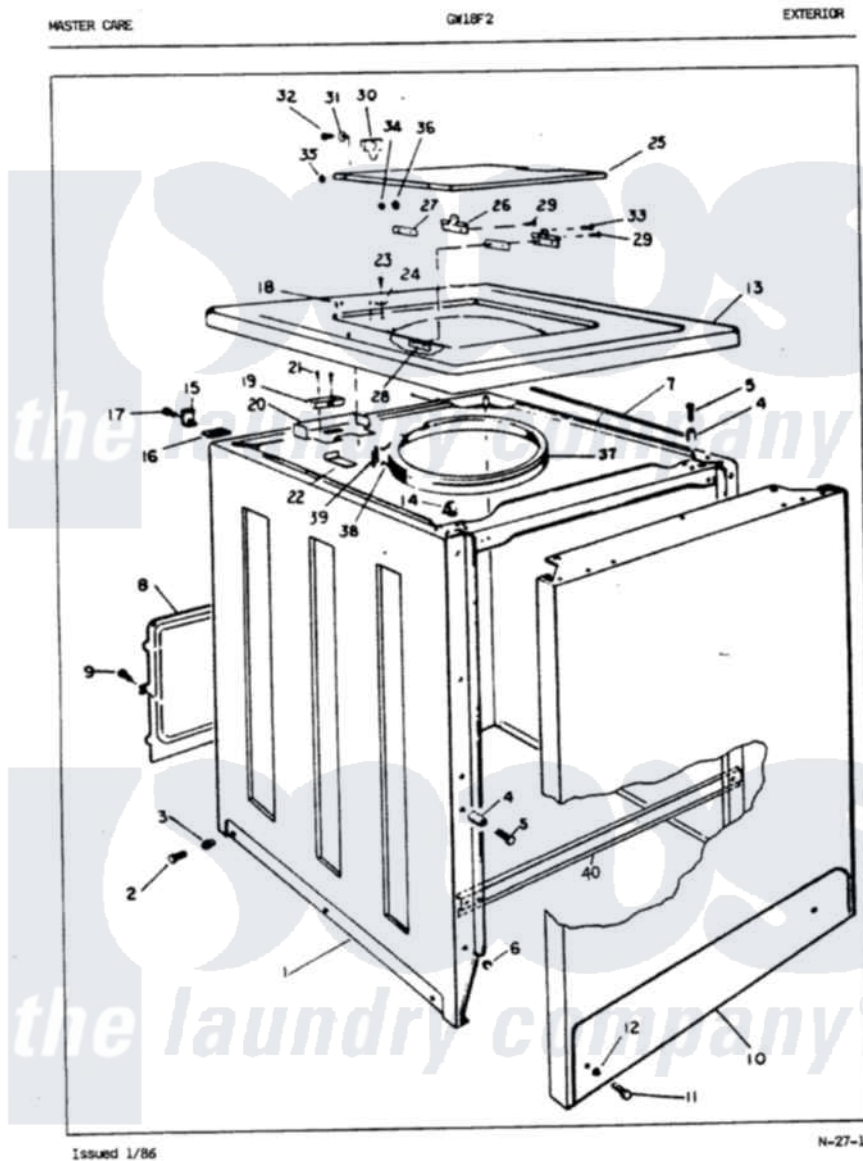

# Maytag GW18F2W 03 - EXTERIOR (REV. A-D)

Maytag Residential Maytag GW18F2W Washer Parts Parts Diagram 03 - EXTERIOR (REV. A-D)  
 Click on the part number to view part

Item	Original Part Number	Replaced By	Status	Part Description
1	35-0061		Not Available	CABINET BODY
2	25-7001	<a href="#">308685</a>		Side Trim )
3	W10124350		Not Available	NOT REQUIRED PART OR SEE NOTE WASHER (PURCHASED LOCALLY)
"	25-7458	<a href="#">308685</a>		Side Trim )
"	33-2088		Not Available	SLEEVE
4	<a href="#">34-9701</a>			Guide, Cabinet
5	<a href="#">25-6109</a>			Screw
6	<a href="#">33-2653</a>			Bumper, Cabinet
7	33-9948		Not Available	CUSHION STRIP
8	33-8687		Not Available	REAR SHIELD
9	W10124350		Not Available	NOT REQUIRED PART OR SEE NOTE SCREW-PURCHASED LOCALLY
10	35-0056		Not Available	FRONT PANEL
11	25-7001	<a href="#">308685</a>		Side Trim )
				NOT REQUIRED PART OR