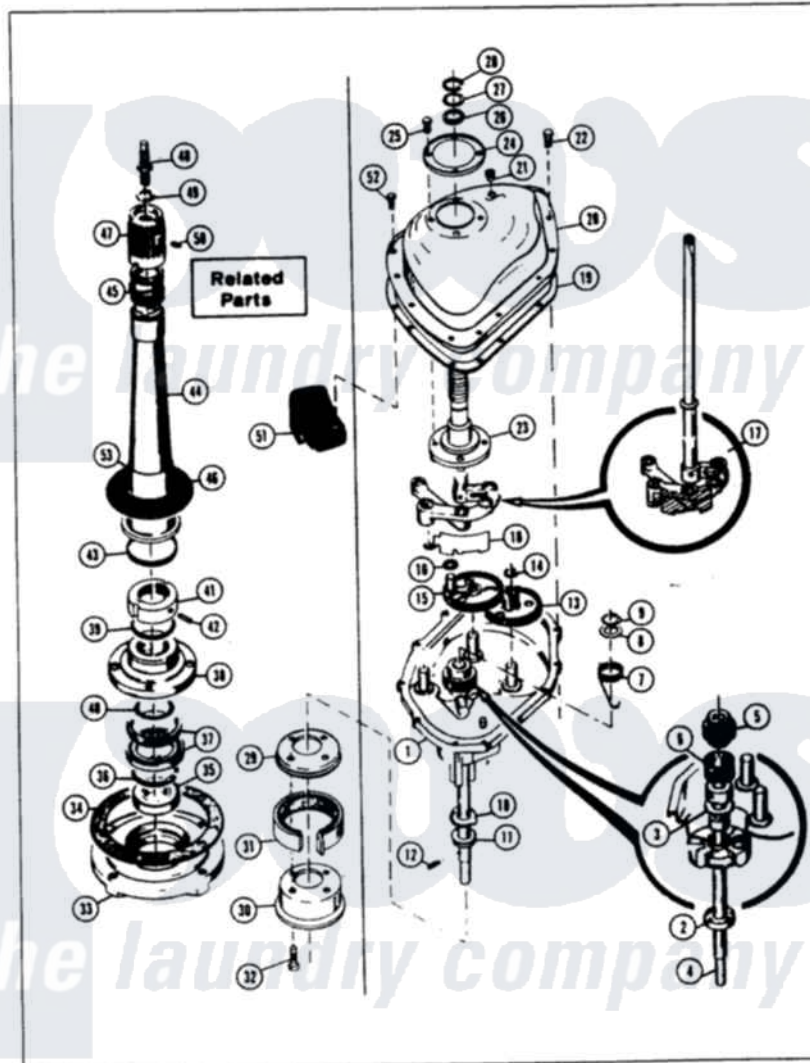

# Maytag GW18F2W 04 - TRANSMISSION (REV. A-D)

MASTER CARE GW18F2 TRANSMISSION

Issued 1/86

N-27-14

Maytag Residential Maytag GW18F2W Washer Parts Parts Diagram 04 - TRANSMISSION (REV. A-D)  
 Click on the part number to view part

Item	Original Part Number	Replaced By	Status	Part Description
1	35-0630		Not Available	TRANSMISSION
"	33-9986		Not Available	TRANSM HOUSING
2	33-9208		Not Available	SEAL
3	33-9023N		Not Available	CLUTCH ASM
"	25-7274		Not Available	WASHER, STEEL
4	33-9022		Not Available	DRIVE SHAFT
5	33-6115		Not Available	DRIVE PINION
6	33-3195		Not Available	SPRING
7	<a href="#">33-6463</a>			Spring
8	25-7415		Not Available	WASHER, FLAT
9	25-7173		Not Available	25-7708
10	33-9217		Not Available	THRUST WASHER
11	<a href="#">33-4944</a>			Bearing
12	25-6120		Not Available	PIN
13	33-3228	<a href="#">35-0547</a>		Cluster Gear
14	25-7175	<a href="#">25-7933</a>		Ring, Retaining