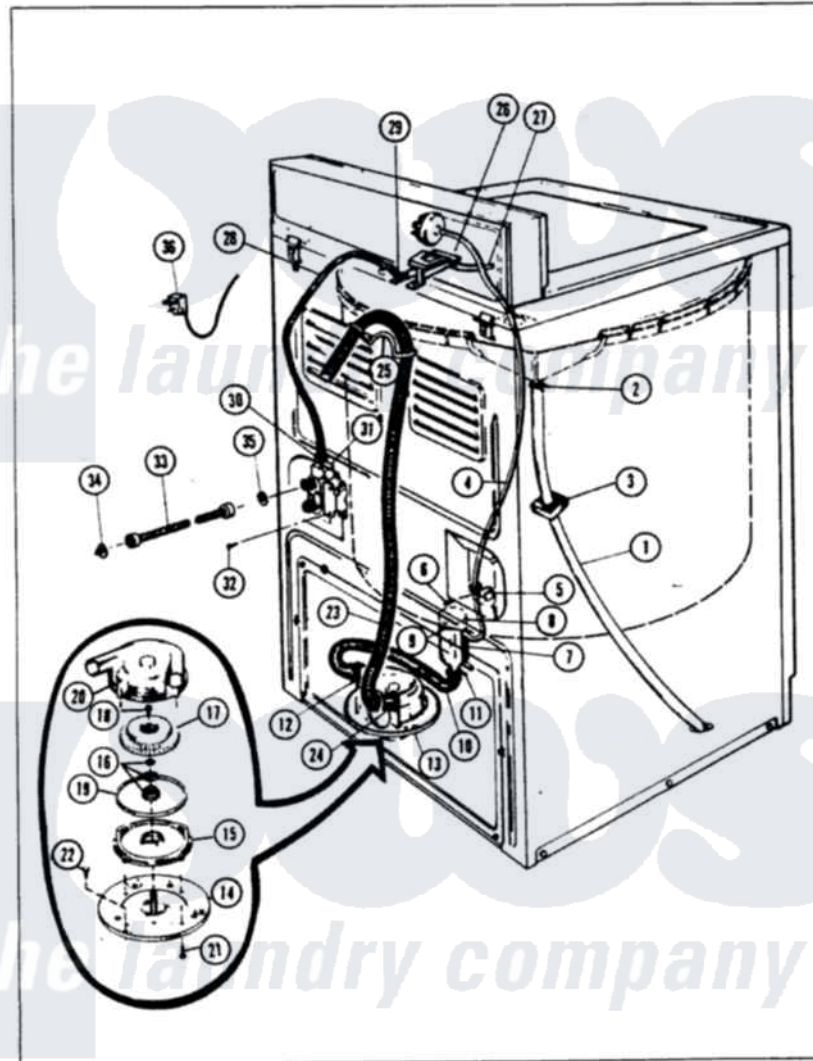

Maytag GW18F2W 06 - WATER CARRYING (REV. A-D)

MASTER CASE

GW18F2

WATER CARRYING

Issued 1/86

N-27-11

Maytag Residential Maytag GW18F2W Washer Parts Parts Diagram 06 - WATER CARRYING (REV. A-D)
 Click on the part number to view part

Item	Original Part Number	Replaced By	Status	Part Description
1	35-0059		Not Available	OVERFLOW HOSE
2	W10124350		Not Available	NOT REQUIRED PART OR SEE NOTE CLAMP (PURCHASED LOCALLY)
3	33-1389		Not Available	INSULATION
4	33-4090		Not Available	HOSE
"	25-7796	596669		Clamp, Manifold
5	33-6099			Clamp
6	W10124350		Not Available	NOT REQUIRED PART OR SEE NOTE SCREW-PURCHASED LOCALLY
7	33-7314			Sump Assembly
8	33-3633		Not Available	HOSE
9	25-7003			Clamp
10	33-6091			Hose
11	W10124350		Not Available	NOT REQUIRED PART OR SEE NOTE CLAMP (PURCHASED LOCALLY)
				NOT REQUIRED PART OR

12	W10124350		Not Available	SEE NOTE CLAMP (PURCHASED LOCALLY)
13	35-0008	35-6467		Pump Assem
"	35-1069	35-6467		Pump Assem
14	33-6035		Not Available	PLATE & PULLEY ASSY.
15	33-6029	35-6467		Pump Assem
16	33-6360		Not Available	SEAL ASM
17	35-0010			Impeller
18	25-7418	33001178		Back, Tumbler
19	33-6032			Gasket
20	35-0009			Pump Housing
21	25-7405	3196164		Screw
22	25-7419		Not Available	SCREW
23	33-9535	211704		Hose, Drain
24	33-9536			Hose Adapter
25	25-7797	285655		Clamp, Hose
"	33-9537	22003814		Retainer, Drain Hose
26	25-7086	Y0308025		Washer, Stainless Steel
"	33-9830		Not Available	INLET FLUME
"	33-8057		Not Available	PLASTIC NUT
"	25-7455	99002757		Screw
27	33-6038		Not Available	FLUME EXT
28	35-0541		Not Available	WATR INLET HOSE
29	25-7867	596669		Clamp, Manifold
30	25-7866	489503		Clamp
31	33-7058		Not Available	SUB 36-1456
"	35-0085	35-2374N		Valve, Water
32	25-7101	3351614		Screw, Gearcase Cover Mounting
33	33-7891	89503		Hose-Inlet
34	33-7313	33-4264N		Strainer And Washer Kit
35	25-7048			Washer
36	33-3939		Not Available	SERVICE CORD