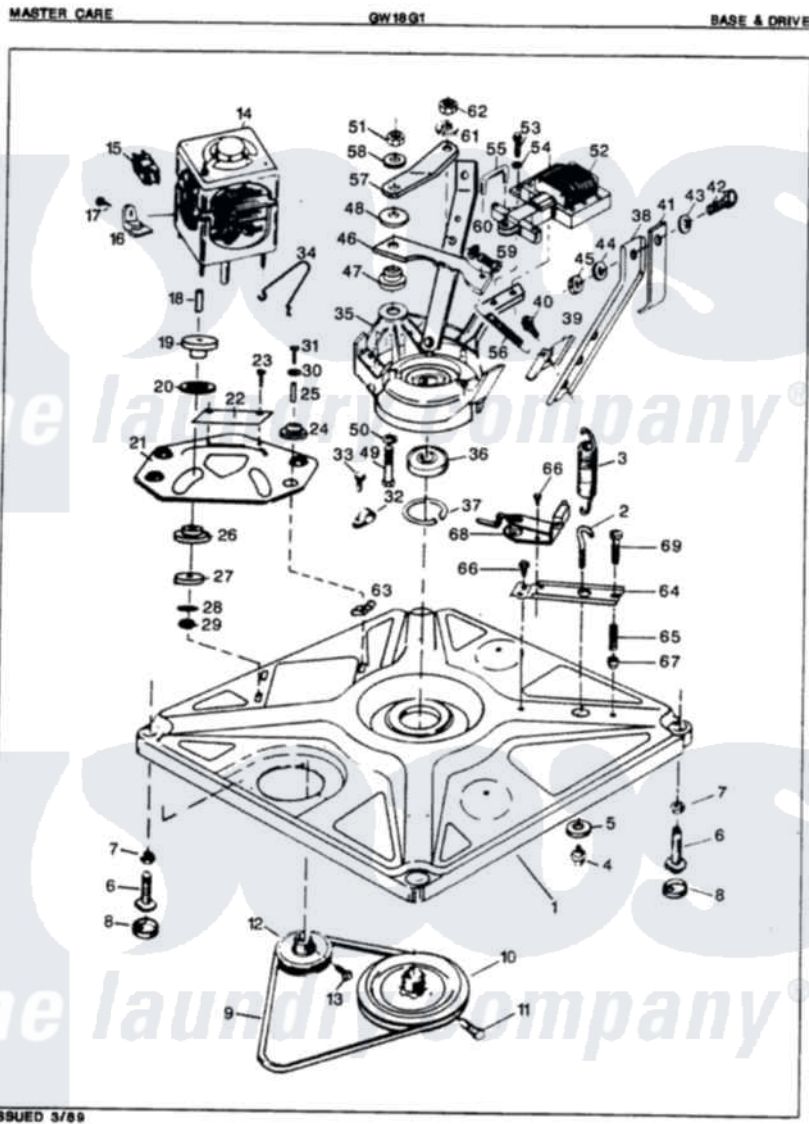

# Maytag GW18G1A 01 - BASE & DRIVE

Maytag Residential Maytag GW18G1A Washer Parts Parts Diagram 01 - BASE & DRIVE  
 Click on the part number to view part

Item	Original Part Number	Replaced By	Status	Part Description
1	<a href="#">35-0058</a>			Base Assembly
2	<a href="#">25-7365</a>			Eye Bolt
3	33-9553		Not Available	SPRING
4	<a href="#">25-7362</a>			Anchor Nut
5	W10124350		Not Available	NOT REQUIRED PART OR SEE NOTE WASHER (PURCHASED LOCALLY)
6	33-0679	<a href="#">35-0771</a>		Leveling Leg
"	<a href="#">35-0771</a>			Leveling Leg
7	25-7032	<a href="#">25-7915</a>		Hex Nut
8	34-0062	<a href="#">25001119</a>		Foot And Pad Assembly
9	35-0465		Not Available	DRIVE BELT
10	33-9374		Not Available	DRIVE PULLEY
11	25-7361		Not Available	SET SCREW
12	33-9952		Not Available	MOTOR PULLEY
13	<a href="#">25-7117</a>			Set Screw
14	<a href="#">LA-1010</a>			Motor Kit