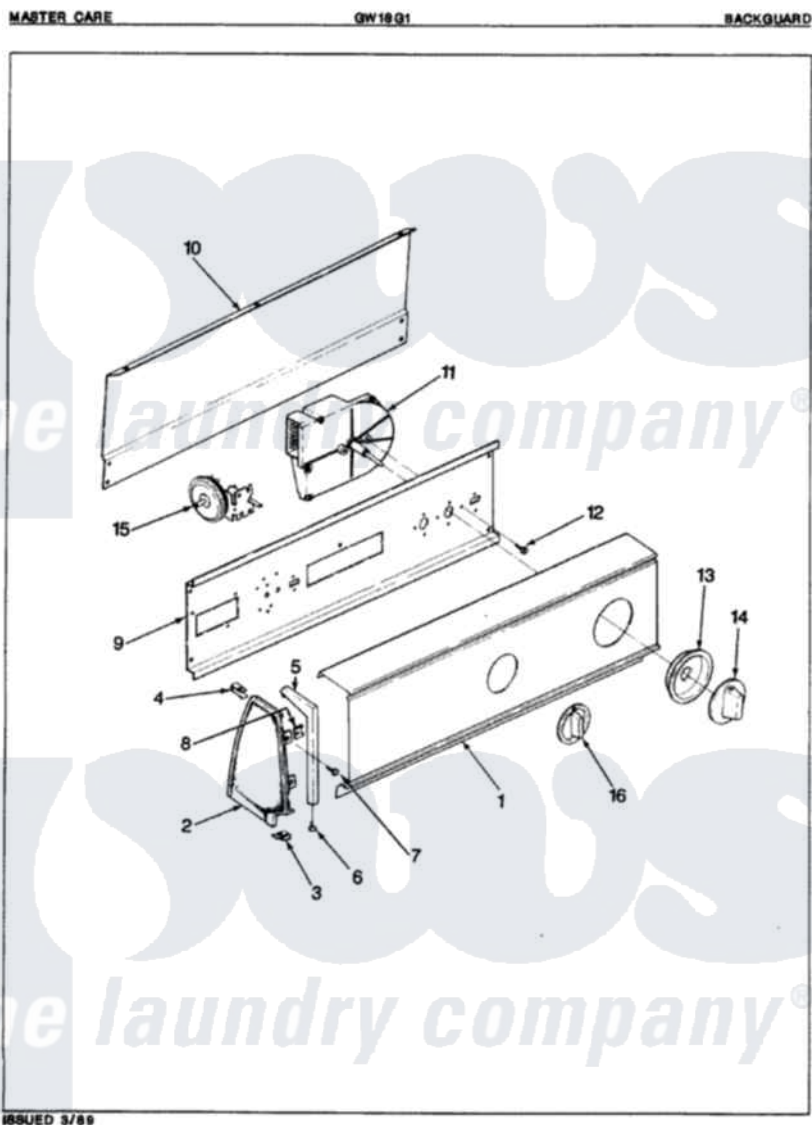

Maytag GW18G1A 02 - CONTROL PANEL

ISSUED 3/89

Maytag Residential Maytag GW18G1A Washer Parts Parts Diagram 02 - CONTROL PANEL

Click on the part number to view part

Item	Original Part Number	Replaced By	Status	Part Description
1	35-1072		Not Available	CONTROL PANEL
2	53-0265			LH Endcap
"	53-0264			RH Endcap
3	25-7851			Speedclip, End Cap To Top
"	25-7649	910187		Screw
"	25-7697	25-2219		Screw
"	25-7702			Speedclip, End Cap To Control Panel
"	34-9487		Not Available	PLATE, REINFORCEMENT
4	25-7435	33002917		Screw, No.10-16
"	25-7852			Speedclip, Rr Shld To End Cap
5	53-0279		Not Available	TRIM, END CAP (RT)
"	53-0280		Not Available	TRIM, END CAP (LT)
6	25-7760			Screw
7	25-7702			Speedclip, End Cap To Control Panel

8	25-3092	90767	Screw, 8A X 3/8 HeX Washer Head Tapping
9	53-0365	53-1676	Shield, Control
10	25-3092	90767	Screw, 8A X 3/8 HeX Washer Head Tapping
"	25-3457		Screw, Sems
"	25-7853	25-7933	Ring, Retaining
"	53-0268	21001460	Shield, Rear
11	35-0484	Not Available	TIMER
"	35-0115		Timer Motor 1 RPM
12	25-0088	489483	Screw 10-32 X 1/2
13	35-0679	12500057	Knob Ski
14	35-0496	12500057	Knob Ski
15	25-3092	90767	Screw, 8A X 3/8 HeX Washer Head Tapping
"	35-0781	Not Available	PRESSURE SWITCH
16	W10124350	Not Available	NOT REQUIRED PART OR SEE NOTE SELECTOR KNOB