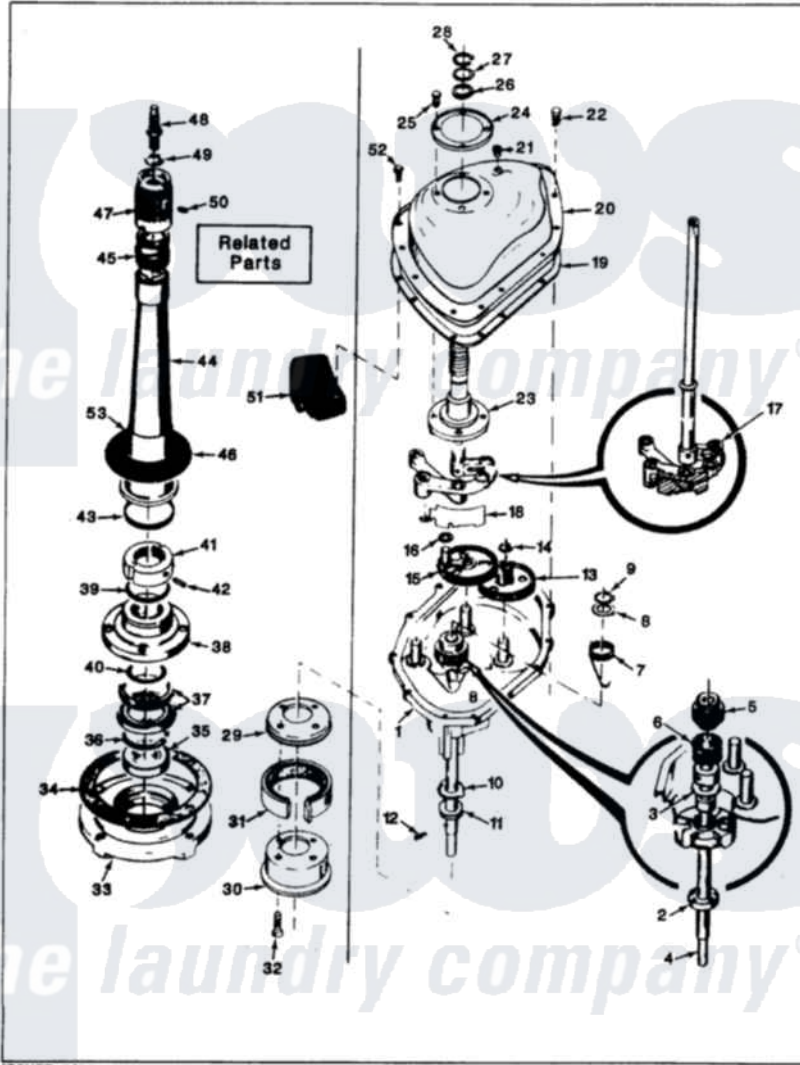

# Maytag GW18G1A 03 - TRANSMISSION

MASTER CARE GW18G1 TRANSMISSION

Maytag [Residential Maytag GW18G1A Washer Parts](#) Parts Diagram 03 - TRANSMISSION  
 Click on the part number to view part

Item	Original Part Number	Replaced By	Status	Part Description
1	33-9986		Not Available	TRANSM HOUSING
2	33-9208		Not Available	SEAL
3	25-7274		Not Available	WASHER, STEEL
"	33-9023N		Not Available	CLUTCH ASM
4	33-9022		Not Available	DRIVE SHAFT
5	33-6115		Not Available	DRIVE PINION
6	33-3195		Not Available	SPRING
7	33-6114	<a href="#">33-6463</a>		Spring
8	25-7415		Not Available	WASHER, FLAT
9	<a href="#">25-7847</a>			Ring, Retaining
10	33-9217		Not Available	THRUST WASHER
11	<a href="#">33-4944</a>			Bearing
12	25-6120		Not Available	PIN
13	<a href="#">35-0547</a>			Cluster Gear
14	25-7853	<a href="#">25-7933</a>		Ring, Retaining
15	33-5910		Not Available	GEAR CRANK