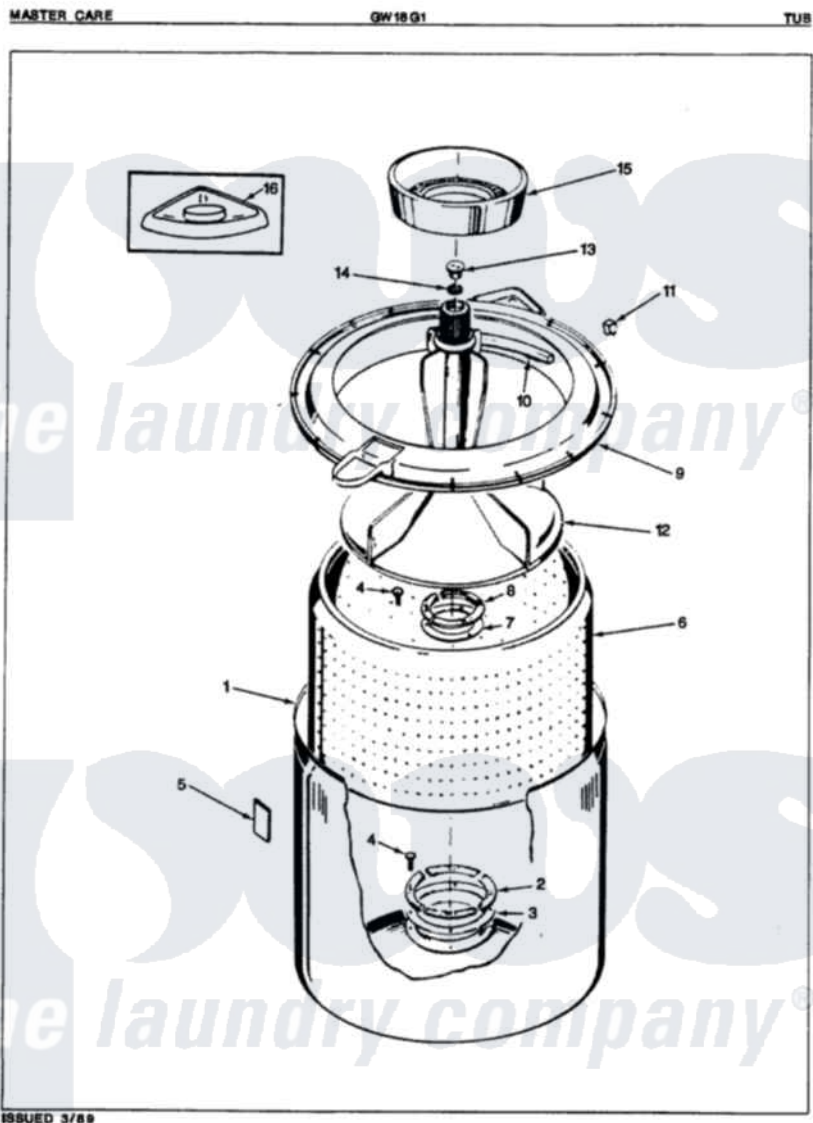

Maytag GW18G1A 04 - TUB

Maytag [Residential Maytag GW18G1A Washer Parts](#) Parts Diagram 04 - TUB
 Click on the part number to view part

Item	Original Part Number	Replaced By	Status	Part Description
1	33-9392		Not Available	TUB ASSEMBLY
2	33-8800	33-8800K		Plate
3	33-6905			Gasket
4	25-7783	4356852		Screw
5	35-0538			Pad
6	35-0003		Not Available	BASKET ASM
7	33-6902			Gasket
8	33-8799		Not Available	REINF PLATE
9	35-0537	35-0993		Tub Top
10	33-3055			Gasket
11	25-7748			Clip
12	35-0049		Not Available	AGITATOR
13	33-6241			Cap
14	25-7330			Rubber Washer
15	33-9888		Not Available	LINT FILTER
16	33-8304		Not Available	MANUAL, USE & CARE