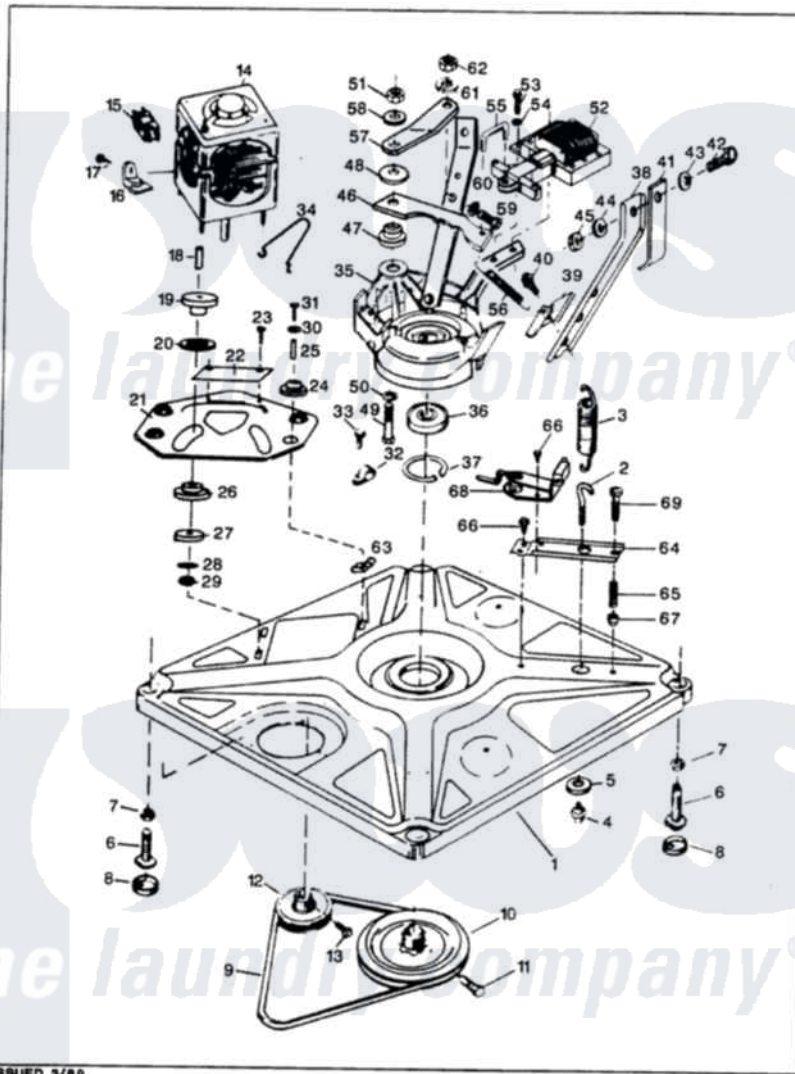

# Maytag GW18G1HW 01 - BASE & DRIVE

MASTER CARE QW18G1 BASE & DRIVE

ISSUED 3/89

Maytag [Residential Maytag GW18G1HW Washer Parts](#) Parts Diagram 01 - BASE & DRIVE  
 Click on the part number to view part

Item	Original Part Number	Replaced By	Status	Part Description
1	<a href="#">35-0058</a>			Base Assembly
2	<a href="#">25-7365</a>			Eye Bolt
3	33-9553		Not Available	SPRING
4	<a href="#">25-7362</a>			Anchor Nut
5	W10124350		Not Available	NOT REQUIRED PART OR SEE NOTE WASHER (PURCHASED LOCALLY)
6	33-0679	<a href="#">35-0771</a>		Leveling Leg
"	<a href="#">35-0771</a>			Leveling Leg
7	25-7032	<a href="#">25-7915</a>		Hex Nut
8	34-0062	<a href="#">25001119</a>		Foot And Pad Assembly
9	35-0465		Not Available	DRIVE BELT
10	33-9374		Not Available	DRIVE PULLEY
11	25-7361		Not Available	SET SCREW
12	33-9952		Not Available	MOTOR PULLEY
13	<a href="#">25-7117</a>			Set Screw
14	<a href="#">LA-1010</a>			Motor Kit