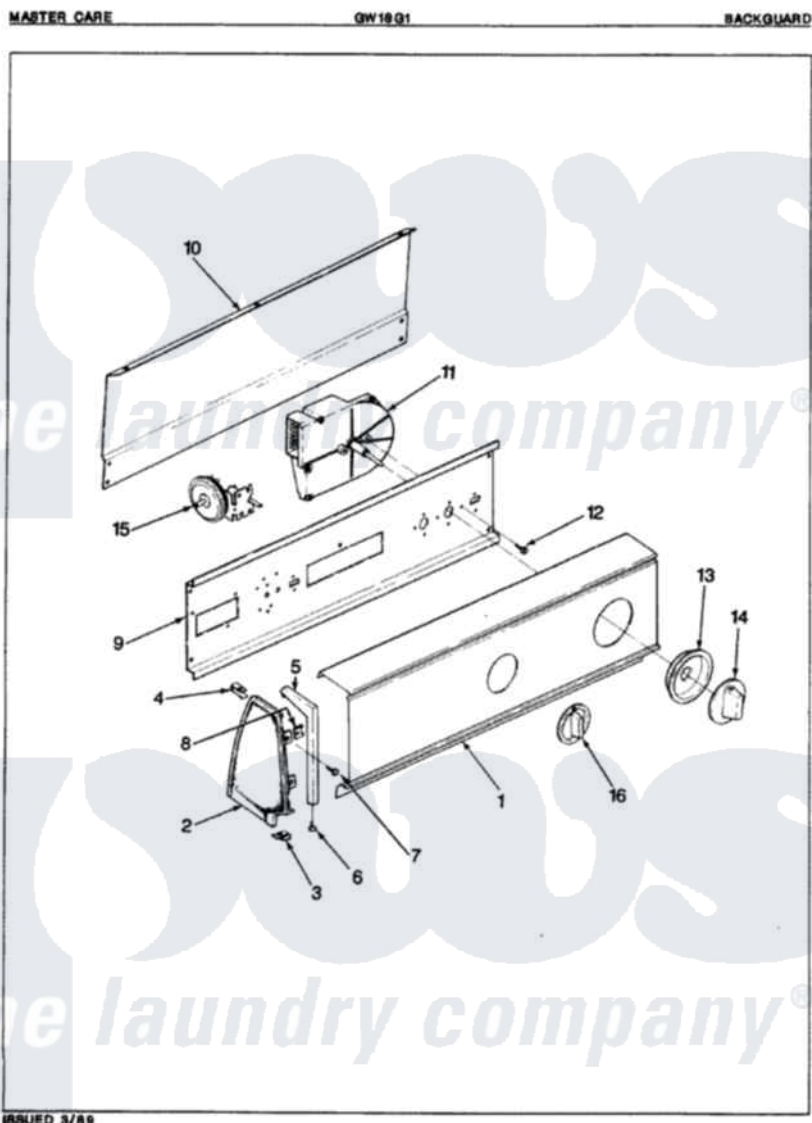

# Maytag GW18G1HW 02 - CONTROL PANEL

ISSUED 3/89

Maytag [Residential Maytag GW18G1HW Washer Parts](#) Parts Diagram 02 - CONTROL PANEL  
 Click on the part number to view part

Item	Original Part Number	Replaced By	Status	Part Description
1	35-1072		Not Available	CONTROL PANEL
2	<a href="#">53-0265</a>			LH Endcap
"	<a href="#">53-0264</a>			RH Endcap
3	<a href="#">25-7851</a>			Speedclip, End Cap To Top
"	25-7649	<a href="#">910187</a>		Screw
"	25-7697	<a href="#">25-2219</a>		Screw
"	<a href="#">25-7702</a>			Speedclip, End Cap To Control Panel
"	34-9487		Not Available	PLATE, REINFORCEMENT
4	25-7435	<a href="#">33002917</a>		Screw, No.10-16
"	<a href="#">25-7852</a>			Speedclip, Rr Shld To End Cap
5	53-0279		Not Available	TRIM, END CAP (RT)
"	53-0280		Not Available	TRIM, END CAP (LT)
6	<a href="#">25-7760</a>			Screw
7	<a href="#">25-7702</a>			Speedclip, End Cap To Control Panel

8	25-3092	<a href="#">90767</a>	Screw, 8A X 3/8 HeX Washer Head Tapping
9	53-0365	<a href="#">53-1676</a>	Shield, Control
10	25-3092	<a href="#">90767</a>	Screw, 8A X 3/8 HeX Washer Head Tapping
"	<a href="#">25-3457</a>		Screw, Sems
"	25-7853	<a href="#">25-7933</a>	Ring, Retaining
"	53-0268	<a href="#">21001460</a>	Shield, Rear
11	35-0484	Not Available	TIMER
"	<a href="#">35-0115</a>		Timer Motor 1 RPM
12	25-0088	<a href="#">489483</a>	Screw 10-32 X 1/2
13	35-0679	<a href="#">12500057</a>	Knob Ski
14	35-0496	<a href="#">12500057</a>	Knob Ski
15	25-3092	<a href="#">90767</a>	Screw, 8A X 3/8 HeX Washer Head Tapping
"	35-0781	Not Available	PRESSURE SWITCH
16	W10124350	Not Available	NOT REQUIRED PART OR SEE NOTE SELECTOR KNOB