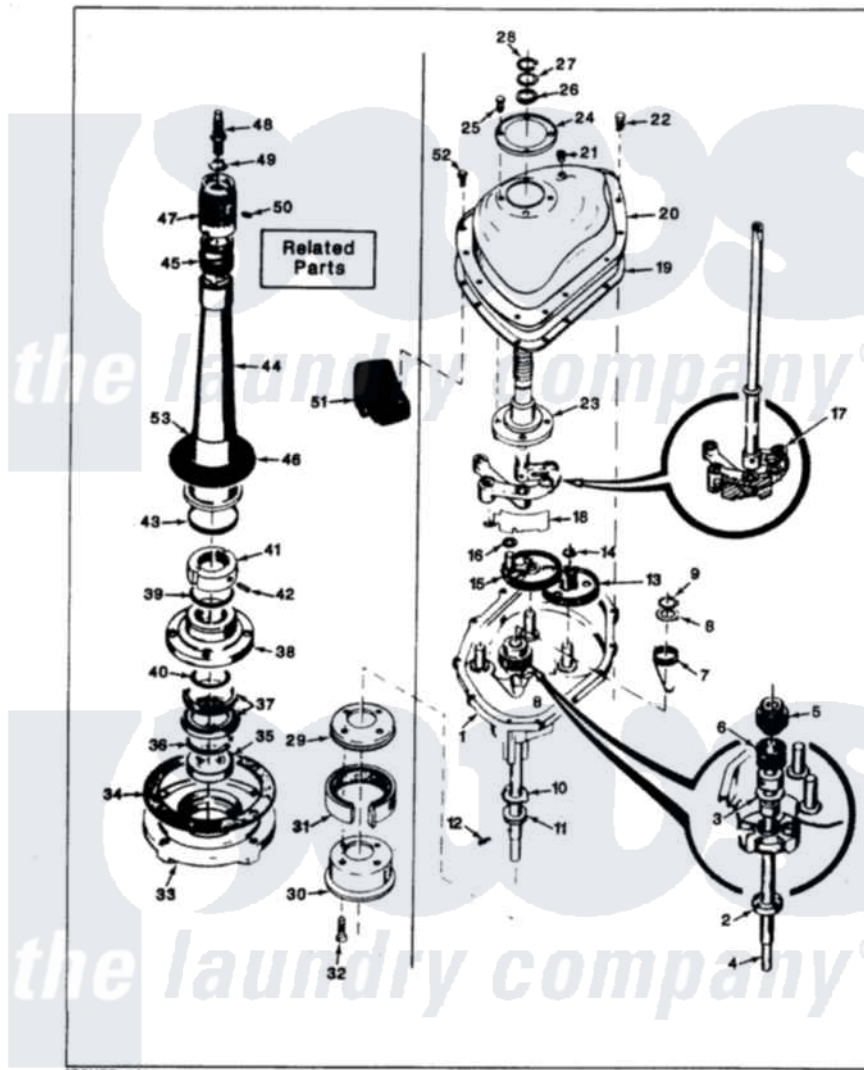

Maytag GW18G1HW 03 - TRANSMISSION

MASTER CARE GW18G1 TRANSMISSION

Maytag Residential Maytag GW18G1HW Washer Parts Parts Diagram 03 - TRANSMISSION
 Click on the part number to view part

Item	Original Part Number	Replaced By	Status	Part Description
1	33-9986		Not Available	TRANSM HOUSING
2	33-9208		Not Available	SEAL
3	25-7274		Not Available	WASHER, STEEL
"	33-9023N		Not Available	CLUTCH ASM
4	33-9022		Not Available	DRIVE SHAFT
5	33-6115		Not Available	DRIVE PINION
6	33-3195		Not Available	SPRING
7	33-6114	33-6463		Spring
8	25-7415		Not Available	WASHER, FLAT
9	25-7847			Ring, Retaining
10	33-9217		Not Available	THRUST WASHER
11	33-4944			Bearing
12	25-6120		Not Available	PIN
13	35-0547			Cluster Gear
14	25-7853	25-7933		Ring, Retaining
15	33-5910		Not Available	GEAR CRANK