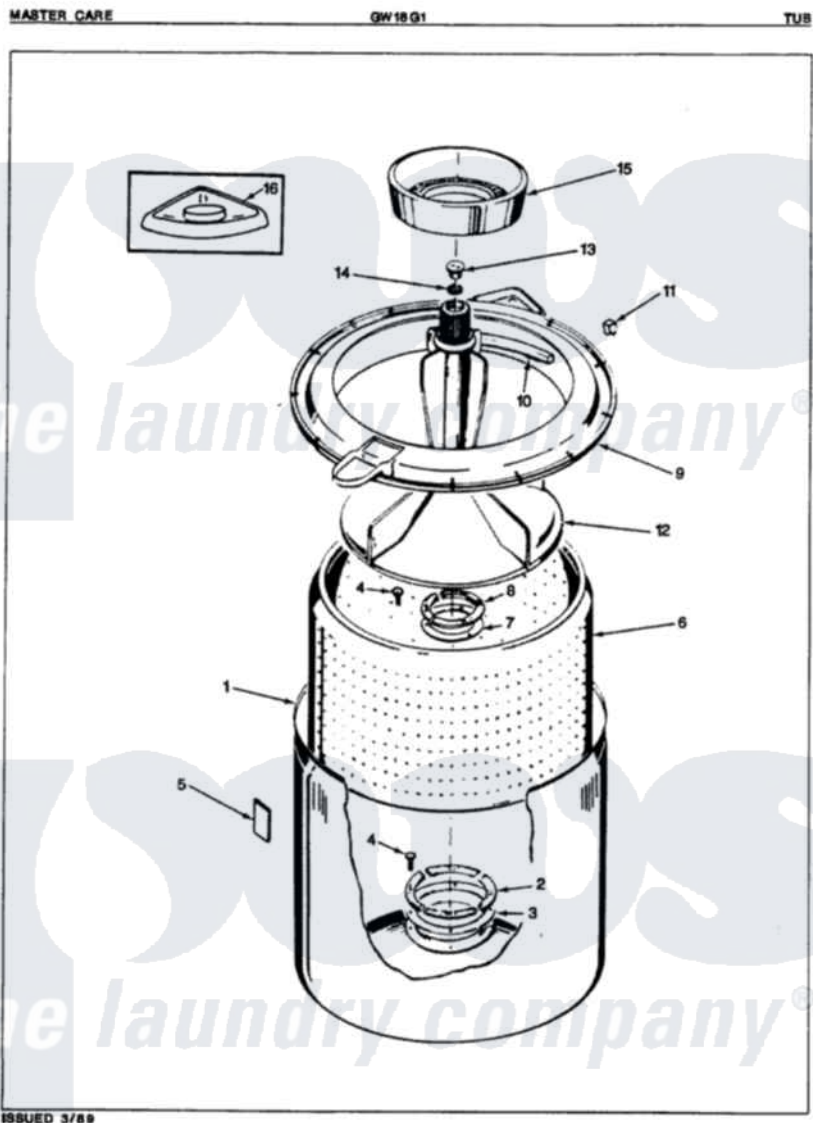

# Maytag GW18G1HW 04 - TUB

Maytag [Residential Maytag GW18G1HW Washer Parts](#) Parts Diagram 04 - TUB  
 Click on the part number to view part

Item	Original Part Number	Replaced By	Status	Part Description
1	33-9392		Not Available	TUB ASSEMBLY
2	33-8800	<a href="#">33-8800K</a>		Plate
3	<a href="#">33-6905</a>			Gasket
4	25-7783	<a href="#">4356852</a>		Screw
5	<a href="#">35-0538</a>			Pad
6	35-0003		Not Available	BASKET ASM
7	<a href="#">33-6902</a>			Gasket
8	33-8799		Not Available	REINF PLATE
9	35-0537	<a href="#">35-0993</a>		Tub Top
10	<a href="#">33-3055</a>			Gasket
11	<a href="#">25-7748</a>			Clip
12	35-0049		Not Available	AGITATOR
13	<a href="#">33-6241</a>			Cap
14	<a href="#">25-7330</a>			Rubber Washer
15	33-9888		Not Available	LINT FILTER
16	33-8304		Not Available	MANUAL, USE & CARE