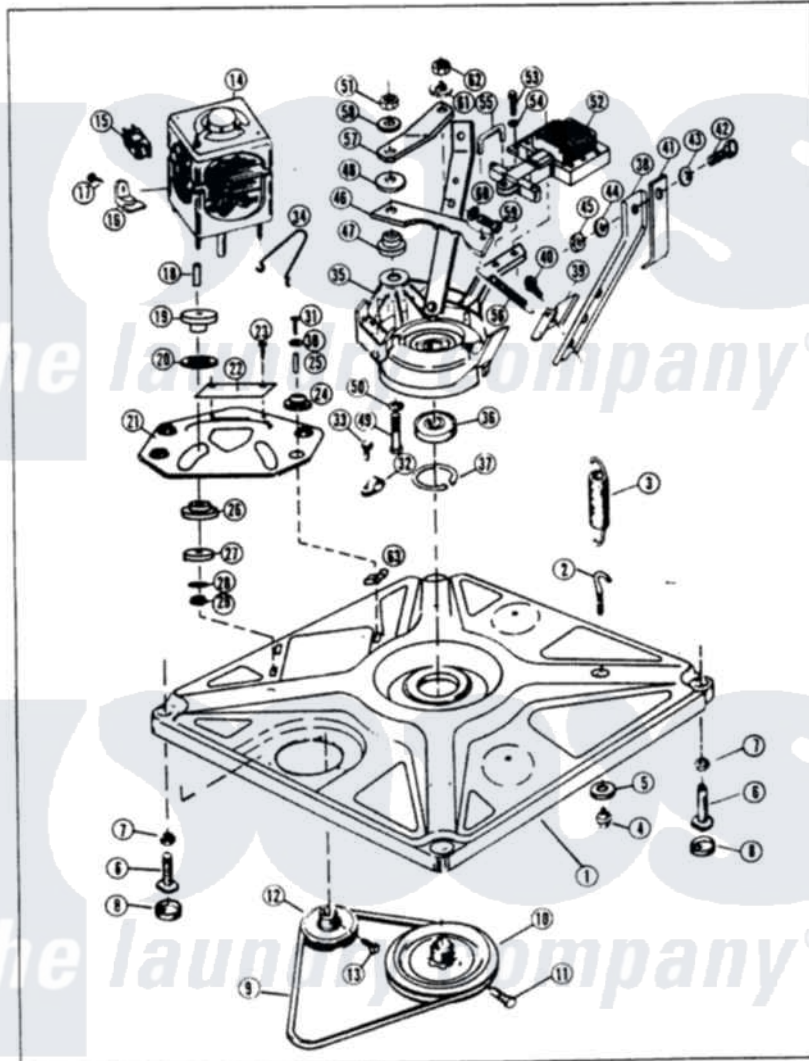

Maytag GW20F6A 01 - BASE & DRIVE (REV. A-D)

MASTER CARE GW20F6 BASE & DRIVE

Issued 1/86

N-27-4

Maytag [Residential Maytag GW20F6A Washer Parts](#) Parts Diagram 01 - BASE & DRIVE (REV. A-D)
 Click on the part number to view part

Item	Original Part Number	Replaced By	Status	Part Description
1	35-0058			Base Assembly
2	25-7365			Eye Bolt
3	33-9553		Not Available	SPRING
4	25-7362			Anchor Nut
5	W10124350		Not Available	NOT REQUIRED PART OR SEE NOTE WASHER (PURCHASED LOCALLY)
6	34-0061	35-0771		Leveling Leg
"	33-0679	35-0771		Leveling Leg
7	25-7032	25-7915		Hex Nut
8	34-0062	25001119		Foot And Pad Assembly
9	35-0465		Not Available	DRIVE BELT
10	33-9374		Not Available	DRIVE PULLEY
11	25-7361		Not Available	SET SCREW
12	33-9952		Not Available	MOTOR PULLEY
13	25-7117			Set Screw
14	LA-1010			Motor Kit

59	25-7275	Not Available	SCREW
60	25-7413	Not Available	FLAT WASHER
61	25-7089	Not Available	LOCKWASHER
62	25-7798	Not Available	HEX NUT
63	25-7838	25-7845	Speednut, Motor