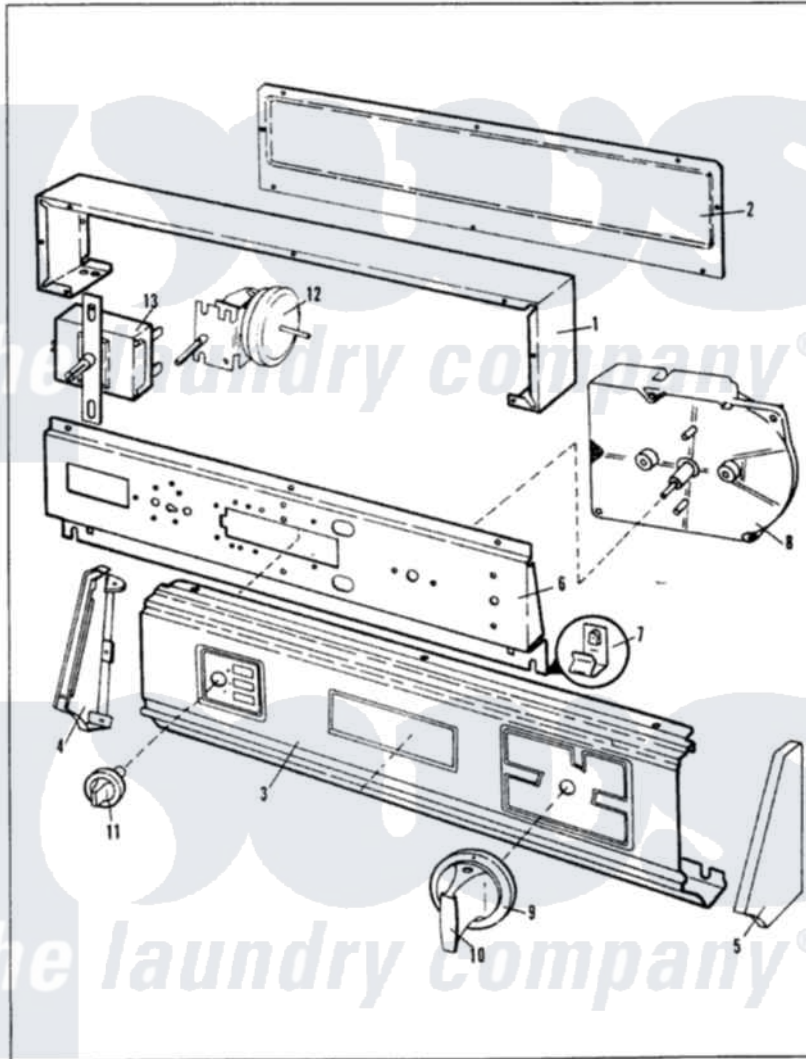

# Maytag GW20F6A 02 - CONTROL PANEL (REV. A-D)

MASTER CARE

GW20F6

BACKLARD

Issued 1/86

N-27-16

Maytag Residential Maytag GW20F6A Washer Parts Parts Diagram 02 - CONTROL PANEL (REV. A-D)  
 Click on the part number to view part

"	<a href="#">33-6766</a>		RH End Cap
6	25-3092	<a href="#">90767</a>	Screw, 8A X 3/8 HeX Washer Head Tapping
"	53-0243	Not Available	CONTROL SHIELD
7	25-3092	<a href="#">90767</a>	Screw, 8A X 3/8 HeX Washer Head Tapping
"	W10124350	Not Available	NOT REQUIRED PART OR SEE NOTE WASHER (PURCHASED LOCALLY)
"	25-7461	Not Available	CLIP
8	<a href="#">33-9803</a>		Timer
"	<a href="#">35-0117</a>		Timer Motor 1/2rpm
"	W10124350	Not Available	NOT REQUIRED PART OR SEE NOTE SCREW-PURCHASED LOCALLY
9	35-0467	<a href="#">12500057</a>	Knob Ski
10	<a href="#">25-6044</a>		Set Screw
"	<a href="#">33-7508</a>		Timer Knob
"	35-0494	<a href="#">12500057</a>	Knob Ski
11	35-0322	Not Available	SELECTOR KNOB
12	25-3092	<a href="#">90767</a>	Screw, 8A X 3/8 HeX Washer Head Tapping
"	35-0112	<a href="#">35-0782</a>	Pressure Switch
13	35-0341	Not Available	NAMEPLATE
"	35-0470	Not Available	NAMEPLATE
"	35-0514	Not Available	NAMEPLATE
"	35-0447	Not Available	NAMEPLATE
"	25-3092	<a href="#">90767</a>	Screw, 8A X 3/8 HeX Washer Head Tapping
"	35-0114	Not Available	TEMP SWITCH
"	35-0339	Not Available	NAMEPLATE
"	35-0340	Not Available	NAMEPLATE
"	35-0515	Not Available	NAMEPLATE
"	35-0513	Not Available	NAMEPLATE