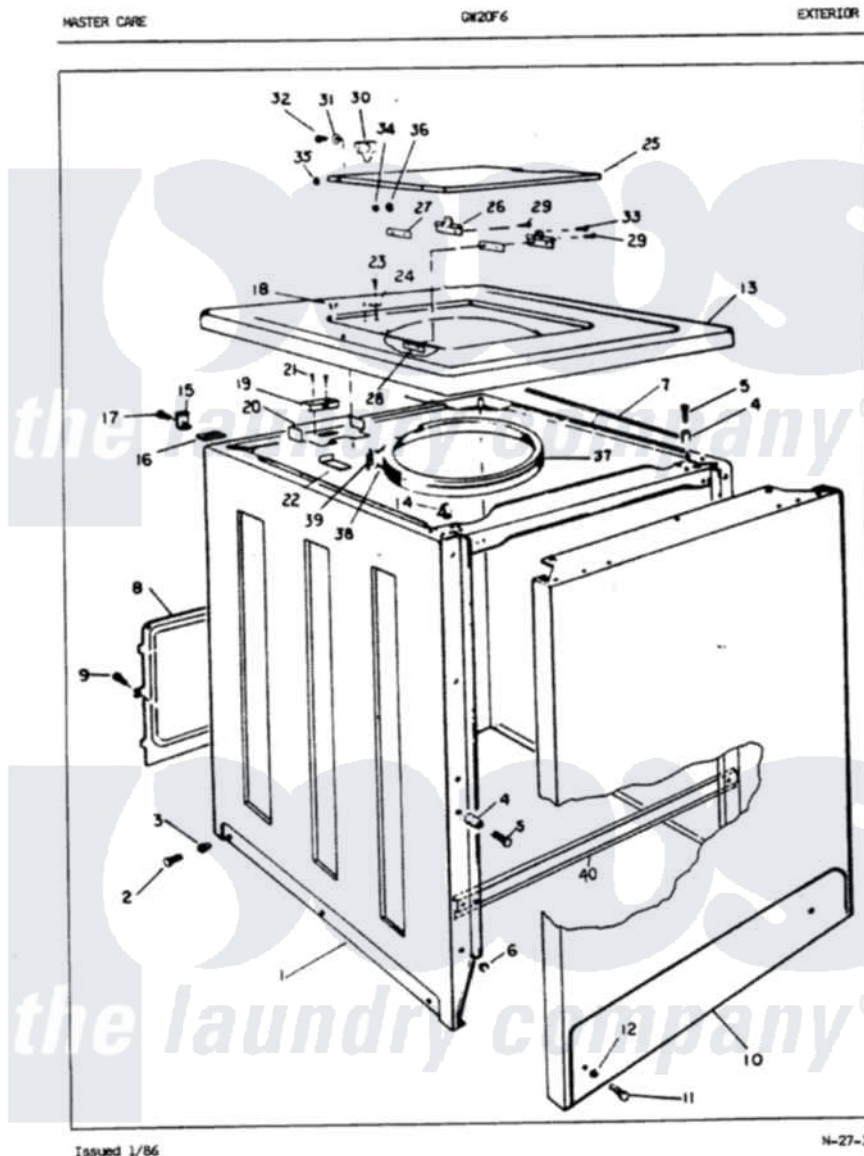

# Maytag GW20F6A 03 - EXTERIOR (REV. A-D)

Maytag Residential Maytag GW20F6A Washer Parts Parts Diagram 03 - EXTERIOR (REV. A-D)  
 Click on the part number to view part

Item	Original Part Number	Replaced By	Status	Part Description
1	35-0061-24		Not Available	CABINET BODY
2	25-7001	<a href="#">308685</a>		Side Trim )
3	W10124350		Not Available	NOT REQUIRED PART OR SEE NOTE WASHER (PURCHASED LOCALLY)
"	25-7458	<a href="#">308685</a>		Side Trim )
"	33-2088		Not Available	SLEEVE
4	<a href="#">34-9701</a>			Guide, Cabinet
5	<a href="#">25-6109</a>			Screw
6	<a href="#">33-2653</a>			Bumper, Cabinet
7	33-9948		Not Available	CUSHION STRIP
8	33-8687		Not Available	REAR SHIELD
9	W10124350		Not Available	NOT REQUIRED PART OR SEE NOTE SCREW-PURCHASED LOCALLY
10	35-0056-24		Not Available	FRONT PANEL
11	25-7001	<a href="#">308685</a>		Side Trim )
				NOT REQUIRED PART OR