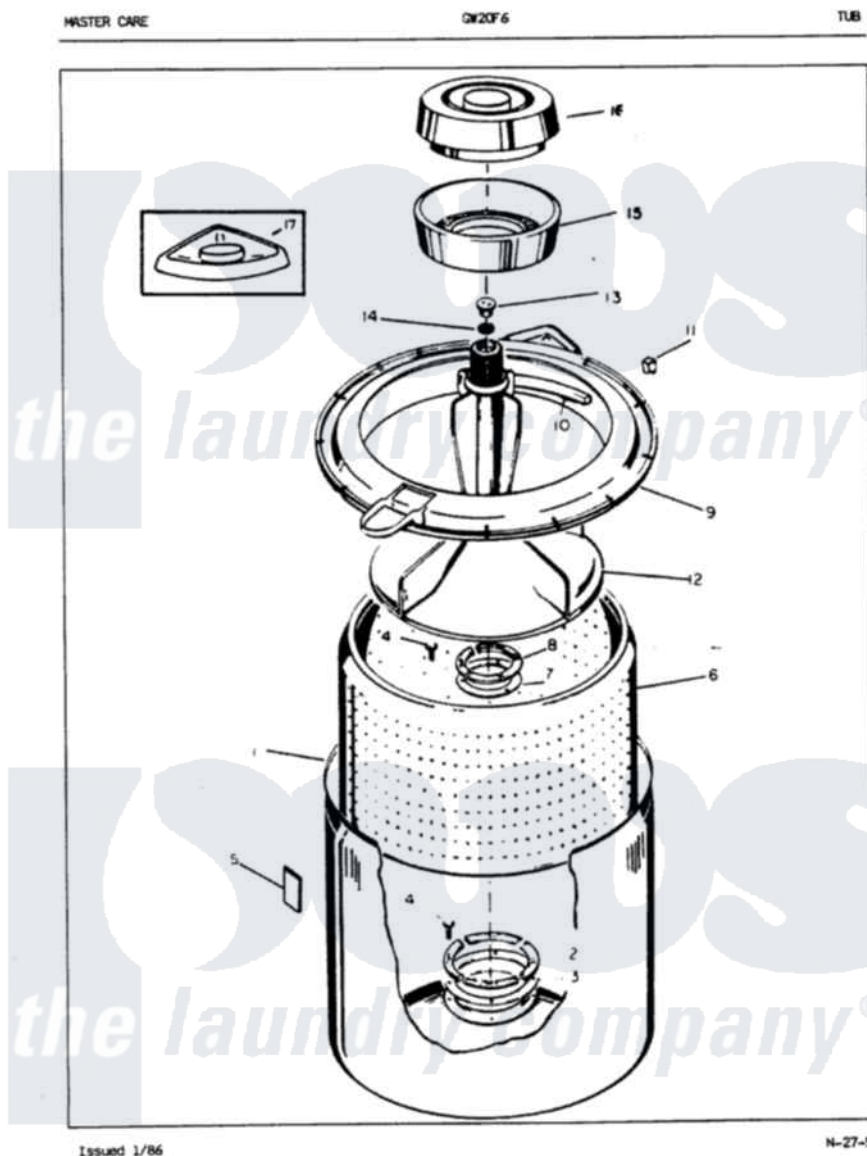

Maytag GW20F6A 05 - TUB (REV. A-D)

Maytag [Residential Maytag GW20F6A Washer Parts](#) Parts Diagram 05 - TUB (REV. A-D)
 Click on the part number to view part

Item	Original Part Number	Replaced By	Status	Part Description
1	33-9392		Not Available	TUB ASSEMBLY
2	33-8800	33-8800K		Plate
3	33-6905			Gasket
4	25-7783	4356852		Screw
5	33-3232	35-0538		Pad
6	35-0004		Not Available	BASKET ASM
"	33-9566	33-9500N		Basket Kit
7	33-6902			Gasket
"	33-8959			Gasket
8	33-8799		Not Available	REINF PLATE
9	35-0537	35-0993		Tub Top
10	33-3055			Gasket
11	25-7748			Clip
12	35-0049		Not Available	AGITATOR
13	33-6241			Cap
14	25-7330			Rubber Washer