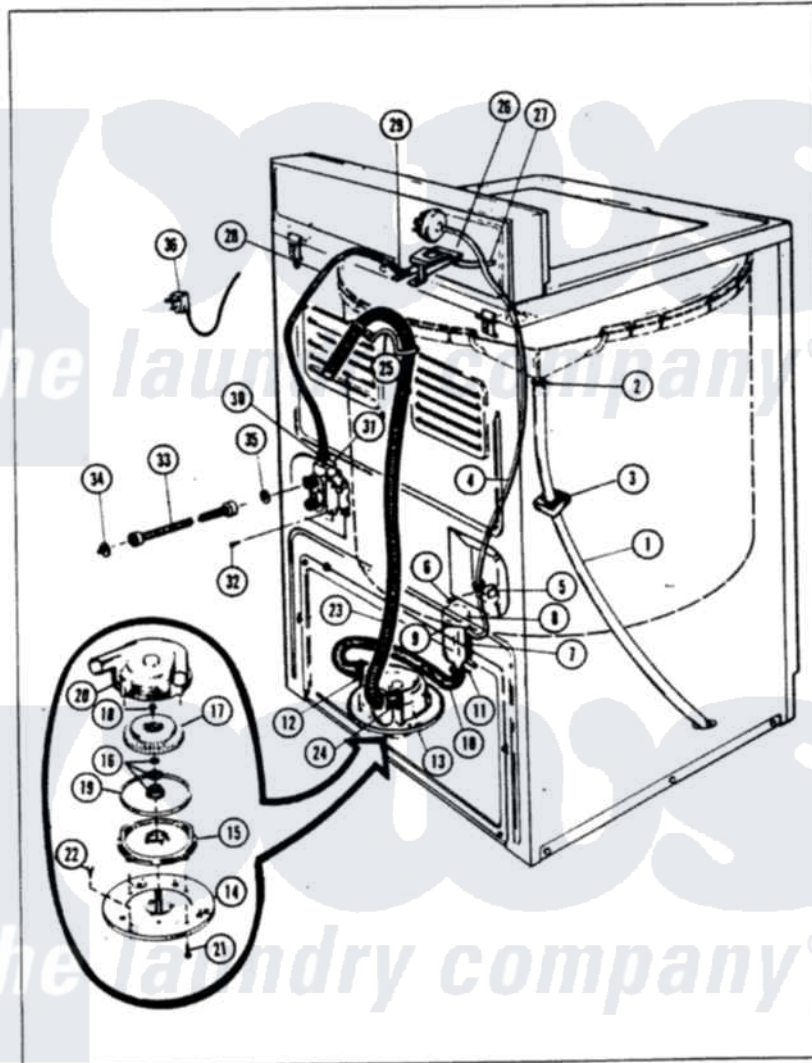

Maytag GW20F6A 06 - WATER CARRYING (REV. A-D)

MASTER CASE

GW20F6

WATER CARRYING

Issued 1/86

N-27-11

Maytag [Residential Maytag GW20F6A Washer Parts](#) Parts Diagram 06 - WATER CARRYING (REV. A-D)
 Click on the part number to view part

Item	Original Part Number	Replaced By	Status	Part Description
1	35-0059		Not Available	OVERFLOW HOSE
2	W10124350		Not Available	NOT REQUIRED PART OR SEE NOTE CLAMP (PURCHASED LOCALLY)
3	33-1389		Not Available	INSULATION
4	25-7796	596669		Clamp, Manifold
"	33-4090		Not Available	HOSE
5	33-6099			Clamp
6	W10124350		Not Available	NOT REQUIRED PART OR SEE NOTE SCREW-PURCHASED LOCALLY
7	33-7314			Sump Assembly
8	33-3633		Not Available	HOSE
9	25-7003			Clamp
10	33-6091			Hose
11	W10124350		Not Available	NOT REQUIRED PART OR SEE NOTE CLAMP (PURCHASED LOCALLY)
				NOT REQUIRED PART OR

12	W10124350		Not Available	SEE NOTE CLAMP (PURCHASED LOCALLY)
13	35-0008	35-6467		Pump Assem
14	33-6035		Not Available	PLATE & PULLEY ASSY.
15	33-6029	35-6467		Pump Assem
16	33-6360		Not Available	SEAL ASM
17	35-0010			Impeller
18	25-7418	33001178		Back, Tumbler
19	33-6032			Gasket
20	35-0009			Pump Housing
21	25-7405	3196164		Screw
22	25-7419		Not Available	SCREW
23	33-9535	211704		Hose, Drain
24	33-9536			Hose Adapter
25	25-7797	285655		Clamp, Hose
"	33-9537	22003814		Retainer, Drain Hose
26	33-8057		Not Available	PLASTIC NUT
"	25-7086	Y0308025		Washer, Stainless Steel
"	33-9830		Not Available	INLET FLUME
"	25-7455	99002757		Screw
27	33-6038		Not Available	FLUME EXT
28	35-0541		Not Available	WATR INLET HOSE
29	25-7867	596669		Clamp, Manifold
30	25-7866	489503		Clamp
31	33-7058		Not Available	SUB 36-1456
"	35-0085	35-2374N		Valve, Water
32	25-7101	3351614		Screw, Gearcase Cover Mounting
33	33-7891	89503		Hose-Inlet
34	33-7313	33-4264N		Strainer And Washer Kit
35	25-7048			Washer
36	33-3939		Not Available	SERVICE CORD