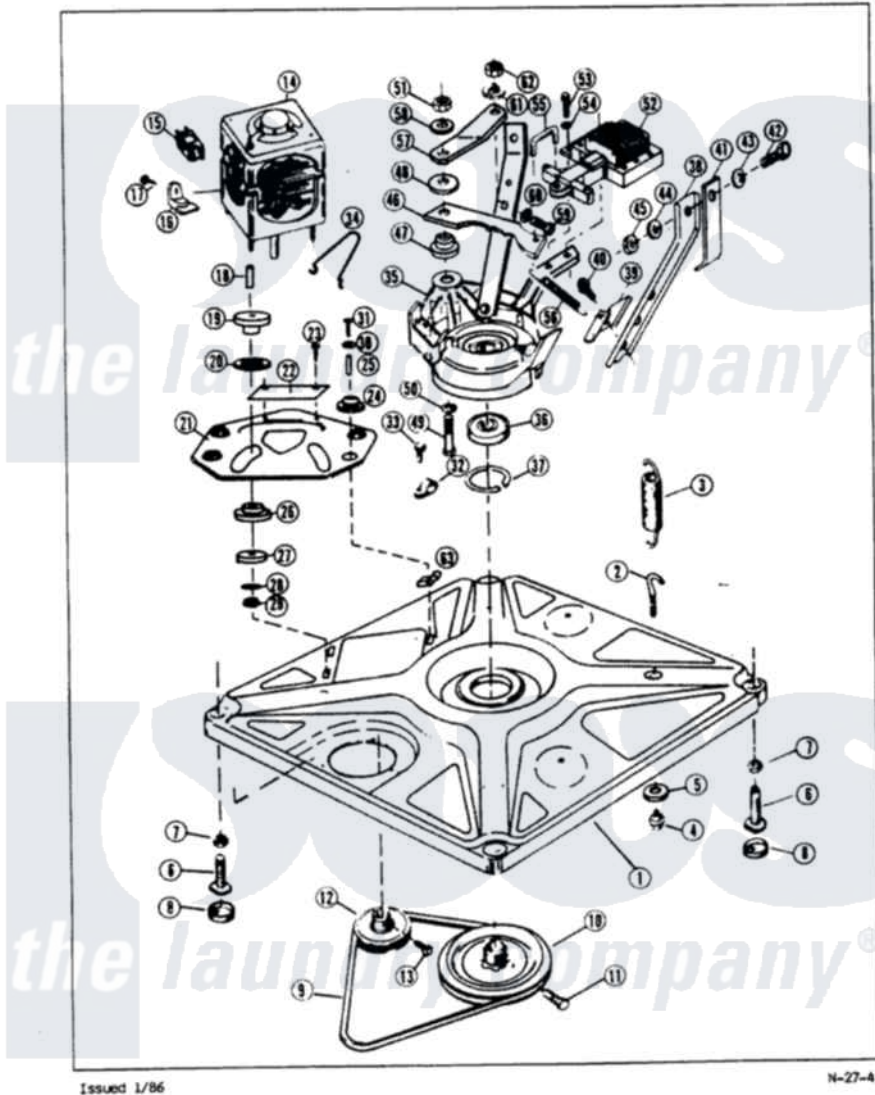

Maytag GW20F6W 01 - BASE & DRIVE (REV. A-D)

MASTER CARE GW20F6 BASE & DRIVE

Issued 1/86

N-27-4

Maytag [Residential Maytag GW20F6W Washer Parts](#) Parts Diagram 01 - BASE & DRIVE (REV. A-D)
 Click on the part number to view part

Item	Original Part Number	Replaced By	Status	Part Description
1	35-0058			Base Assembly
2	25-7365			Eye Bolt
3	33-9553		Not Available	SPRING
4	25-7362			Anchor Nut
5	W10124350		Not Available	NOT REQUIRED PART OR SEE NOTE WASHER (PURCHASED LOCALLY)
6	34-0061	35-0771		Leveling Leg
"	33-0679	35-0771		Leveling Leg
7	25-7032	25-7915		Hex Nut
8	34-0062	25001119		Foot And Pad Assembly
9	35-0465		Not Available	DRIVE BELT
10	33-9374		Not Available	DRIVE PULLEY
11	25-7361		Not Available	SET SCREW
12	33-9952		Not Available	MOTOR PULLEY
13	25-7117			Set Screw
14	LA-1010			Motor Kit

59	25-7275	Not Available	SCREW
60	25-7413	Not Available	FLAT WASHER
61	25-7089	Not Available	LOCKWASHER
62	25-7798	Not Available	HEX NUT
63	25-7838	25-7845	Speednut, Motor