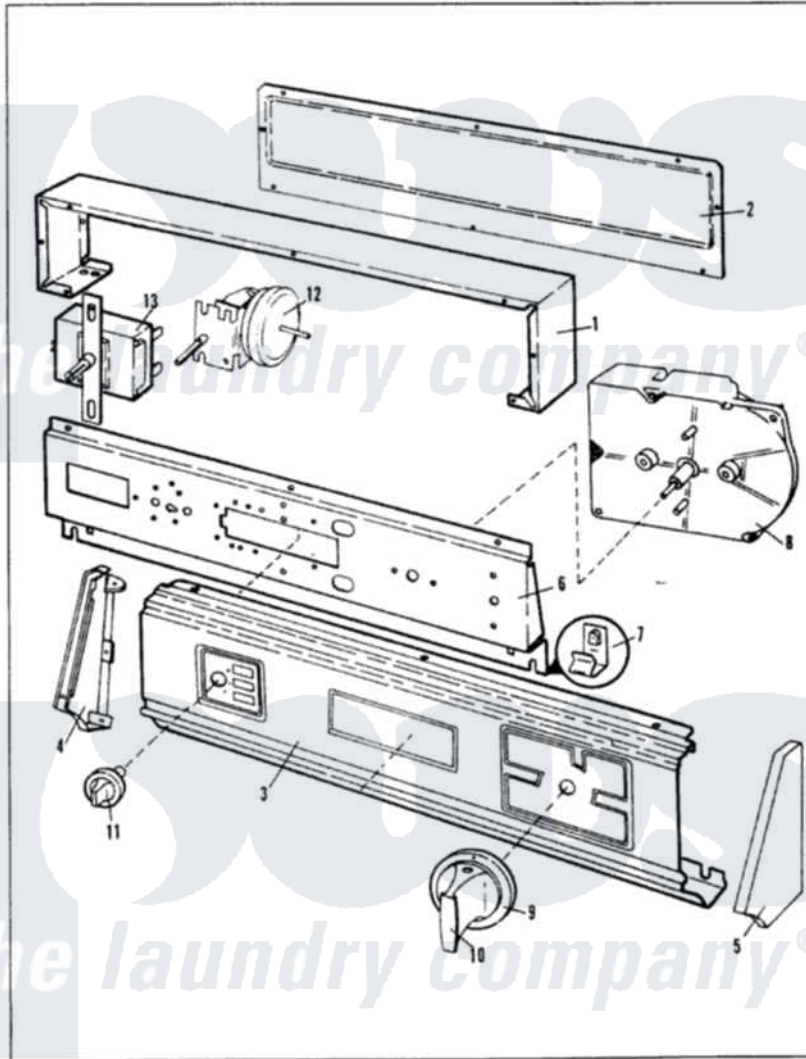

Maytag GW20F6W 02 - CONTROL PANEL (REV. A-D)

MASTER CARE

GW20F6

BACKLARD

Issued 1/86

N-27-16

Maytag [Residential Maytag GW20F6W Washer Parts](#) Parts Diagram 02 - CONTROL PANEL (REV. A-D)
 Click on the part number to view part

Item	Original Part Number	Replaced By	Status	Part Description
1	33-9668		Not Available	WRAPPER
"	W10124350		Not Available	NOT REQUIRED PART OR SEE NOTE SCREW-PURCHASED LOCALLY
2	W10124350		Not Available	NOT REQUIRED PART OR SEE NOTE SCREW-PURCHASED LOCALLY
"	25-7435	33002917		Screw, No.10-16
"	33-3704		Not Available	PANEL/LENS ASM
"	33-4062		Not Available	REINFORCE PLATE
"	33-8909		Not Available	SHIELD
"	34-9487		Not Available	PLATE, REINFORCEMENT
3	W10124350		Not Available	NOT REQUIRED PART OR SEE NOTE LOCKWASHER (PURCHASED LOCALLY)
"	35-0332		Not Available	CONTROL PANEL
"	25-7760			Screw
4	33-6765			LH End Cap
5	25-7496	25-7760		Screw

"	33-6766		RH End Cap
6	25-3092	90767	Screw, 8A X 3/8 HeX Washer Head Tapping
"	53-0243	Not Available	CONTROL SHIELD
7	25-3092	90767	Screw, 8A X 3/8 HeX Washer Head Tapping
"	W10124350	Not Available	NOT REQUIRED PART OR SEE NOTE WASHER (PURCHASED LOCALLY)
"	25-7461	Not Available	CLIP
8	33-9803		Timer
"	35-0117		Timer Motor 1/2rpm
"	W10124350	Not Available	NOT REQUIRED PART OR SEE NOTE SCREW-PURCHASED LOCALLY
9	35-0467	12500057	Knob Ski
10	25-6044		Set Screw
"	33-7508		Timer Knob
"	35-0494	12500057	Knob Ski
11	35-0322	Not Available	SELECTOR KNOB
12	25-3092	90767	Screw, 8A X 3/8 HeX Washer Head Tapping
"	35-0112	35-0782	Pressure Switch
13	35-0341	Not Available	NAMEPLATE
"	35-0470	Not Available	NAMEPLATE
"	35-0514	Not Available	NAMEPLATE
"	35-0447	Not Available	NAMEPLATE
"	25-3092	90767	Screw, 8A X 3/8 HeX Washer Head Tapping
"	35-0114	Not Available	TEMP SWITCH
"	35-0339	Not Available	NAMEPLATE
"	35-0340	Not Available	NAMEPLATE
"	35-0515	Not Available	NAMEPLATE
"	35-0513	Not Available	NAMEPLATE