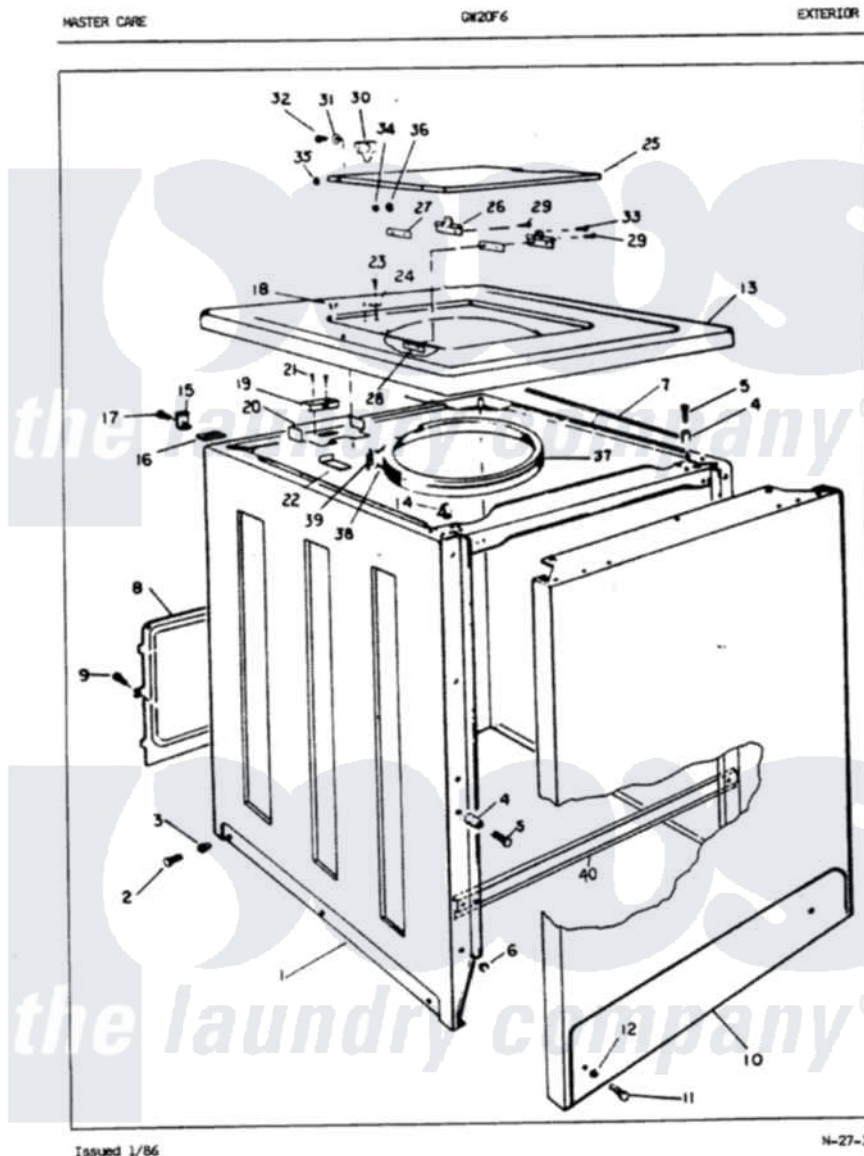

Maytag GW20F6W 03 - EXTERIOR (REV. A-D)

Maytag Residential Maytag GW20F6W Washer Parts Parts Diagram 03 - EXTERIOR (REV. A-D)
 Click on the part number to view part

Item	Original Part Number	Replaced By	Status	Part Description
1	35-0061		Not Available	CABINET BODY
2	25-7001	308685		Side Trim)
3	W10124350		Not Available	NOT REQUIRED PART OR SEE NOTE WASHER (PURCHASED LOCALLY)
"	25-7458	308685		Side Trim)
"	33-2088		Not Available	SLEEVE
4	34-9701			Guide, Cabinet
5	25-6109			Screw
6	33-2653			Bumper, Cabinet
7	33-9948		Not Available	CUSHION STRIP
8	33-8687		Not Available	REAR SHIELD
9	W10124350		Not Available	NOT REQUIRED PART OR SEE NOTE SCREW-PURCHASED LOCALLY
10	35-0056		Not Available	FRONT PANEL
11	25-7001	308685		Side Trim)
				NOT REQUIRED PART OR

12	W10124350		Not Available	SEE NOTE WASHER (PURCHASED LOCALLY)
13	35-0065		Not Available	TOP PANEL
14	25-7285			Clip
15	33-7450	35-2846		Hinge, Cabinet Top
16	33-0930			Pad, Top Hinge
17	25-7732	681414		Screw, 10AB X 1/2
18	33-2653			Bumper, Cabinet
19	33-9064	12001187		Kit, Lid Switch Assembly
20	33-8289	12001187		Kit, Lid Switch Assembly
21	W10124350		Not Available	NOT REQUIRED PART OR SEE NOTE SCREW- PURCHASED LOCALLY
22	33-8828	12001187		Kit, Lid Switch Assembly
23	25-7436			Nylite Washer
24	25-7436			Nylite Washer
25	33-7929	35-2103		Clother Door
26	33-6956			Hinge
27	33-6957			Hinge Pad
28	33-8058		Not Available	SPEEDNUT
29	25-7455	99002757		Screw
30	43-0057			Actuator, Door Switch
31	25-7436			Nylite Washer
32	25-7438			Screw
33	25-7455	99002757		Screw
34	25-7086	Y0308025		Washer, Stainless Steel
35	25-7436			Nylite Washer
36	25-8057		Not Available	PLASTIC NUT
"	35-0581			Bumper, Door
37	33-9399		Not Available	SPLASH GUARD
38	33-6093		Not Available	RETAINING RING
39	33-0767			Spring
40	25-7883			Screw
"	35-0663		Not Available	CABT BRACE