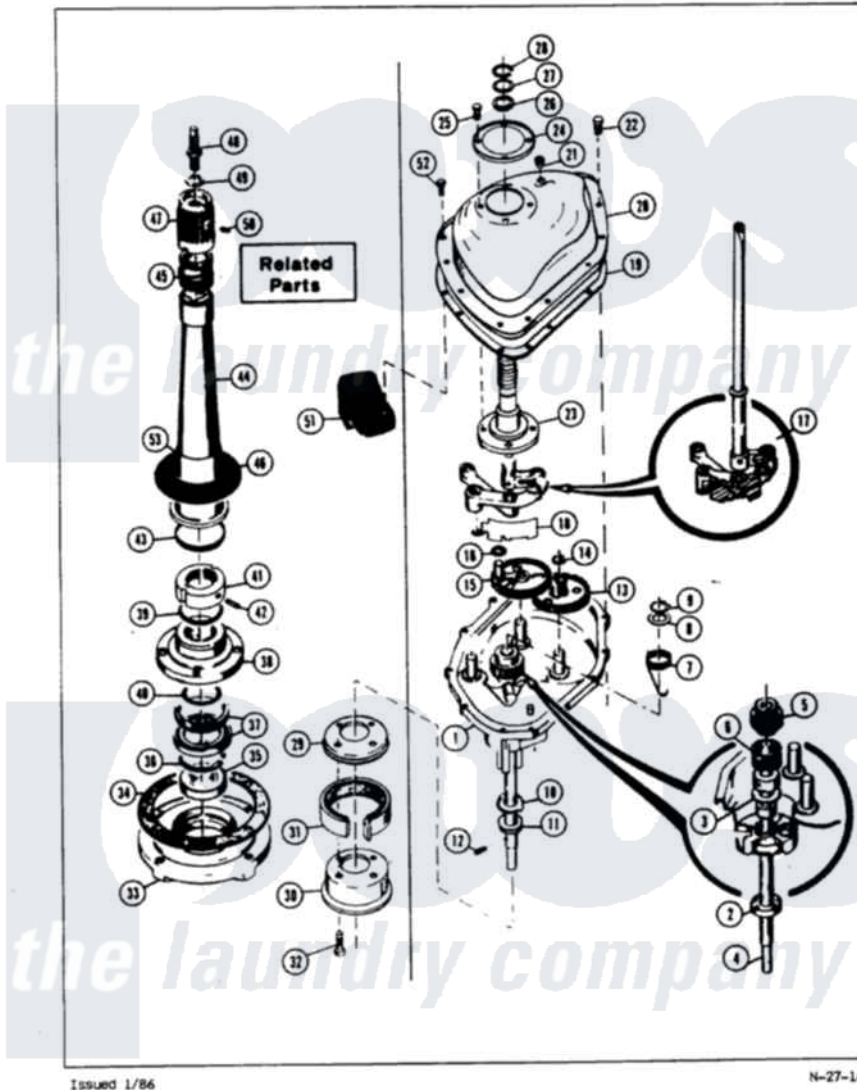

Maytag GW20F6W 04 - TRANSMISSION (REV. A-D)

MASTER CASE GW20F6 TRANSMISSION

Issued 1/86

N-27-14

Maytag Residential Maytag GW20F6W Washer Parts Parts Diagram 04 - TRANSMISSION (REV. A-D)
 Click on the part number to view part

Item	Original Part Number	Replaced By	Status	Part Description
1	35-0630		Not Available	TRANSMISSION
"	33-9986		Not Available	TRANSM HOUSING
2	33-9208		Not Available	SEAL
3	33-9023N		Not Available	CLUTCH ASM
"	25-7274		Not Available	WASHER, STEEL
4	33-9022		Not Available	DRIVE SHAFT
5	33-6115		Not Available	DRIVE PINION
6	33-3195		Not Available	SPRING
7	33-6463			Spring
8	25-7415		Not Available	WASHER, FLAT
9	25-7173		Not Available	25-7708
10	33-9217		Not Available	THRUST WASHER
11	33-4944			Bearing
12	25-6120		Not Available	PIN
13	33-3228	35-0547		Cluster Gear
14	25-7175	25-7933		Ring, Retaining