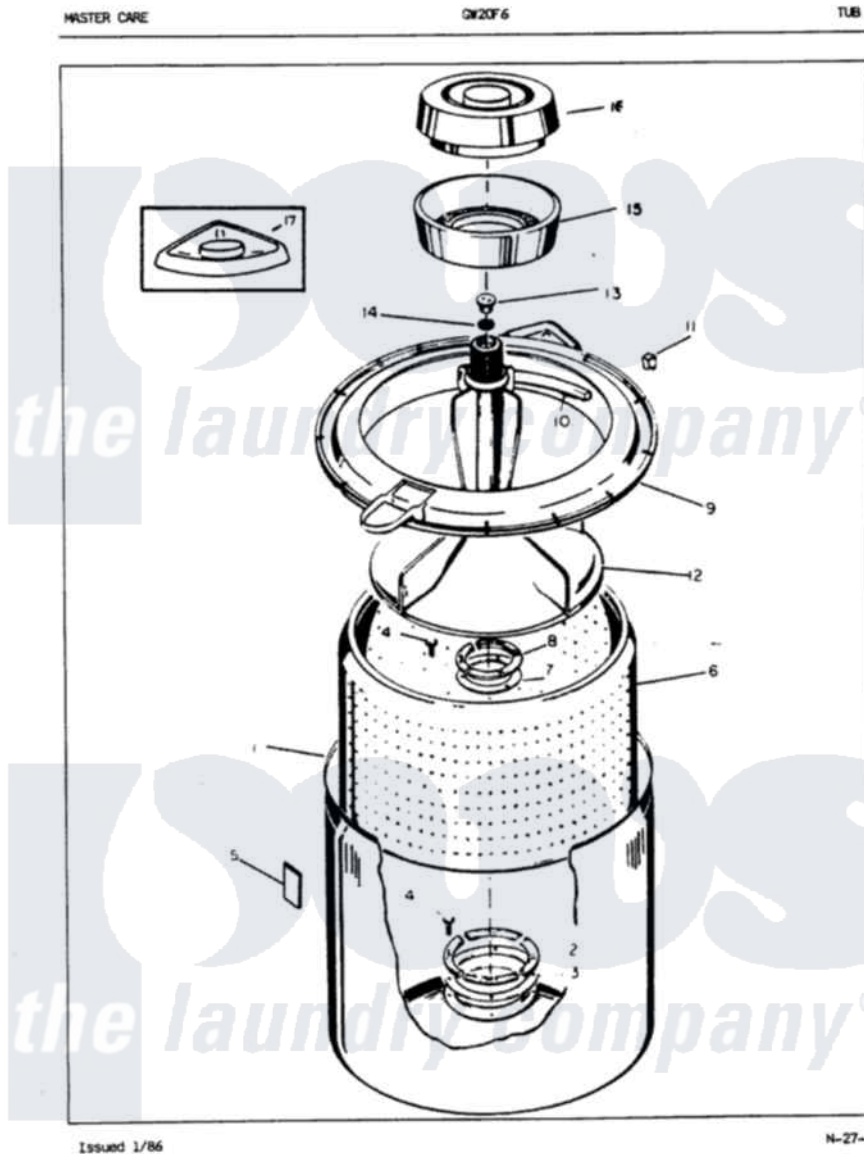

Maytag GW20F6W 05 - TUB (REV. A-D)

Maytag Residential Maytag GW20F6W Washer Parts Parts Diagram 05 - TUB (REV. A-D)
 Click on the part number to view part

Item	Original Part Number	Replaced By	Status	Part Description
1	33-9392		Not Available	TUB ASSEMBLY
2	33-8800	33-8800K		Plate
3	33-6905			Gasket
4	25-7783	4356852		Screw
5	33-3232	35-0538		Pad
6	35-0004		Not Available	BASKET ASM
"	33-9566	33-9500N		Basket Kit
7	33-6902			Gasket
"	33-8959			Gasket
8	33-8799		Not Available	REINF PLATE
9	35-0537	35-0993		Tub Top
10	33-3055			Gasket
11	25-7748			Clip
12	35-0049		Not Available	AGITATOR
13	33-6241			Cap
14	25-7330			Rubber Washer