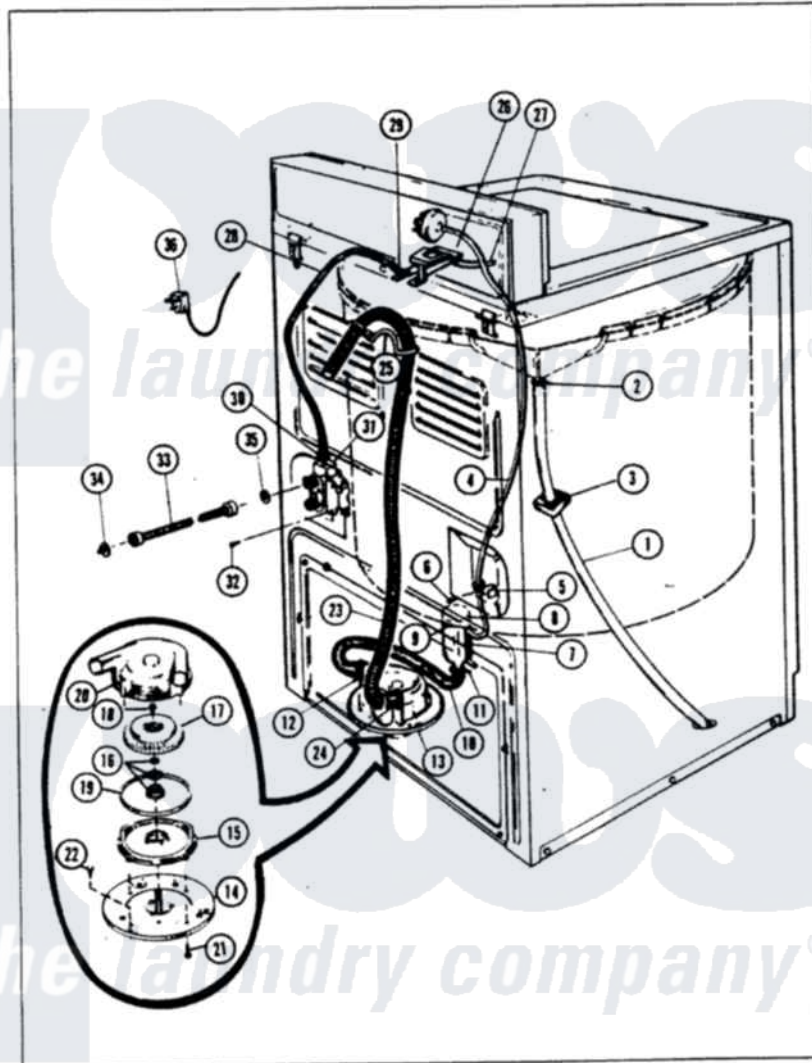

Maytag GW20F6W 06 - WATER CARRYING (REV. A-D)

MASTER CASE

GW20F6

WATER CARRYING

Issued 1/86

N-27-11

Maytag Residential Maytag GW20F6W Washer Parts Parts Diagram 06 - WATER CARRYING (REV. A-D)
 Click on the part number to view part

Item	Original Part Number	Replaced By	Status	Part Description
1	35-0059		Not Available	OVERFLOW HOSE
2	W10124350		Not Available	NOT REQUIRED PART OR SEE NOTE CLAMP (PURCHASED LOCALLY)
3	33-1389		Not Available	INSULATION
4	25-7796	596669		Clamp, Manifold
"	33-4090		Not Available	HOSE
5	33-6099			Clamp
6	W10124350		Not Available	NOT REQUIRED PART OR SEE NOTE SCREW-PURCHASED LOCALLY
7	33-7314			Sump Assembly
8	33-3633		Not Available	HOSE
9	25-7003			Clamp
10	33-6091			Hose
11	W10124350		Not Available	NOT REQUIRED PART OR SEE NOTE CLAMP (PURCHASED LOCALLY)
				NOT REQUIRED PART OR

12	W10124350		Not Available	SEE NOTE CLAMP (PURCHASED LOCALLY)
13	35-0008	35-6467		Pump Assem
14	33-6035		Not Available	PLATE & PULLEY ASSY.
15	33-6029	35-6467		Pump Assem
16	33-6360		Not Available	SEAL ASM
17	35-0010			Impeller
18	25-7418	33001178		Back, Tumbler
19	33-6032			Gasket
20	35-0009			Pump Housing
21	25-7405	3196164		Screw
22	25-7419		Not Available	SCREW
23	33-9535	211704		Hose, Drain
24	33-9536			Hose Adapter
25	25-7797	285655		Clamp, Hose
"	33-9537	22003814		Retainer, Drain Hose
26	33-8057		Not Available	PLASTIC NUT
"	25-7086	Y0308025		Washer, Stainless Steel
"	33-9830		Not Available	INLET FLUME
"	25-7455	99002757		Screw
27	33-6038		Not Available	FLUME EXT
28	35-0541		Not Available	WATR INLET HOSE
29	25-7867	596669		Clamp, Manifold
30	25-7866	489503		Clamp
31	33-7058		Not Available	SUB 36-1456
"	35-0085	35-2374N		Valve, Water
32	25-7101	3351614		Screw, Gearcase Cover Mounting
33	33-7891	89503		Hose-Inlet
34	33-7313	33-4264N		Strainer And Washer Kit
35	25-7048			Washer
36	33-3939		Not Available	SERVICE CORD