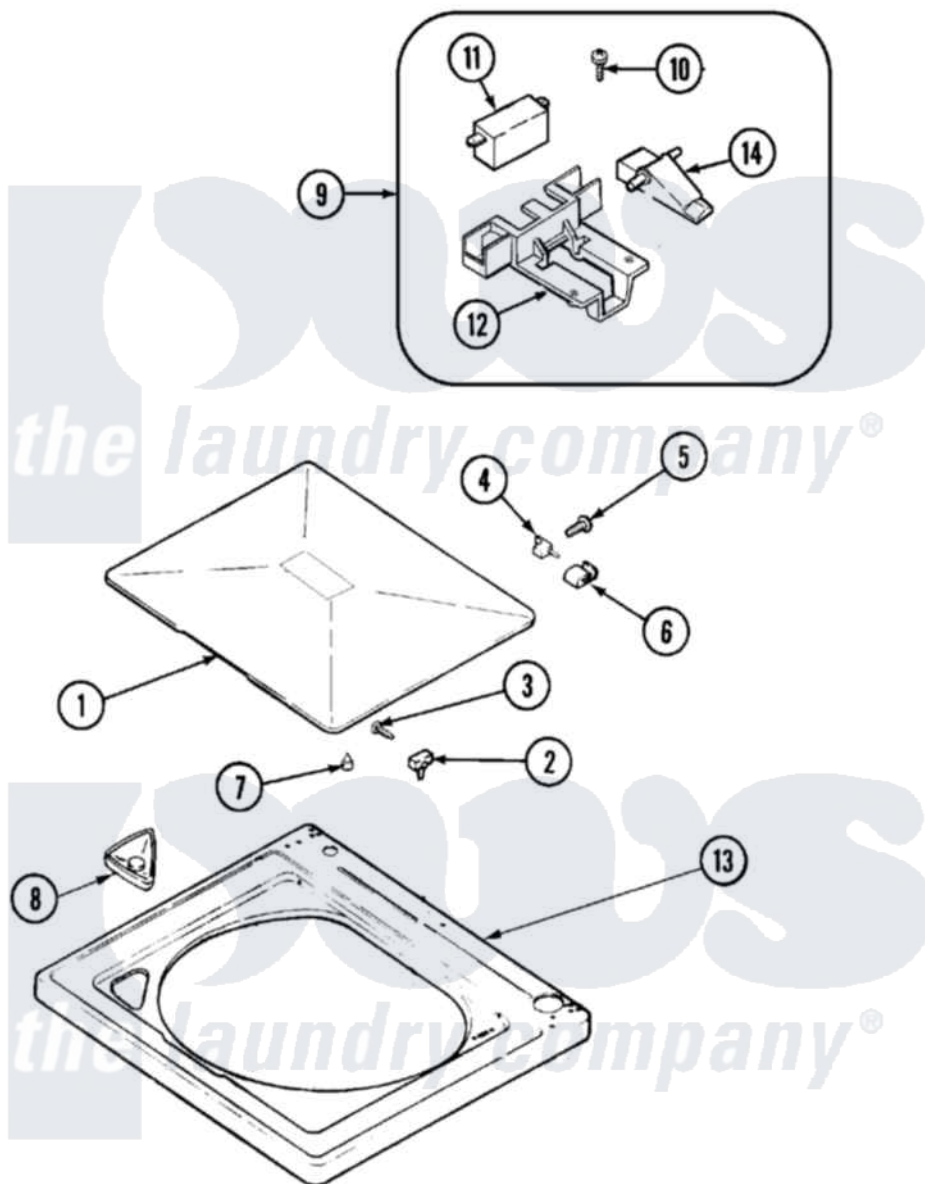

Maytag HAV2357AWW 05 - TOP

Maytag [Residential Maytag HAV2357AWW Washer Parts](#) Parts Diagram 05 - TOP
 Click on the part number to view part

Item	Original Part Number	Replaced By	Status	Part Description
1	35-2026			Lid
2	43-0057			Actuator, Door Switch
3	25-7438			Screw
4	35-2045			Pin, Hinge
5	25-7893			Screw
6	35-2044			Hinge, Lid
7	35-0581			Bumper, Door
8	21001597			Dispenser, Bleach
9	21001137	12001187		Kit, Lid Switch Assembly
10	21001136	3400872		Screw, 8-18 X 3/8
11	21001148	12001187		Kit, Lid Switch Assembly
12	21001135			Housing, Lid Switch
13	21001602			Top, Cabinet
14	21001134			Lever, Lid Switch