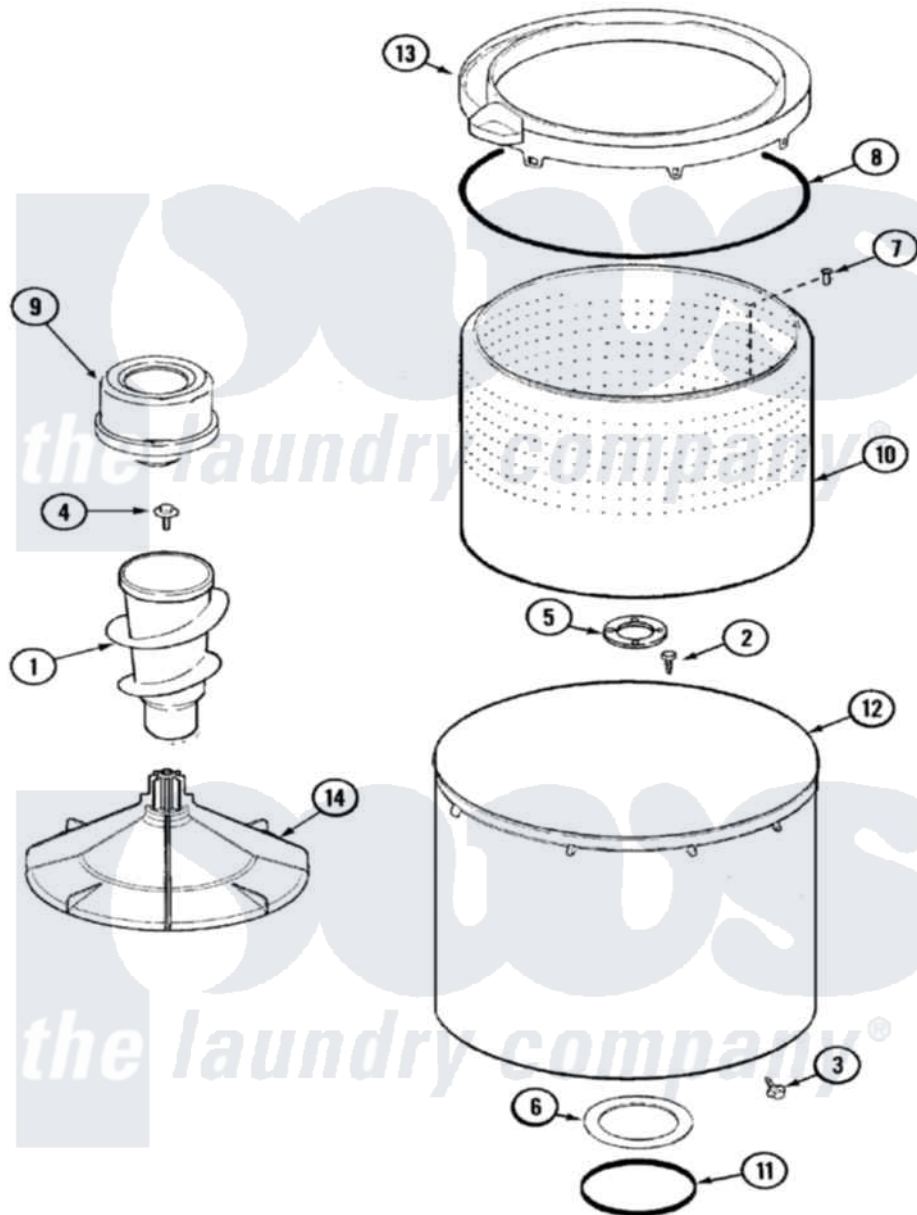

Maytag HAV2357AWW 07 - TUB

Maytag Residential Maytag HAV2357AWW Washer Parts Parts Diagram 07 - TUB
 Click on the part number to view part

Item	Original Part Number	Replaced By	Status	Part Description
1	21001878			Auger/Post Assembly
2	21001510	22002947		Bolt, Tub
3	22002933			Screw
4	25-8004	W10309247		Screw
5	35-3685			Gasket, Basket To Centerpost
6	35-3686			Gasket, Tub To Housing
7	25-7967	3400504		Screw
8	35-2328			Seal, Tub Top
9	21002006			Fabric Disp Assembly
10	21001529			Basket Assembly
11	35-2978			Seal, Tub/Housing
12	35-3700			Tub Assembly
13	21001531		Not Available	TOP, TUB (PLASTIC)
14	21001530			Base, Agitator