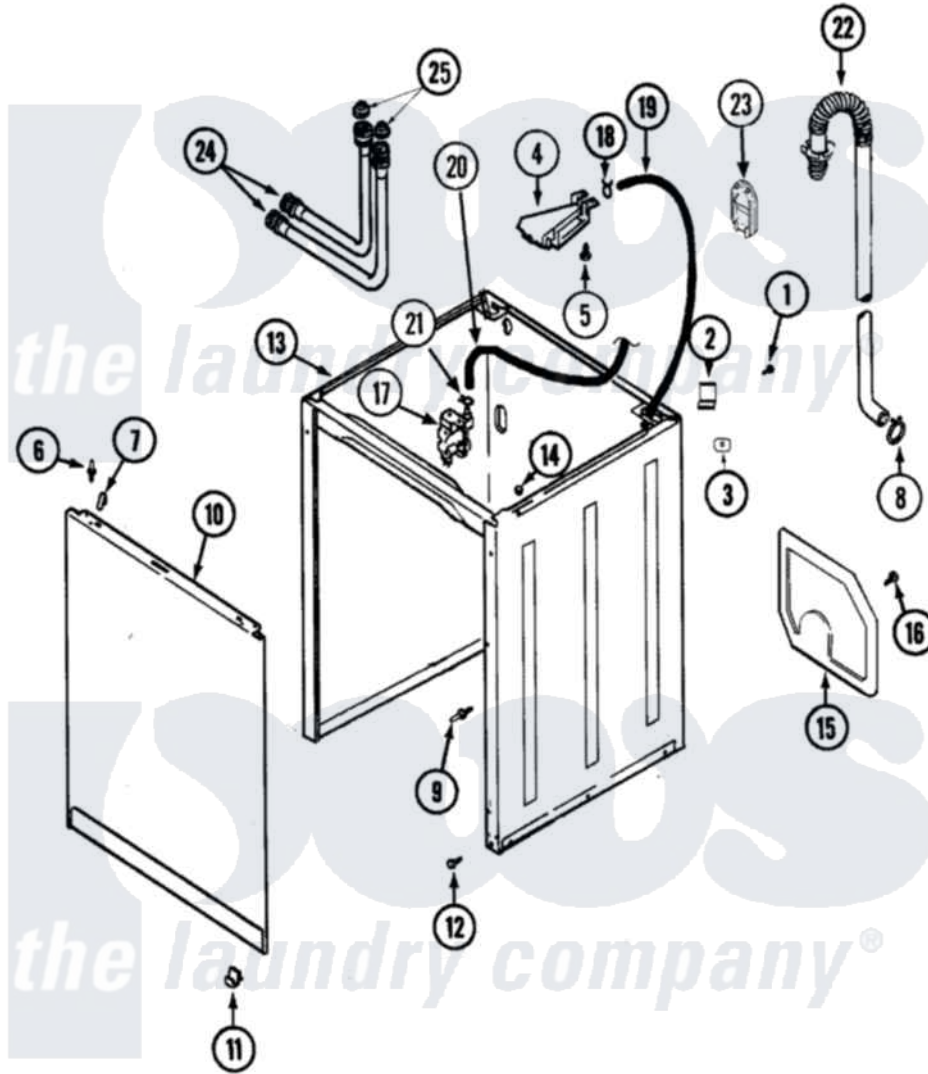

Maytag HAV2360AWW 02 - CABINET

Maytag [Residential Maytag HAV2360AWW Washer Parts](#) Parts Diagram 02 - CABINET
 Click on the part number to view part

Item	Original Part Number	Replaced By	Status	Part Description
1	25-7893			Screw
2	35-2846			Hinge, Cabinet Top
3	35-4128			Pad, Hinge
4	21001760			Flume Assembly / Water Diverter
5	25-3092	90767		Screw, 8A X 3/8 HeX Washer Head Tapping
6	25-0224	3400029		Nut, Adapter Plate
"	53-0643			Pin, Locator
7	25-7220			Clip, Cabinet Top
8	21001875	285655		Clamp, Hose
9	21001829			Post, Locating
10	35-2084			Panel, Front
"	21001281			Damper, Sound Pad
"	21002011			Pad, Cabinet
11	53-0120			Clip, Front Panel
"	25-7732	681414		Screw, 10AB X 1/2

12	35-4129		Bumper, Cabinet
13	21001871		Cabinet
14	33-2653		Bumper, Cabinet
15	21001876		Shield, Rear
16	25-7732	681414	Screw, 10AB X 1/2
17	21001932		Valve, Water Inlet
18	25-7867	596669	Clamp, Manifold
19	35-2378	12002749	Hose, Flume Kit
20	21001749	21001748	Hose, Pressure Switch
21	25-7796	596669	Clamp, Manifold
22	21001872		Hose, Drain
23	21001874		Outlet, Drain Hose
24	35-0874	76313	Hosefill
"	33-7891	89503	Hose-Inlet
25	33-4264N		Strainer And Washer Kit