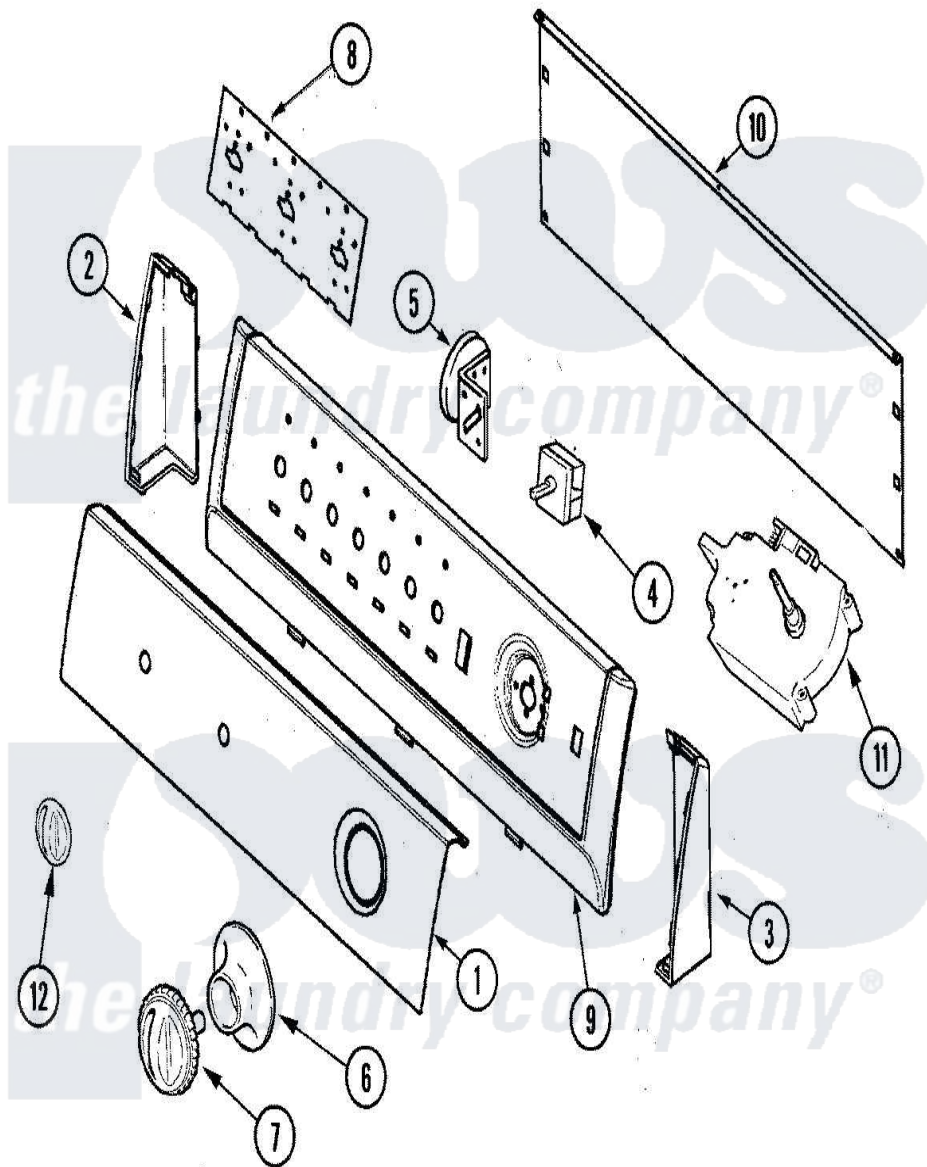

Maytag HAV2360AWW 03 - CONTROL PANEL

Maytag [Residential Maytag HAV2360AWW Washer Parts](#) Parts Diagram 03 - CONTROL PANEL
 Click on the part number to view part

Item	Original Part Number	Replaced By	Status	Part Description
1	21001983			Panel, Control
2	21001519			Endcap
"	25-3092	90767		Screw, 8A X 3/8 HeX Washer Head Tapping
3	21001523			Endcap
"	25-3092	90767		Screw, 8A X 3/8 HeX Washer Head Tapping
4	21001226			Switch, Water Temp. 4 Position
"	25-3092	90767		Screw, 8A X 3/8 HeX Washer Head Tapping
5	25-3092	90767		Screw, 8A X 3/8 HeX Washer Head Tapping
"	21001882			Switch, Pressure
6	21001984			Skirt, Timer Knob
7	21001985			Knob, Timer
8	21001603			Shield, Control
9	21001965			Frame, Control Panel, Support

10	21001527		Shield, Rear
"	25-3092	90767	Screw, 8A X 3/8 HeX Washer Head Tapping
11	21001522		Timer
"	25-3092	90767	Screw, 8A X 3/8 HeX Washer Head Tapping
12	21001986	21002070	Knob, Selector
13	21001883		Harness, Wiring
"	21001978		Lead Assembly
"	21001979		Lead Assembly