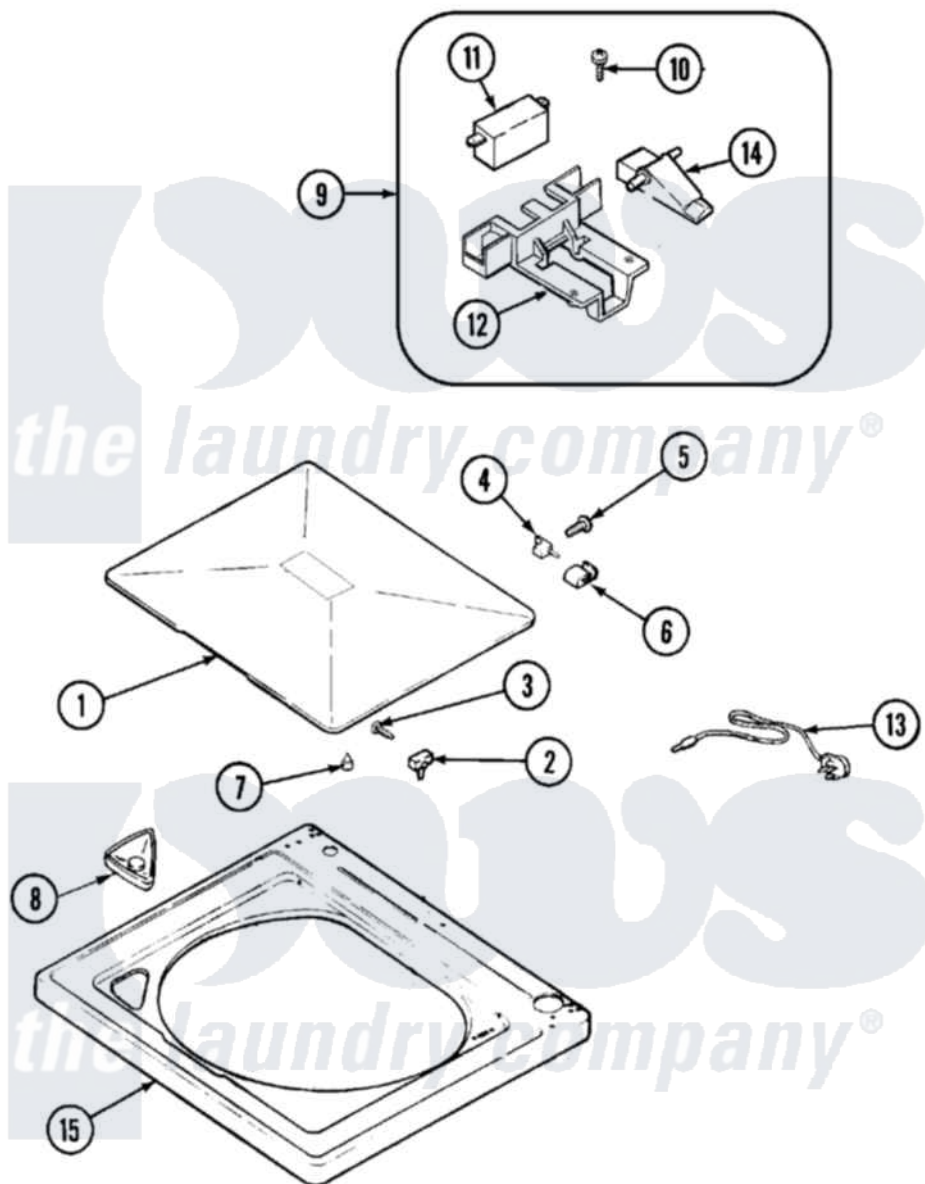

Maytag HAV2360AWW 05 - TOP

Maytag [Residential Maytag HAV2360AWW Washer Parts](#) Parts Diagram 05 - TOP
 Click on the part number to view part

Item	Original Part Number	Replaced By	Status	Part Description
1	35-2026			Lid
2	43-0057			Actuator, Door Switch
3	25-7438			Screw
4	35-2045			Pin, Hinge
5	25-7893			Screw
6	35-2044			Hinge, Lid
7	35-0581			Bumper, Door
8	21001987	21001597		Dispenser, Bleach
9	21001137	12001187		Kit, Lid Switch Assembly
10	21001136	3400872		Screw, 8-18 X 3/8
11	21001148	12001187		Kit, Lid Switch Assembly
12	21001135			Housing, Lid Switch
13	21001592			Cord, Power
14	21001134			Lever, Lid Switch
15	21001602			Top, Cabinet