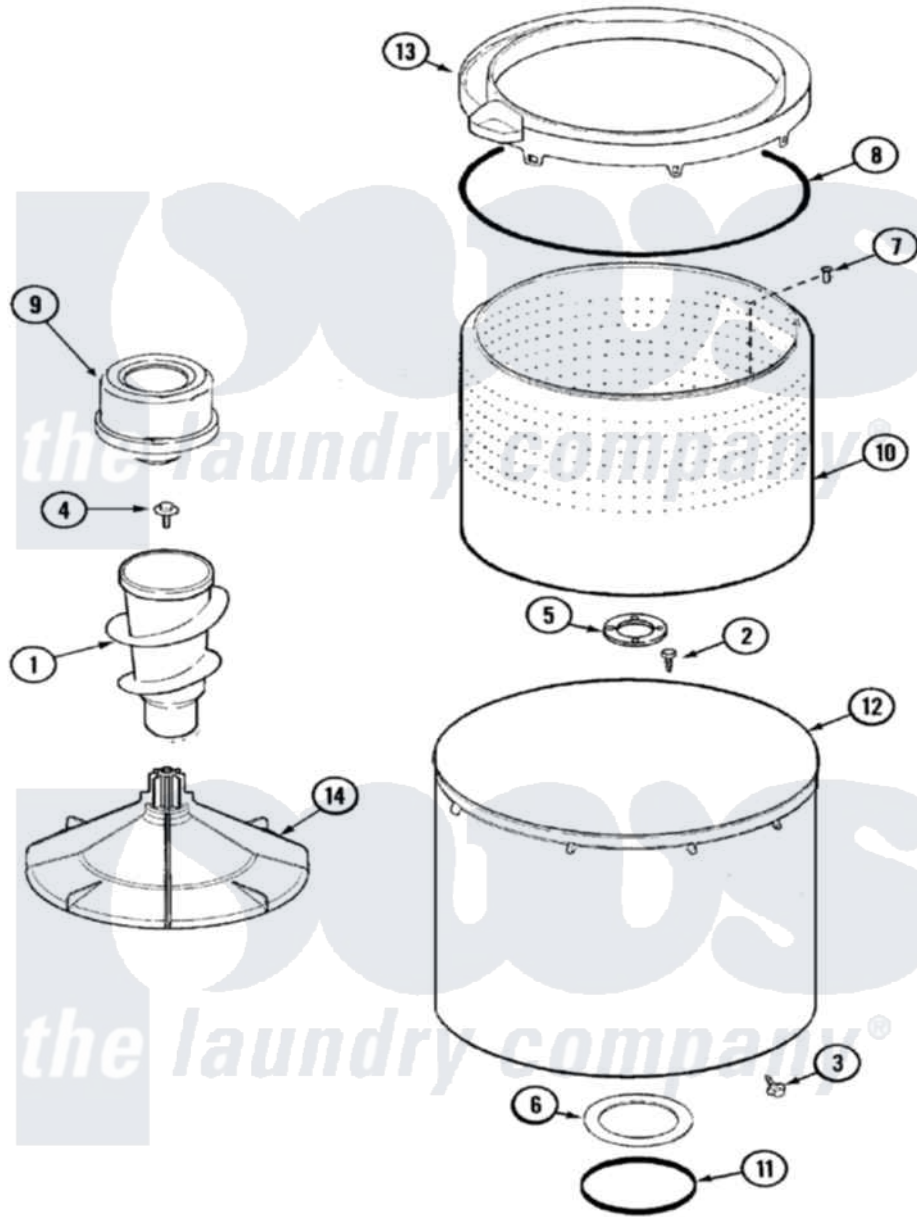

Maytag HAV2360AWW 08 - TUB

Maytag Residential Maytag HAV2360AWW Washer Parts Parts Diagram 08 - TUB
 Click on the part number to view part

Item	Original Part Number	Replaced By	Status	Part Description
1	22003437	21001878		Auger/Post Assembly
2	21001510	22002947		Bolt, Tub
3	25-7953	22002933		Screw
4	25-8004	W10309247		Screw
5	35-3685			Gasket, Basket To Centerpost
6	35-3686			Gasket, Tub To Housing
7	25-7967	3400504		Screw
8	35-2328			Seal, Tub Top
9	21001988		Not Available	DISPENSER, FABRIC SOFTENER
10	21001529			Basket Assembly
11	35-2978			Seal, Tub/Housing
12	35-3700			Tub Assembly
13	21001531		Not Available	TOP, TUB (PLASTIC)
14	21001530			Base, Agitator