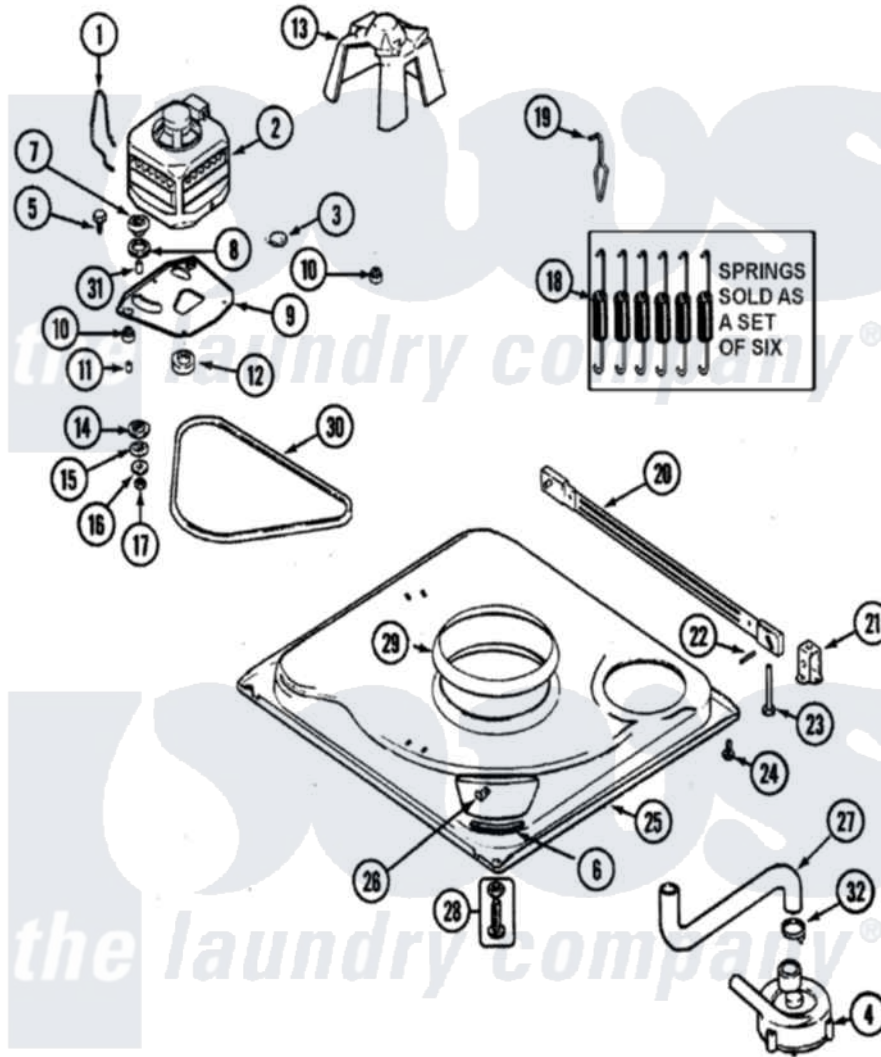

Maytag HAV2460AWW 01 - BASE

Maytag [Residential Maytag HAV2460AWW Washer Parts](#) Parts Diagram 01 - BASE
 Click on the part number to view part

Item	Original Part Number	Replaced By	Status	Part Description
1	21001110	22004376		Spring, Motor Pivot
2	21001950			MoTor, 2SP 1/2hp 120V/60Hz Hi-Tor
3	21001486			Foot Slide, Isolator
4	21001873	35-6780		Pump-Water
5	21001977			Screw
6	35-2065			Pad, Motor Plate
7	33-9946			Isolator, Motor
8	35-3570			Washer, Motor Pivot
9	21001783			Plate And Screw Assembly
10	35-3646			Isolator, Motor Plate
11	25-7831			Spacer, Mounting
12	21001506	21001950		MoTor, 2SP 1/2hp 120V/60Hz Hi-Tor
"	22004297	21001950		MoTor, 2SP 1/2hp 120V/60Hz Hi-Tor
13	21002015	4312464		Screw

"	22002721		Shield, Motor
14	35-3571		Slide, Motor Pivot
15	33-9967		Washer, Motor Isolator
16	25-7047		Washer, Flat
17	25-7325	Y707702	Locknut
18	12002102	12002773	Spring
"	21002065	12002773	Spring
19	21001166		Hook, Suspension Spring
20	21001754	21001881	Bar, Stabilizer
21	35-2046		Bracket, Stabilizer
22	35-2052		Pin, Stabilizer
23	35-3020	22004469	Leg And Foot Self Stabalizing
24	25-7828	489483	Screw 10-32 X 1/2
25	21001893	12002701	Base Kit
26	25-7845		Speednut, Motor
27	21001915		Hose, Tub To Pump
28	35-3507	25001119	Foot And Pad Assembly
29	21002026		Snubber
"	21001161	21002026	Snubber
30	21352320		Belt, Drive
31	25-7830		Spacer
32	25-6068	285655	Clamp, Hose