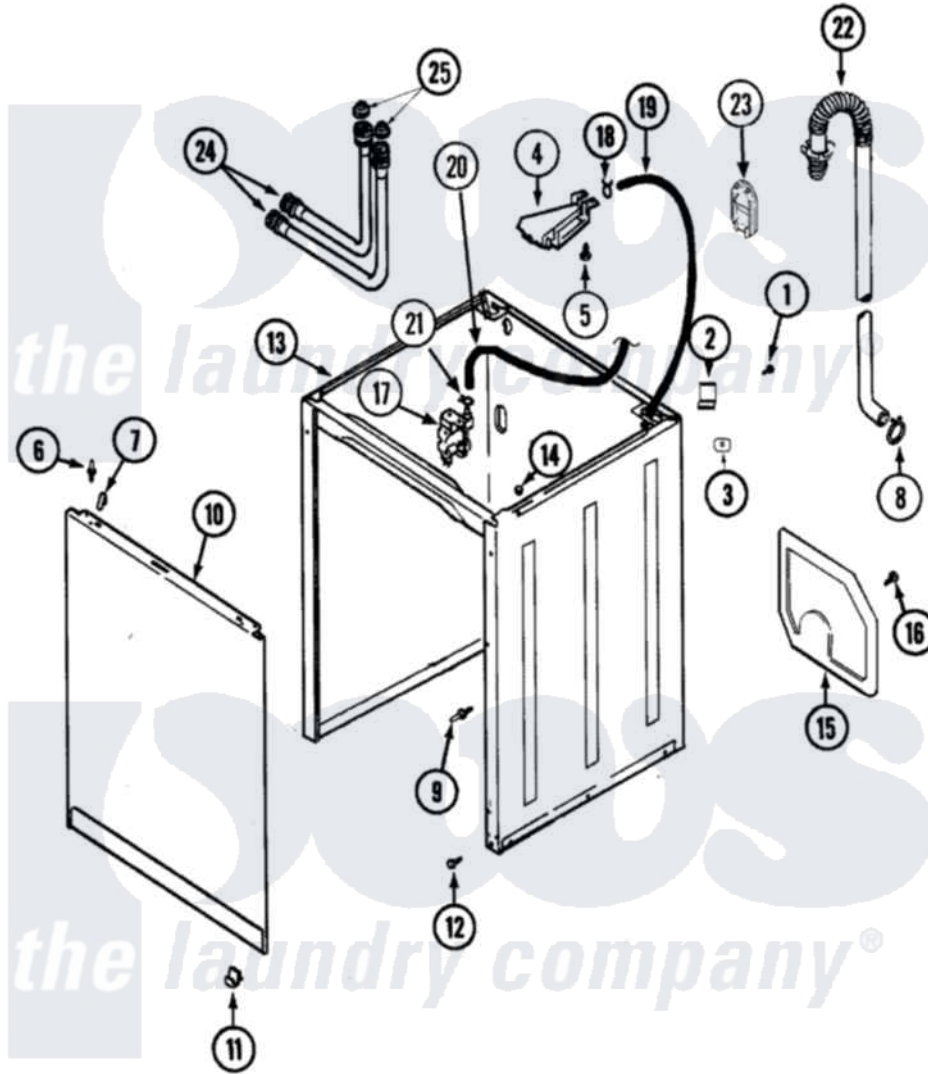

Maytag HAV2460AWW 02 - CABINET

Maytag [Residential Maytag HAV2460AWW Washer Parts](#) Parts Diagram 02 - CABINET
 Click on the part number to view part

Item	Original Part Number	Replaced By	Status	Part Description
1	25-7893			Screw
2	35-2846			Hinge, Cabinet Top
3	35-4128			Pad, Hinge
4	21001760			Flume Assembly / Water Diverter
5	25-3092	90767		Screw, 8A X 3/8 HeX Washer Head Tapping
6	25-0224	3400029		Nut, Adapter Plate
"	53-0643			Pin, Locator
7	25-7220			Clip, Cabinet Top
8	21001875	285655		Clamp, Hose
9	21001829			Post, Locating
10	35-2084			Panel, Front
"	21001281			Damper, Sound Pad
"	21002011			Pad, Cabinet
11	53-0120			Clip, Front Panel
"	25-7732	681414		Screw, 10AB X 1/2

12	35-4129		Bumper, Cabinet
13	21001871		Cabinet
14	33-2653		Bumper, Cabinet
15	21001876		Shield, Rear
16	25-7732	681414	Screw, 10AB X 1/2
17	21001932		Valve, Water Inlet
18	25-7867	596669	Clamp, Manifold
19	35-2378	12002749	Hose, Flume Kit
20	21001749	21001748	Hose, Pressure Switch
21	25-7796	596669	Clamp, Manifold
22	21001872		Hose, Drain
23	21001874		Outlet, Drain Hose
24	35-0874	76313	Hosefill
"	33-7891	89503	Hose-Inlet
25	33-4264N		Strainer And Washer Kit